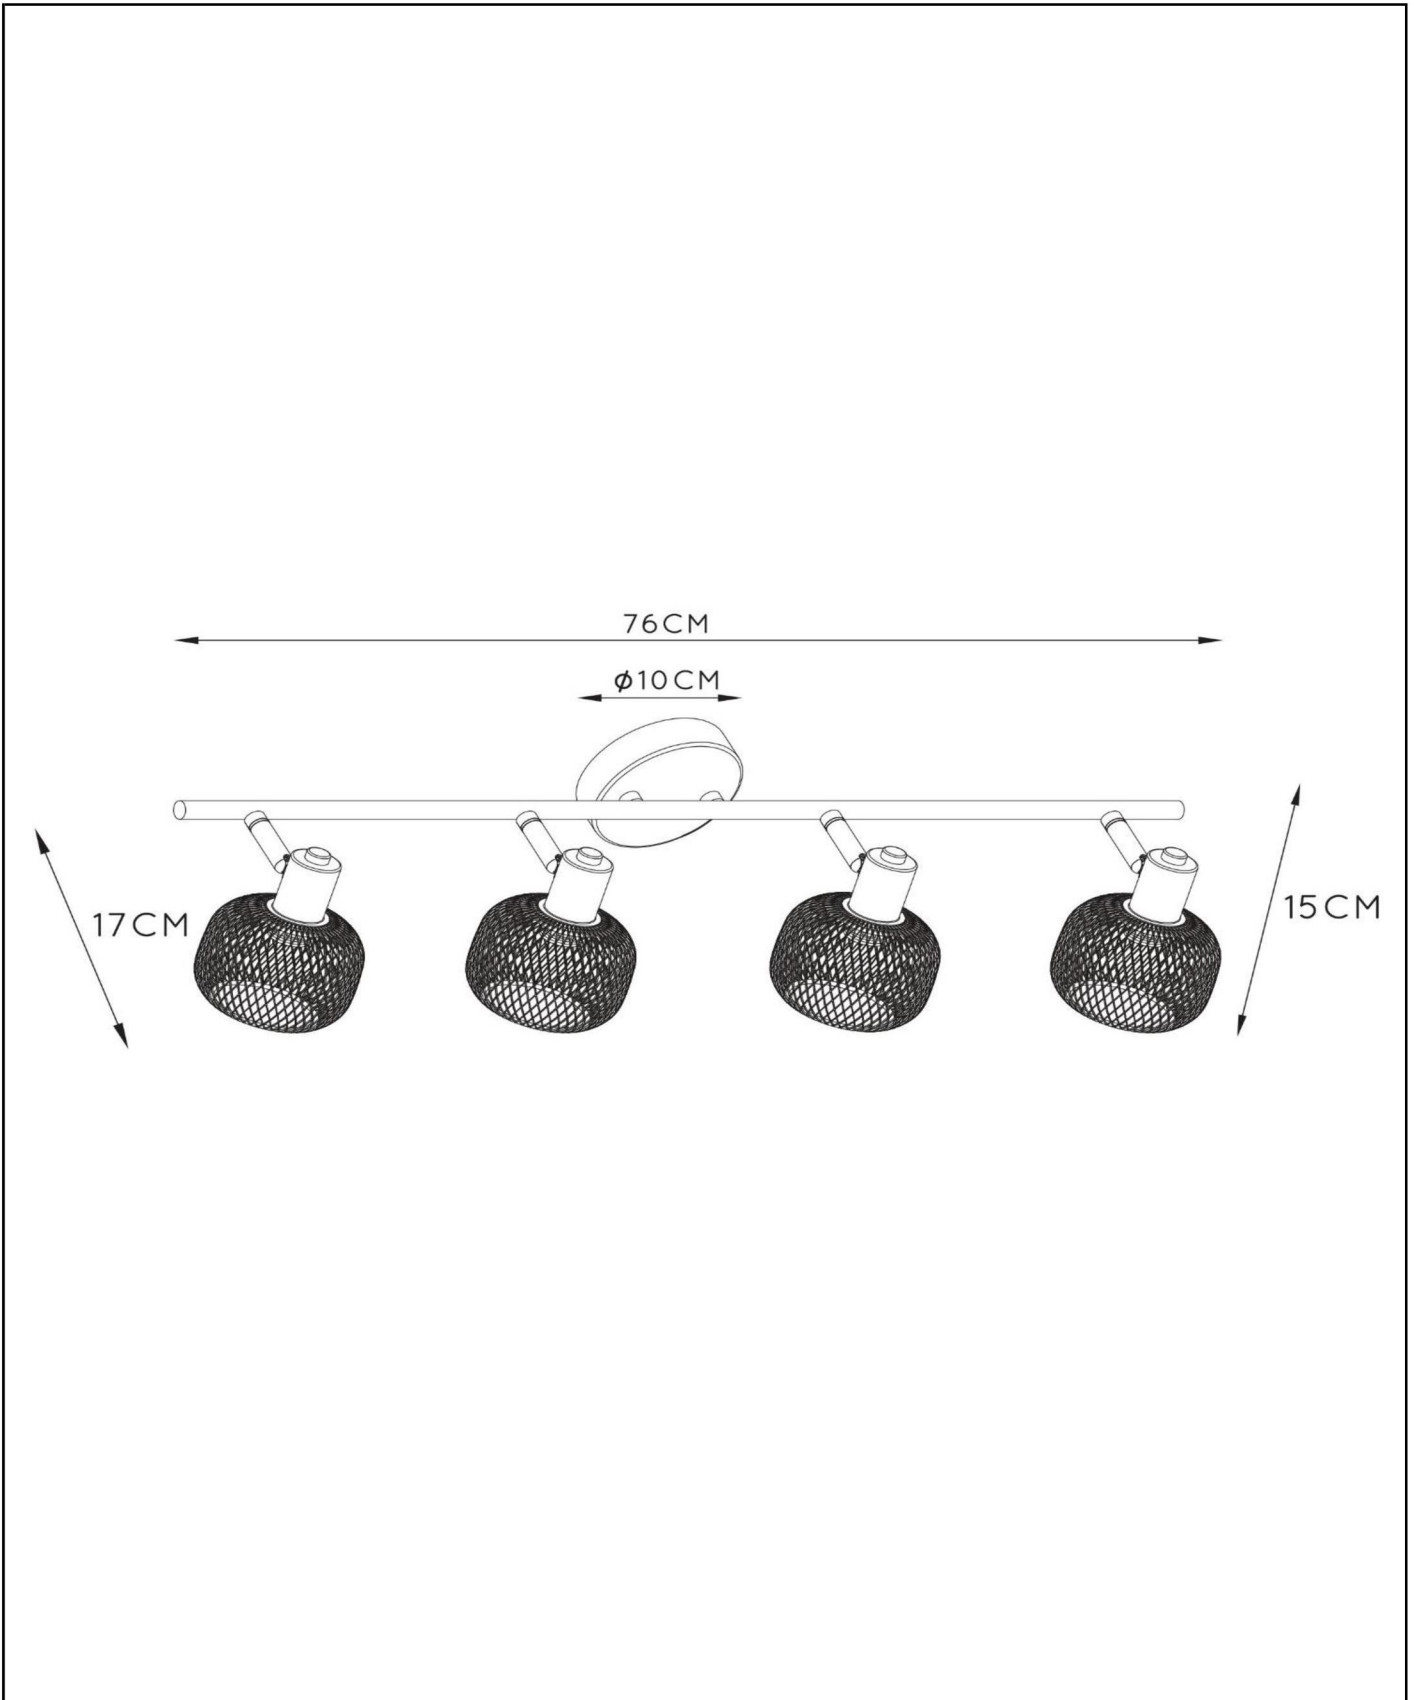

MAREN

Item number: 77978/04/30
EAN code: 54 112 1277 1117

For more specifications or dimensions of this product please visit www.lucide.com