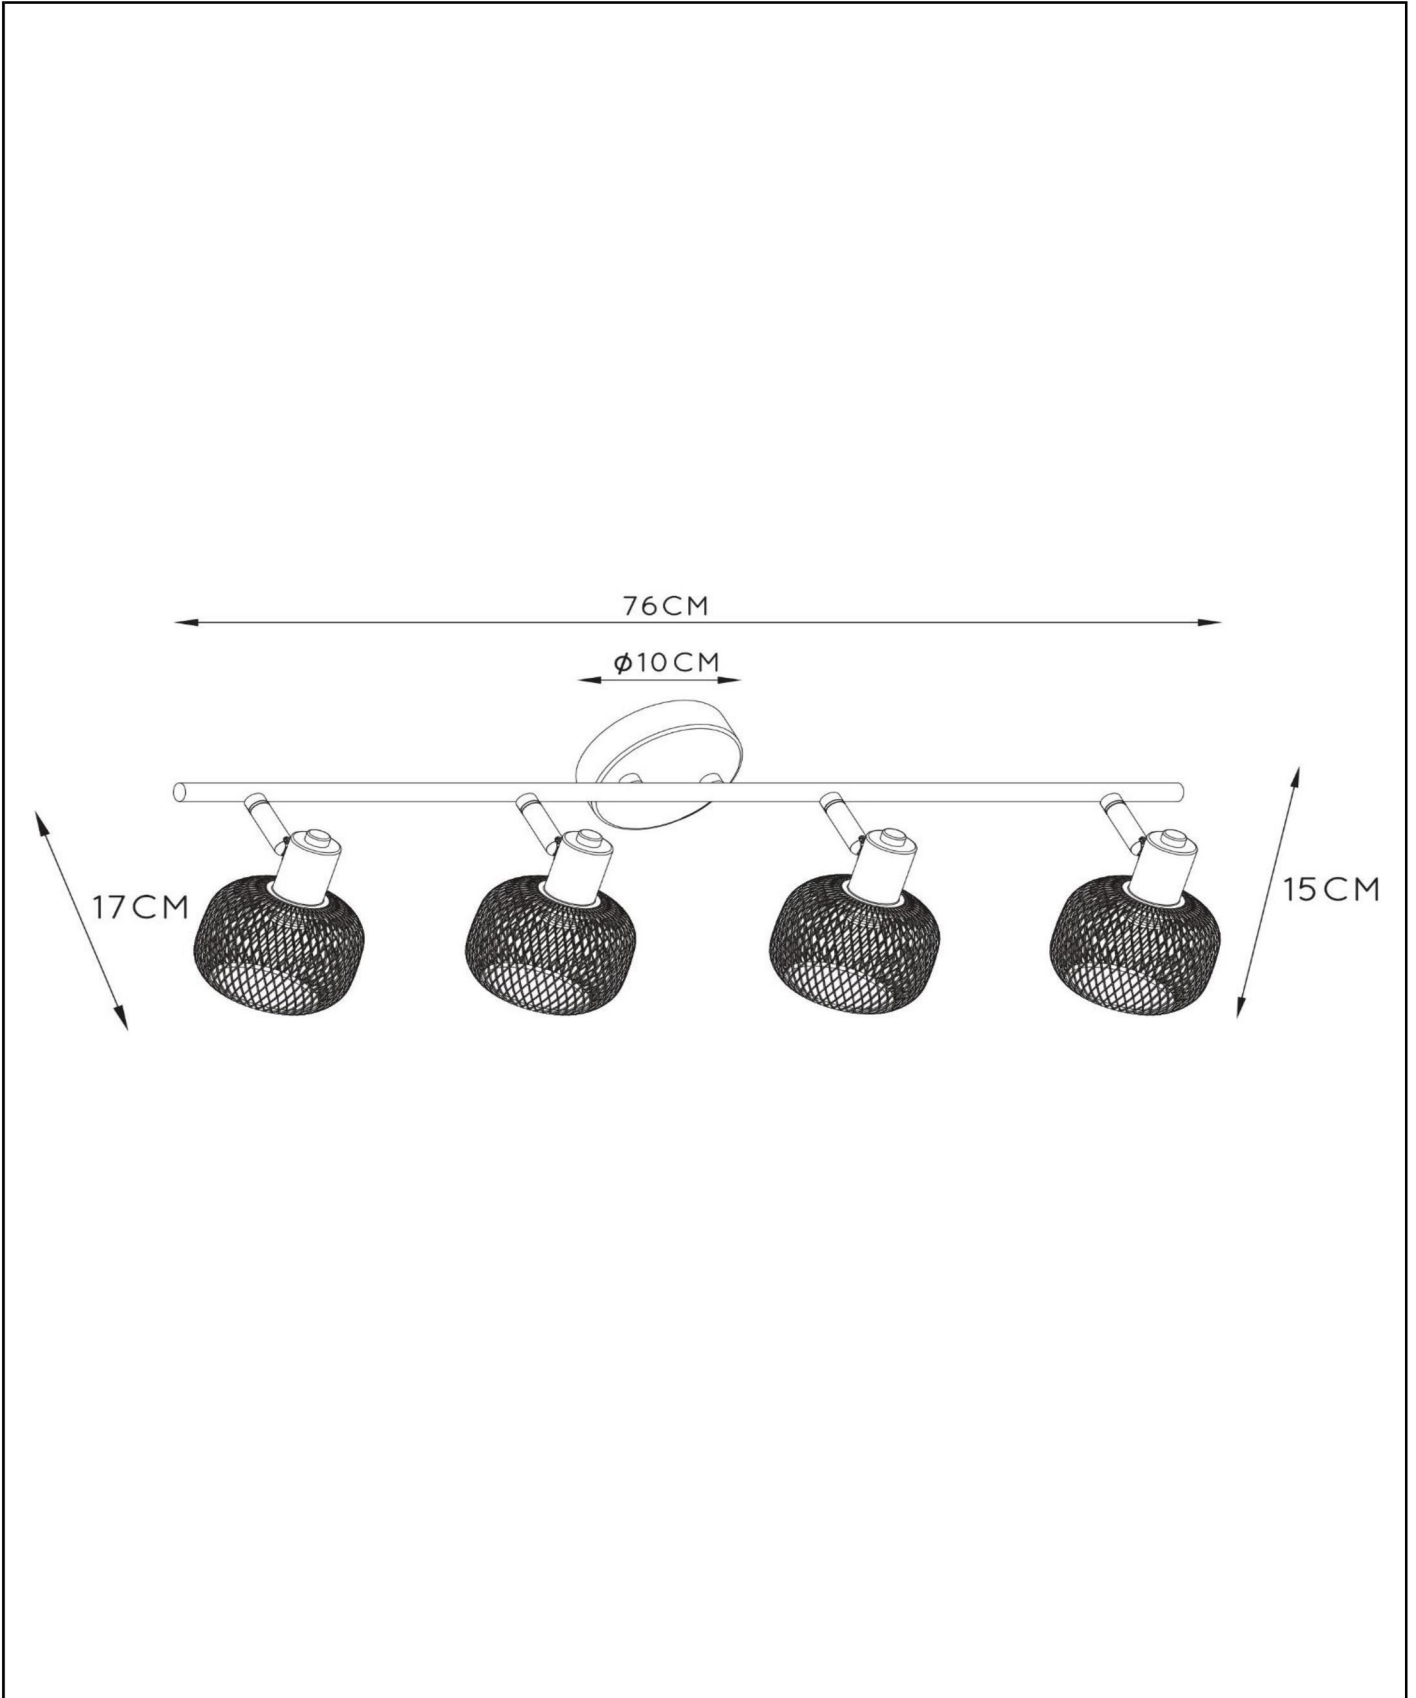

**MAREN**

Item number: 77978/04/02  
EAN code: 54 1121277110 0

For more specifications or dimensions of this product please visit [www.lucide.com](http://www.lucide.com)