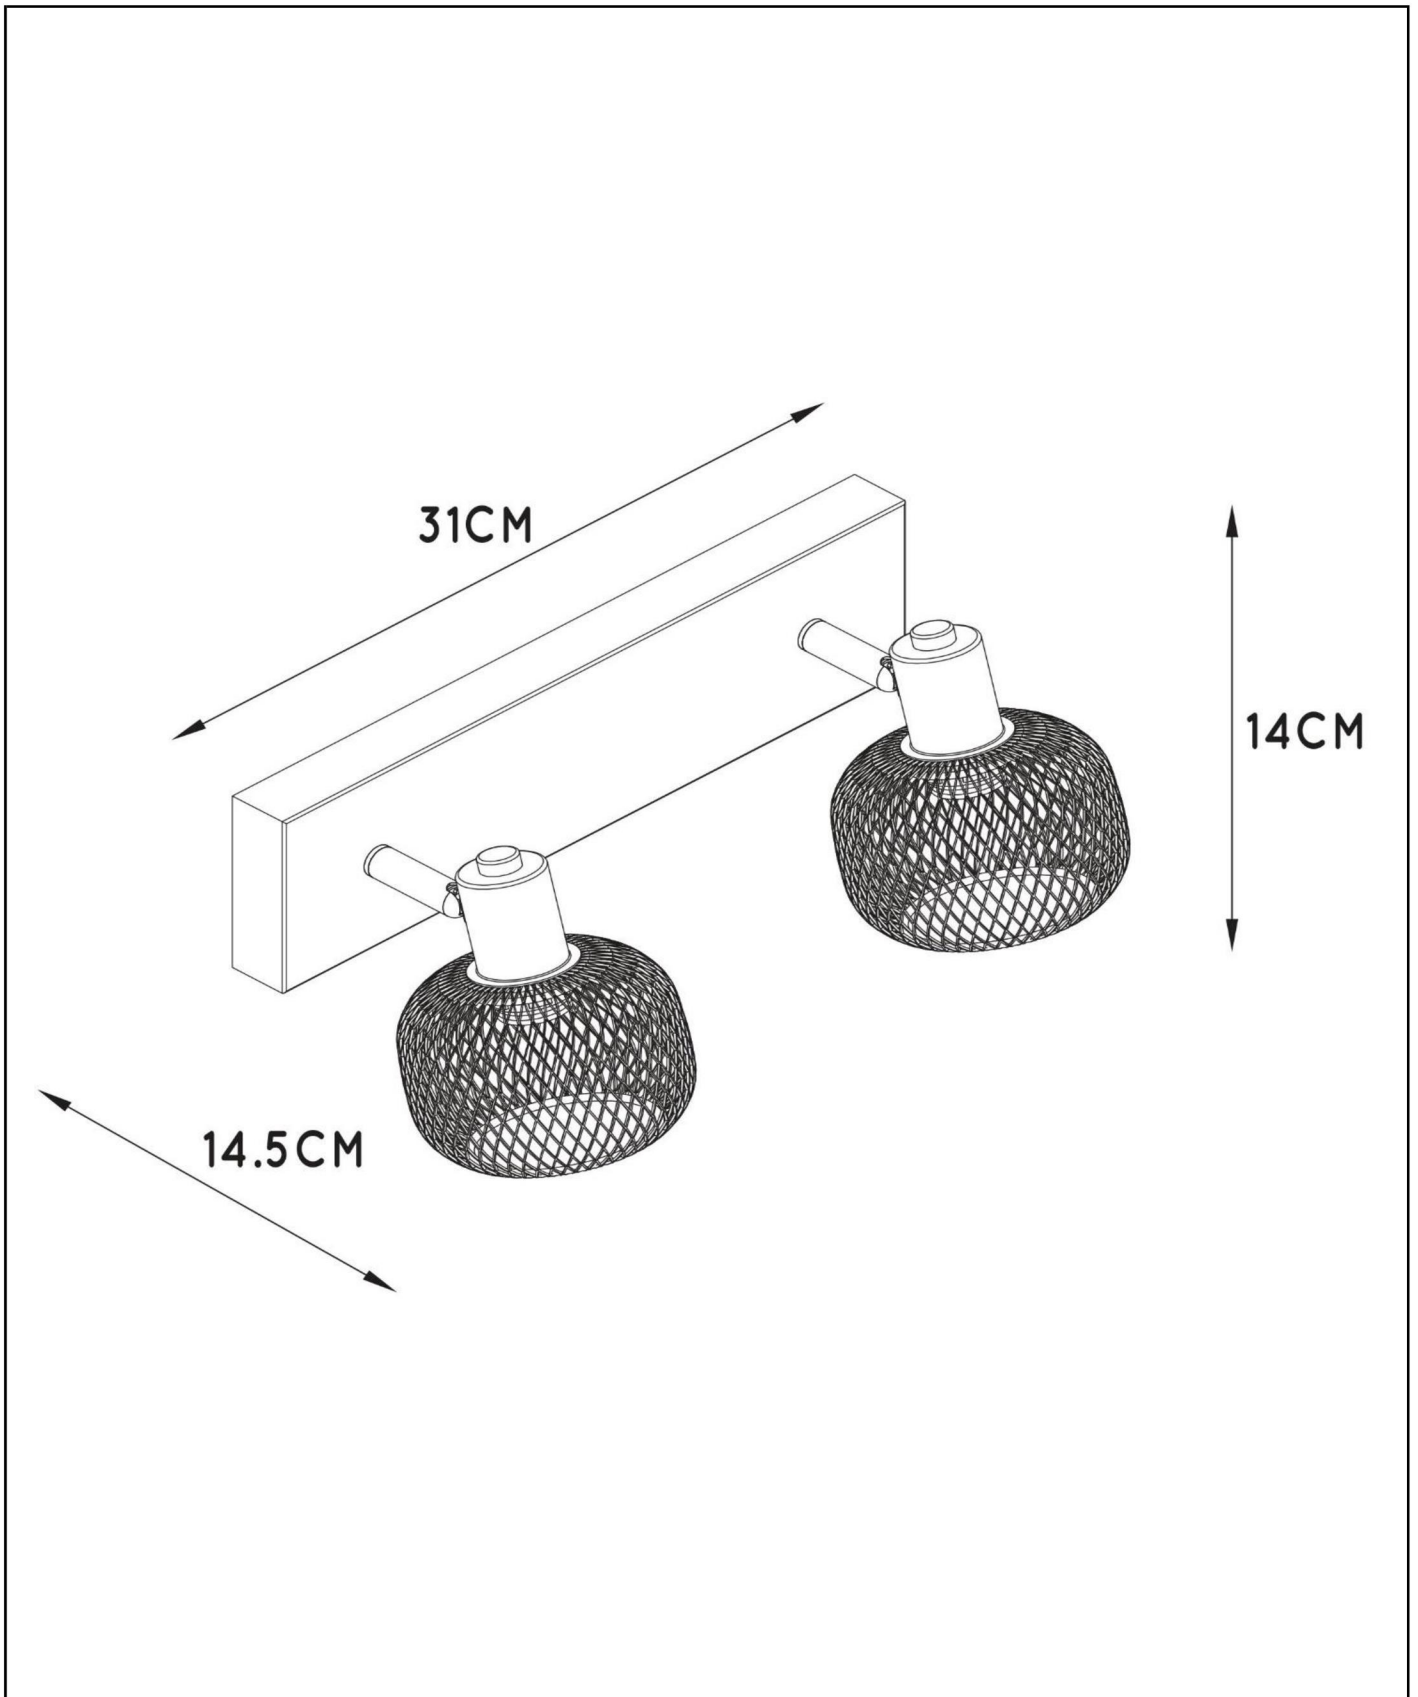

MAREN

Item number: 77978/02/02

EAN code: 54 11212771087

For more specifications or dimensions of this product please visit www.lucide.com