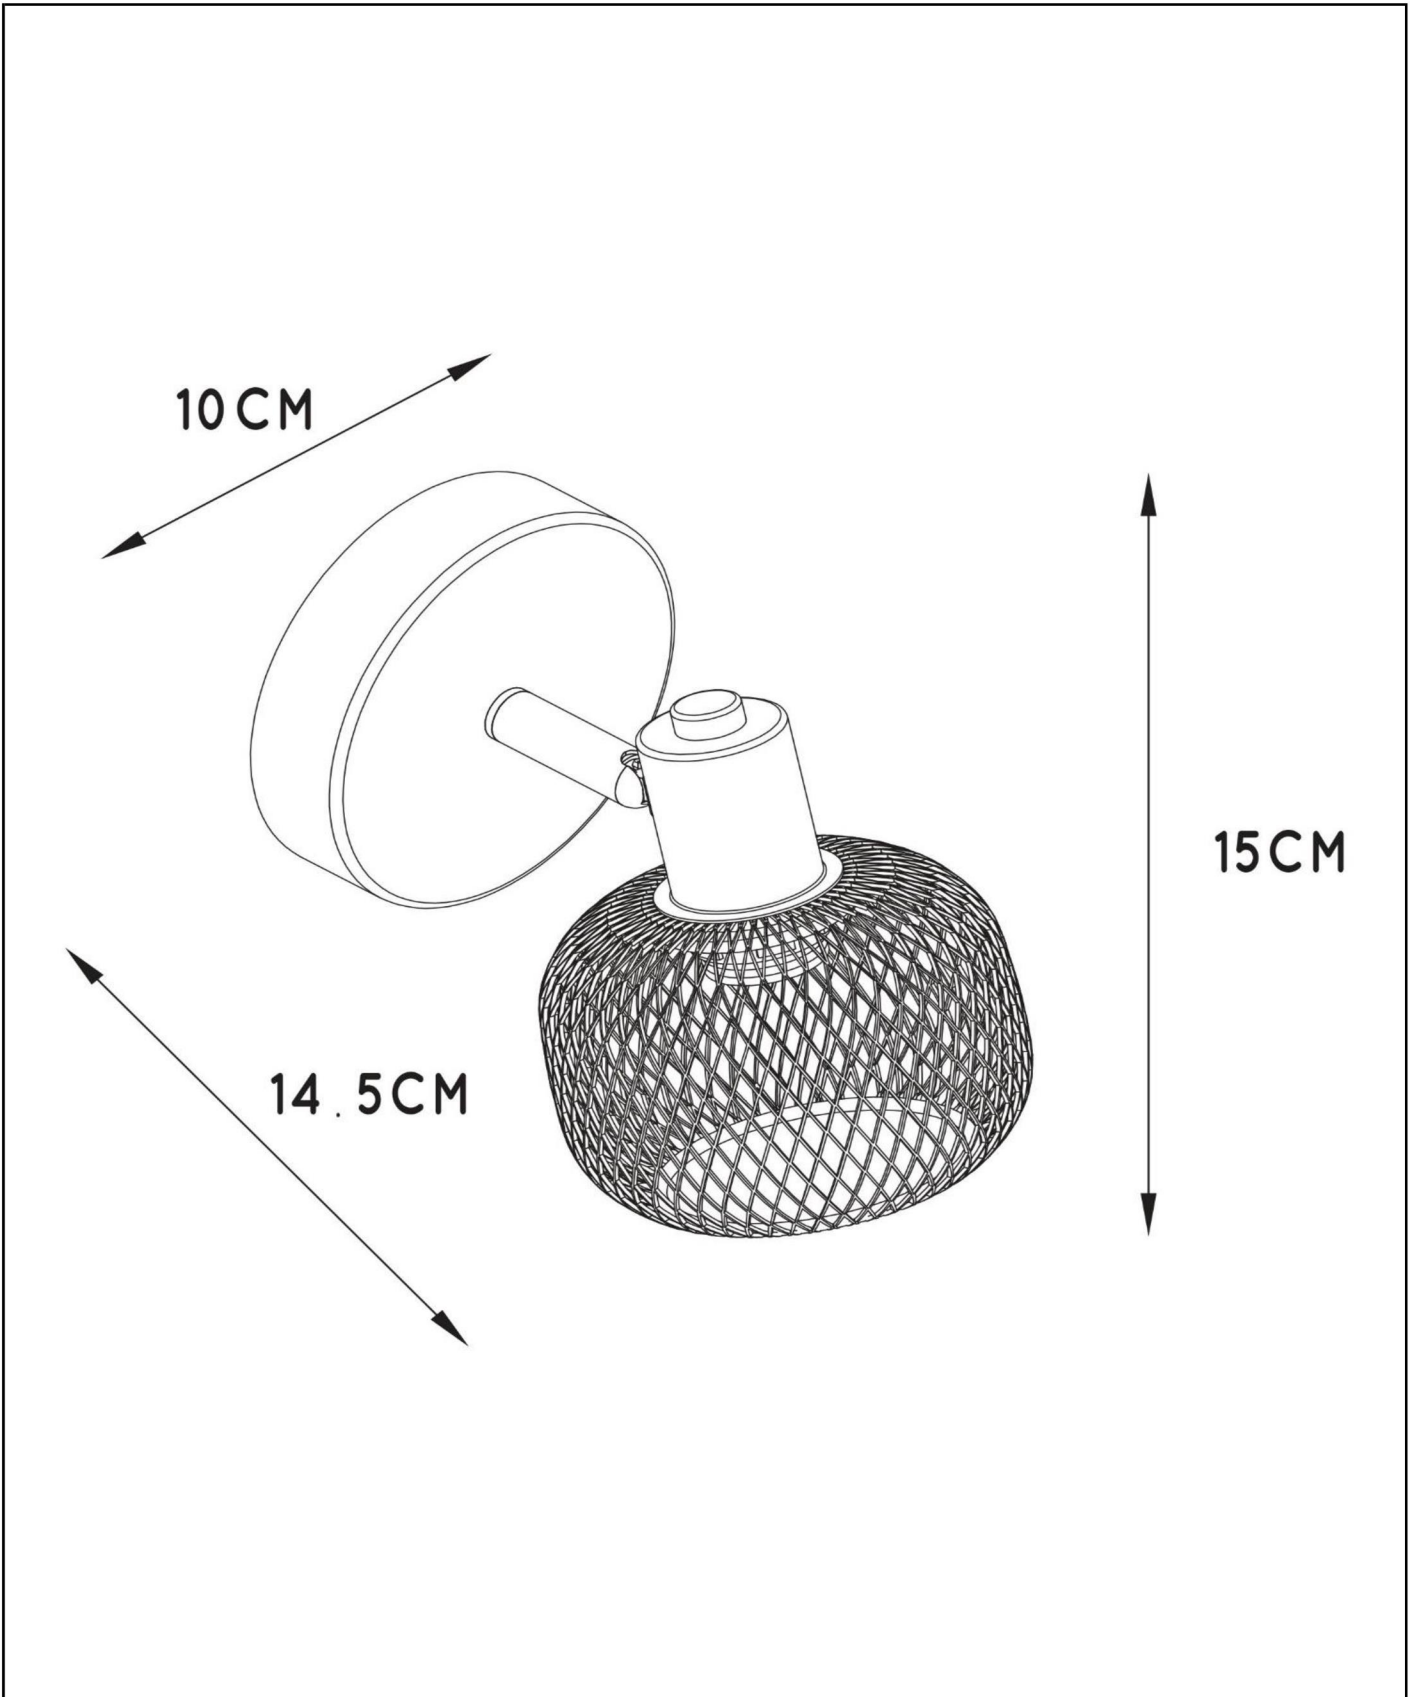

MAREN

Item number: 77978/0102
EAN code: 54 112127710 63

For more specifications or dimensions of this product please visit www.lucide.com