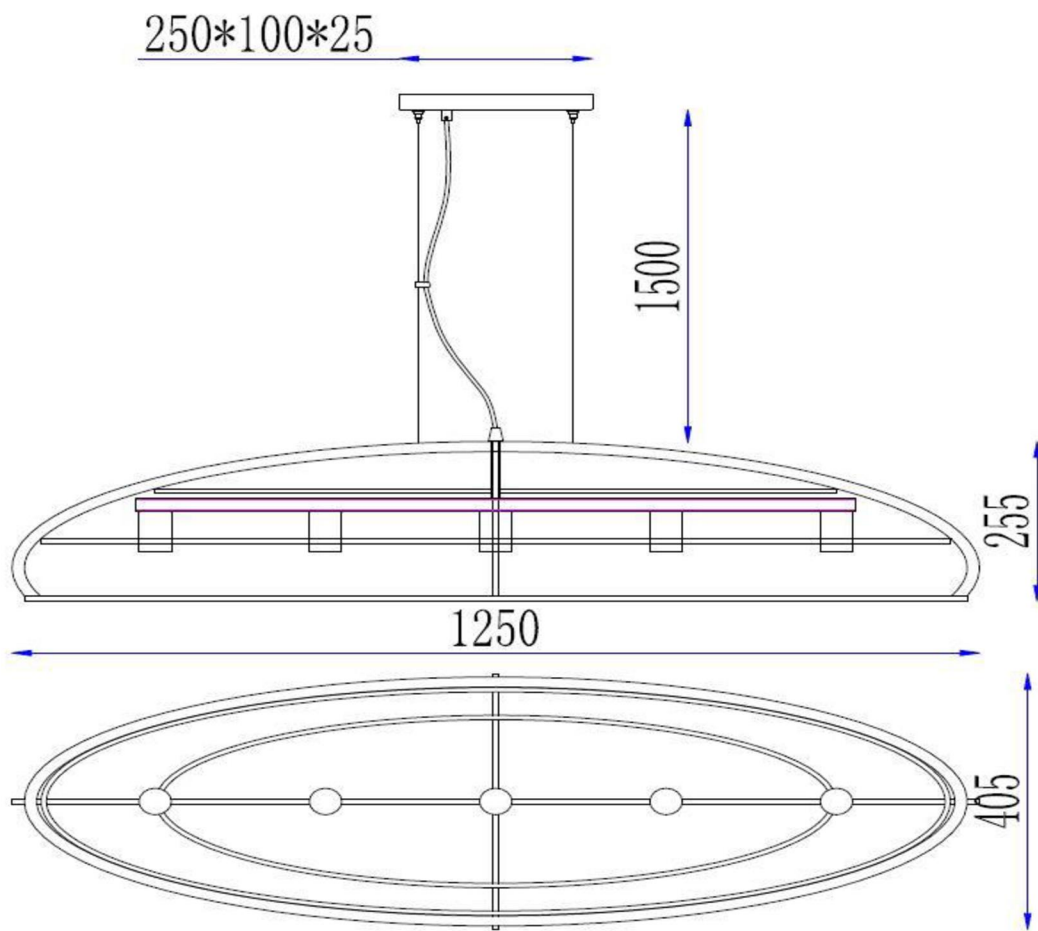

**DIKRA**

Item number: 76464/05/30  
 EAN code: 54 1121276 10 57

For more specifications or dimensions of this product please visit [www.lucide.com](http://www.lucide.com)