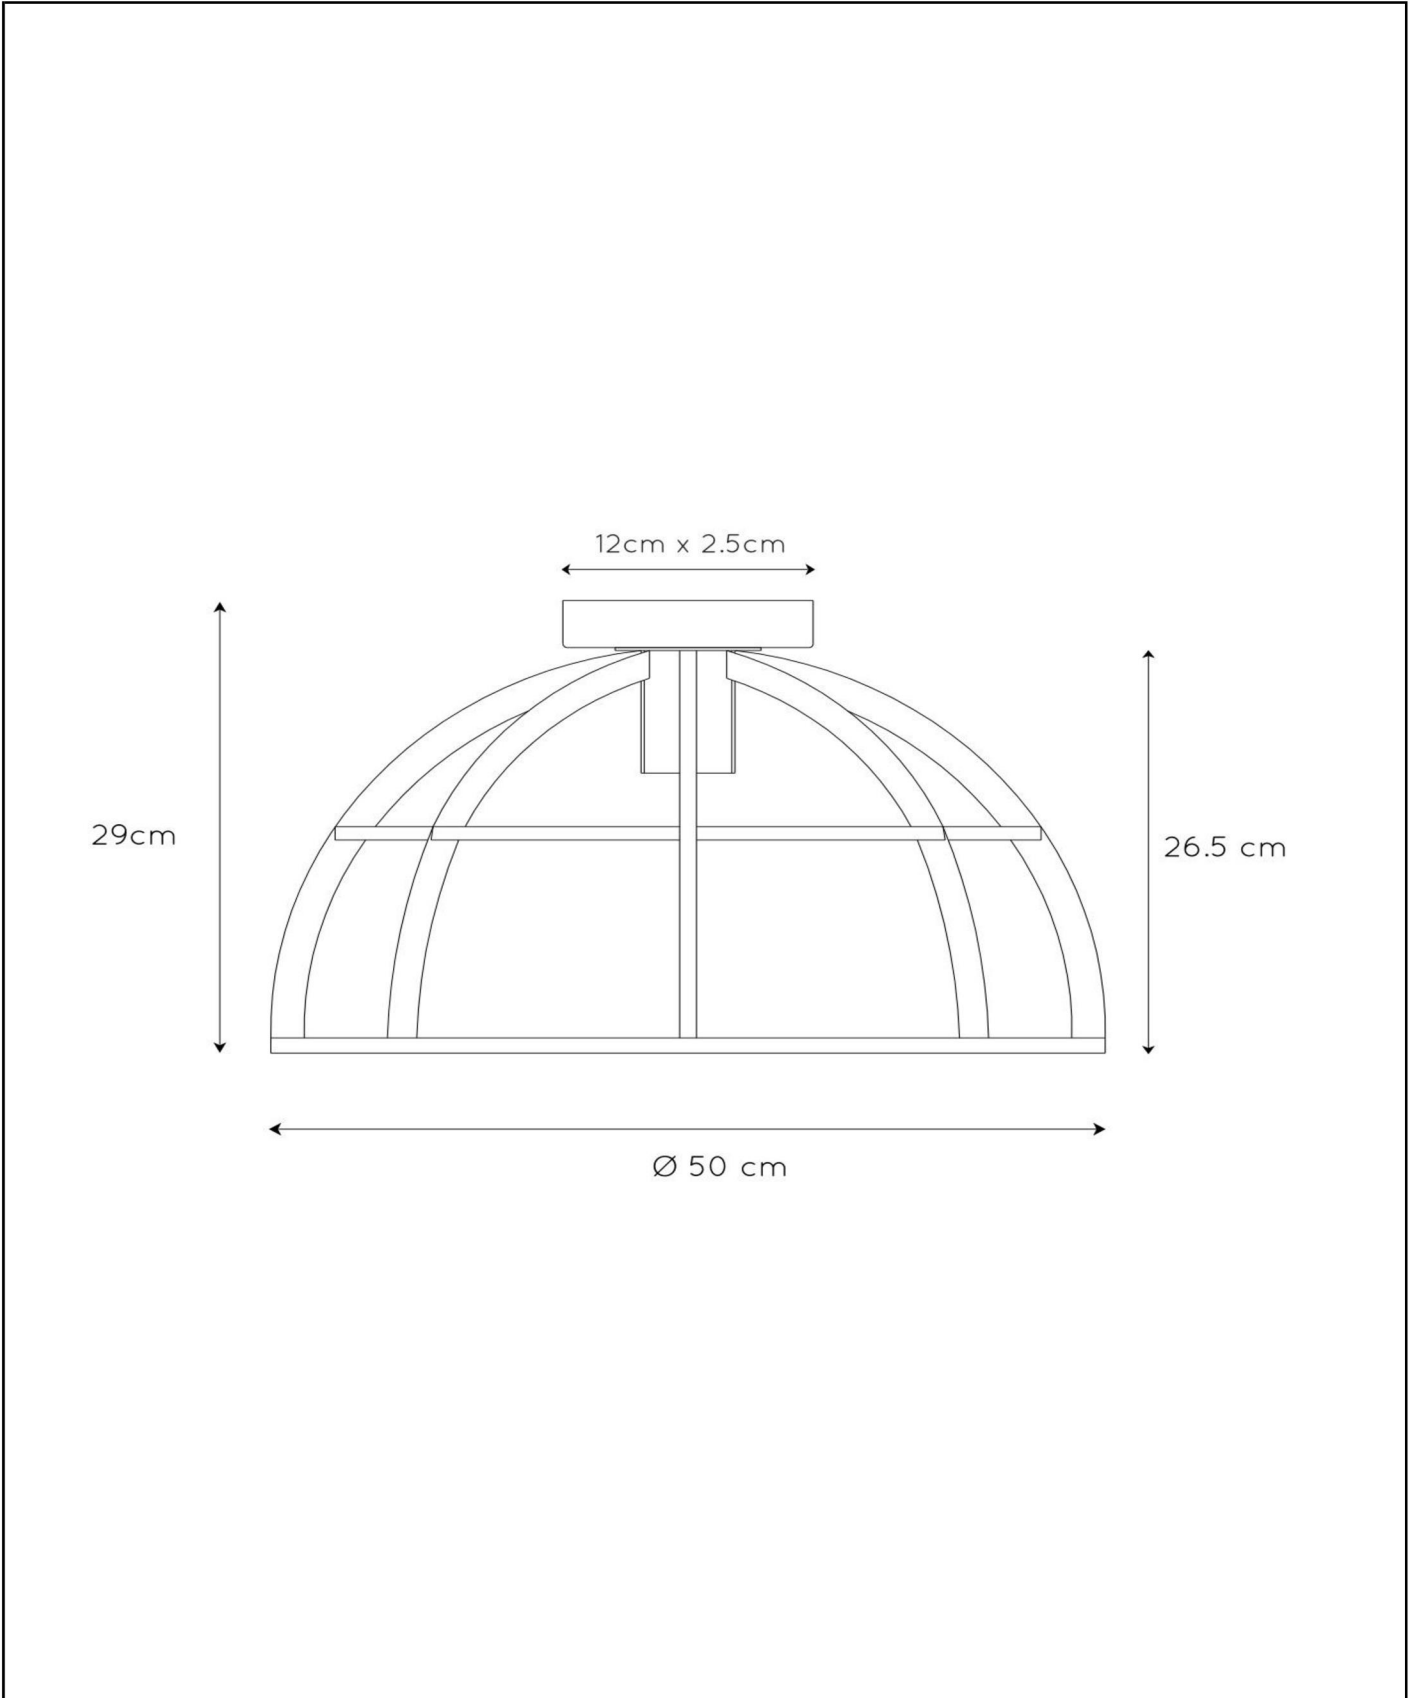

**DIKRA**

Item number: 76164/50/30  
 EAN code: 54 1121276 10 40

For more specifications or dimensions of this product please visit [www.lucide.com](http://www.lucide.com)