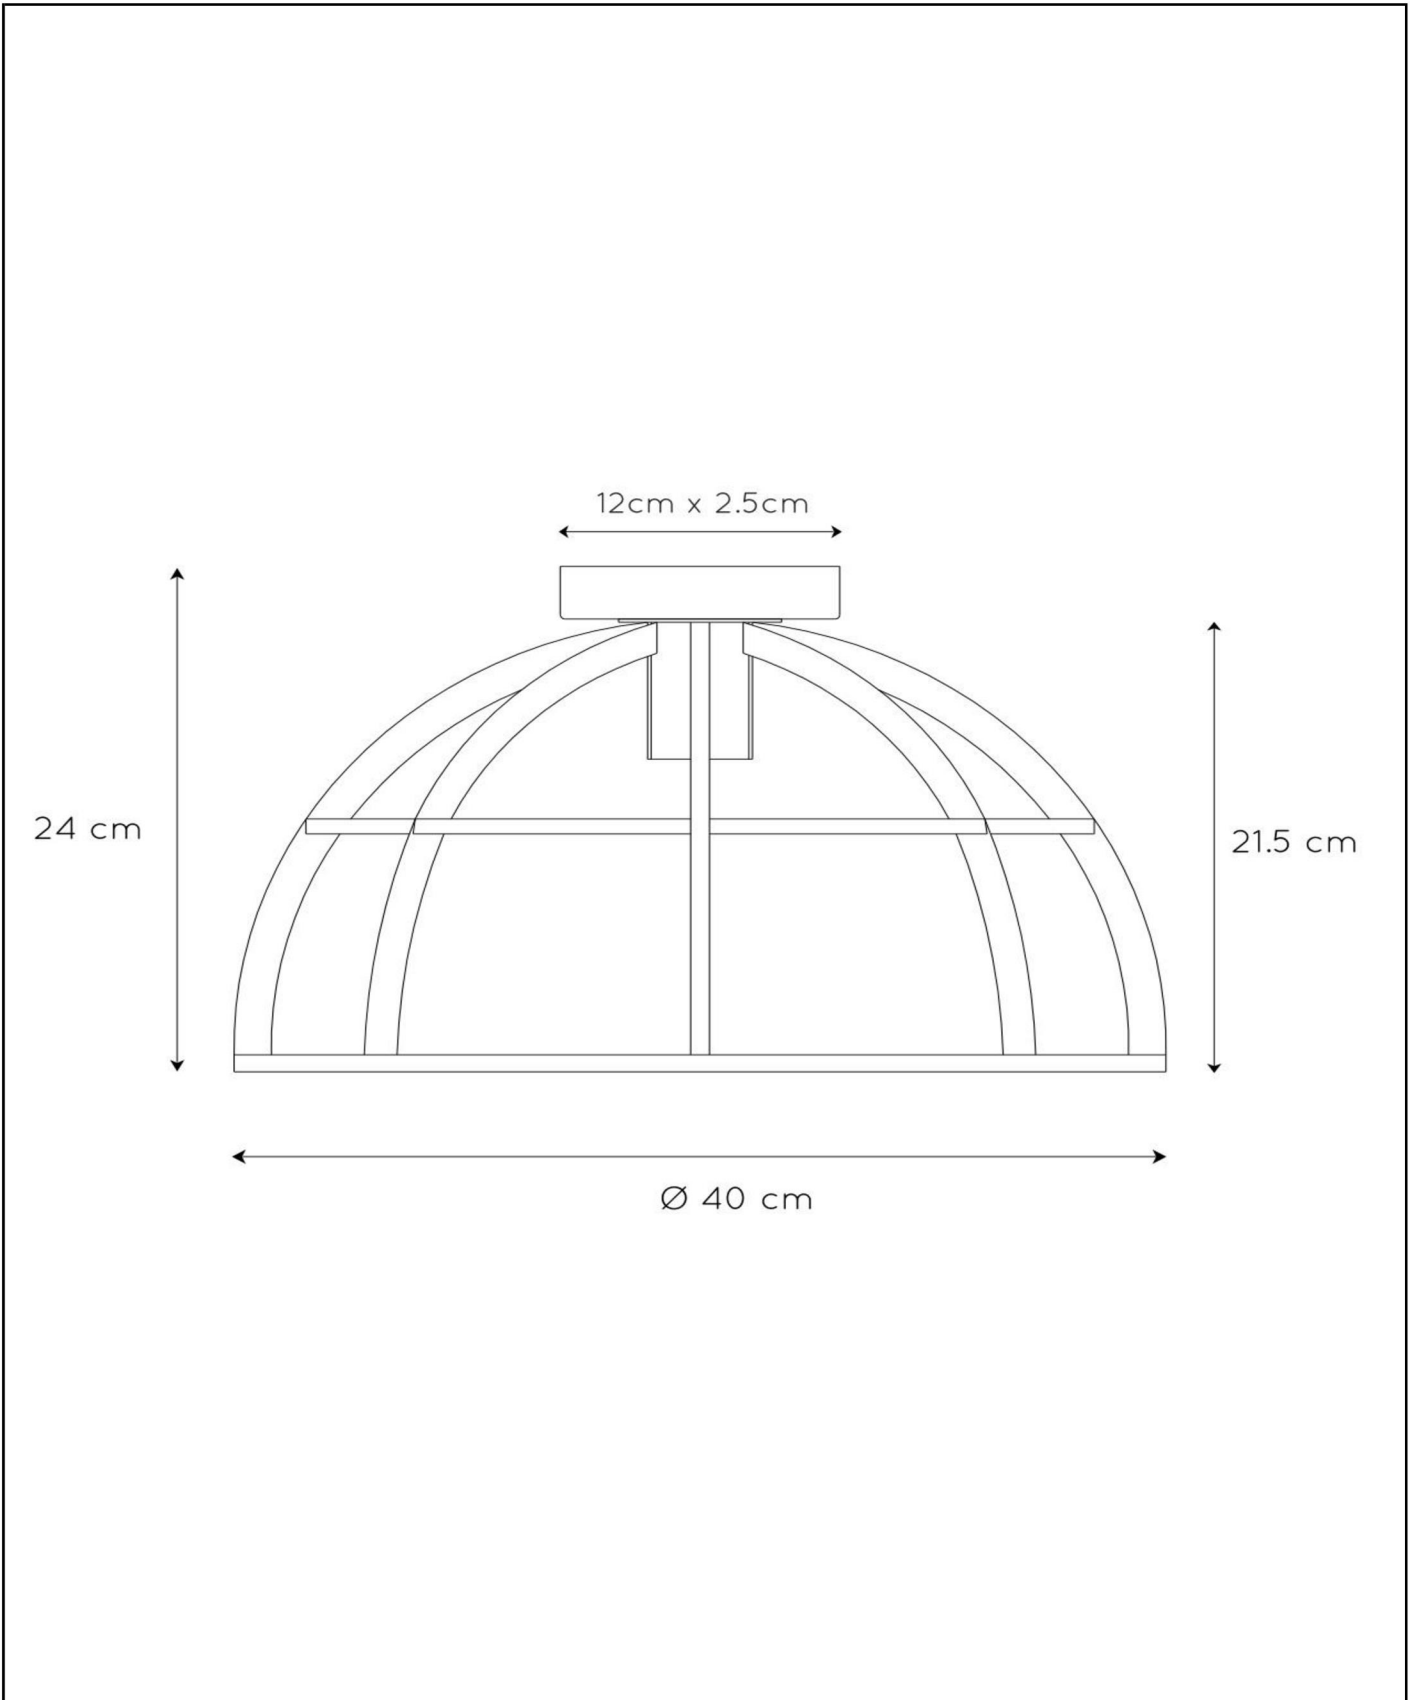

DIKRA

Item number: 76164/40/30
 EAN code: 54 1121276 1033

For more specifications or dimensions of this product please visit www.lucide.com