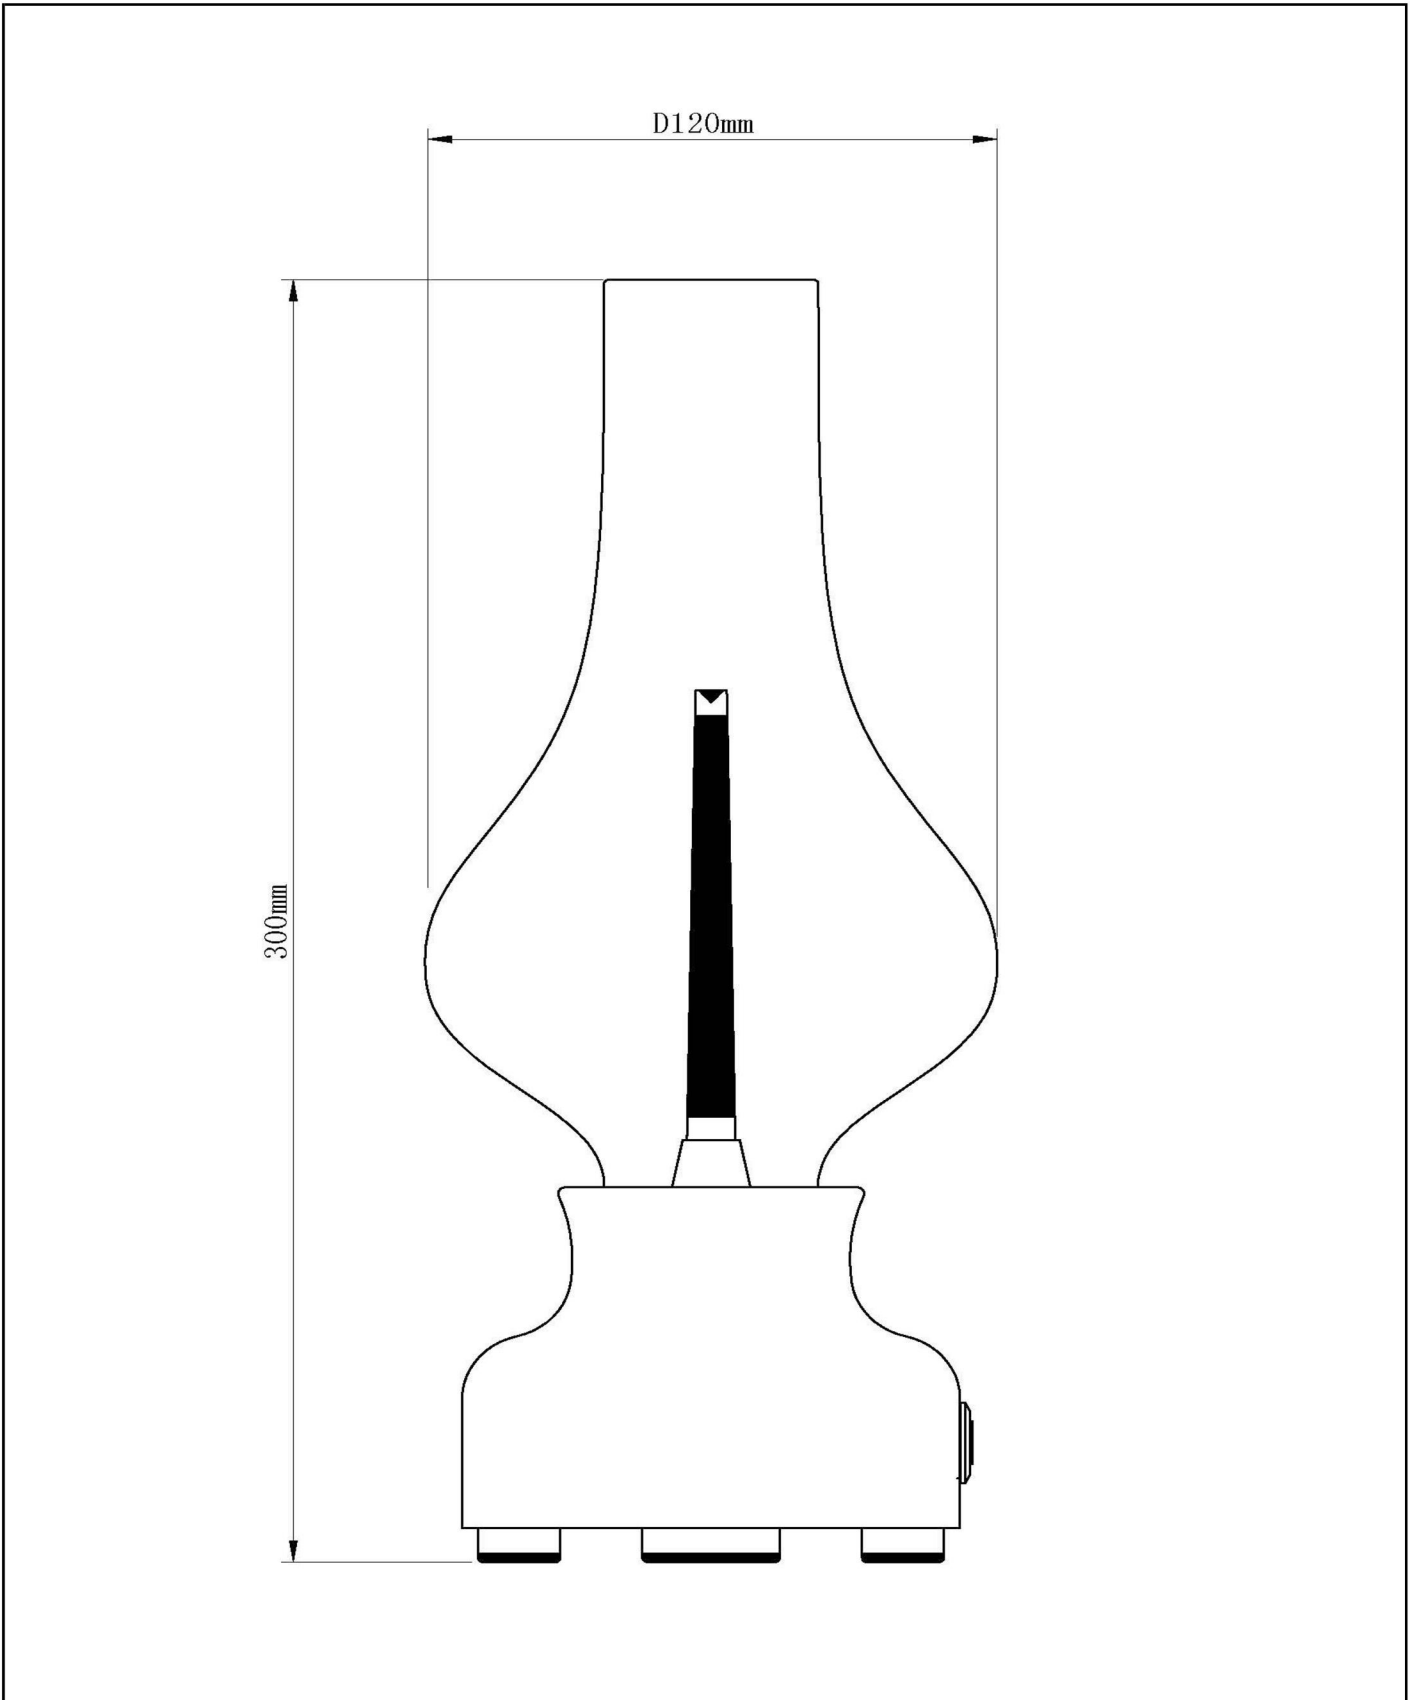

PETROL

Item number: 74516/02/32
EAN code: 54 1121274 10 80

For more specifications or dimensions of this product please visit www.lucide.com