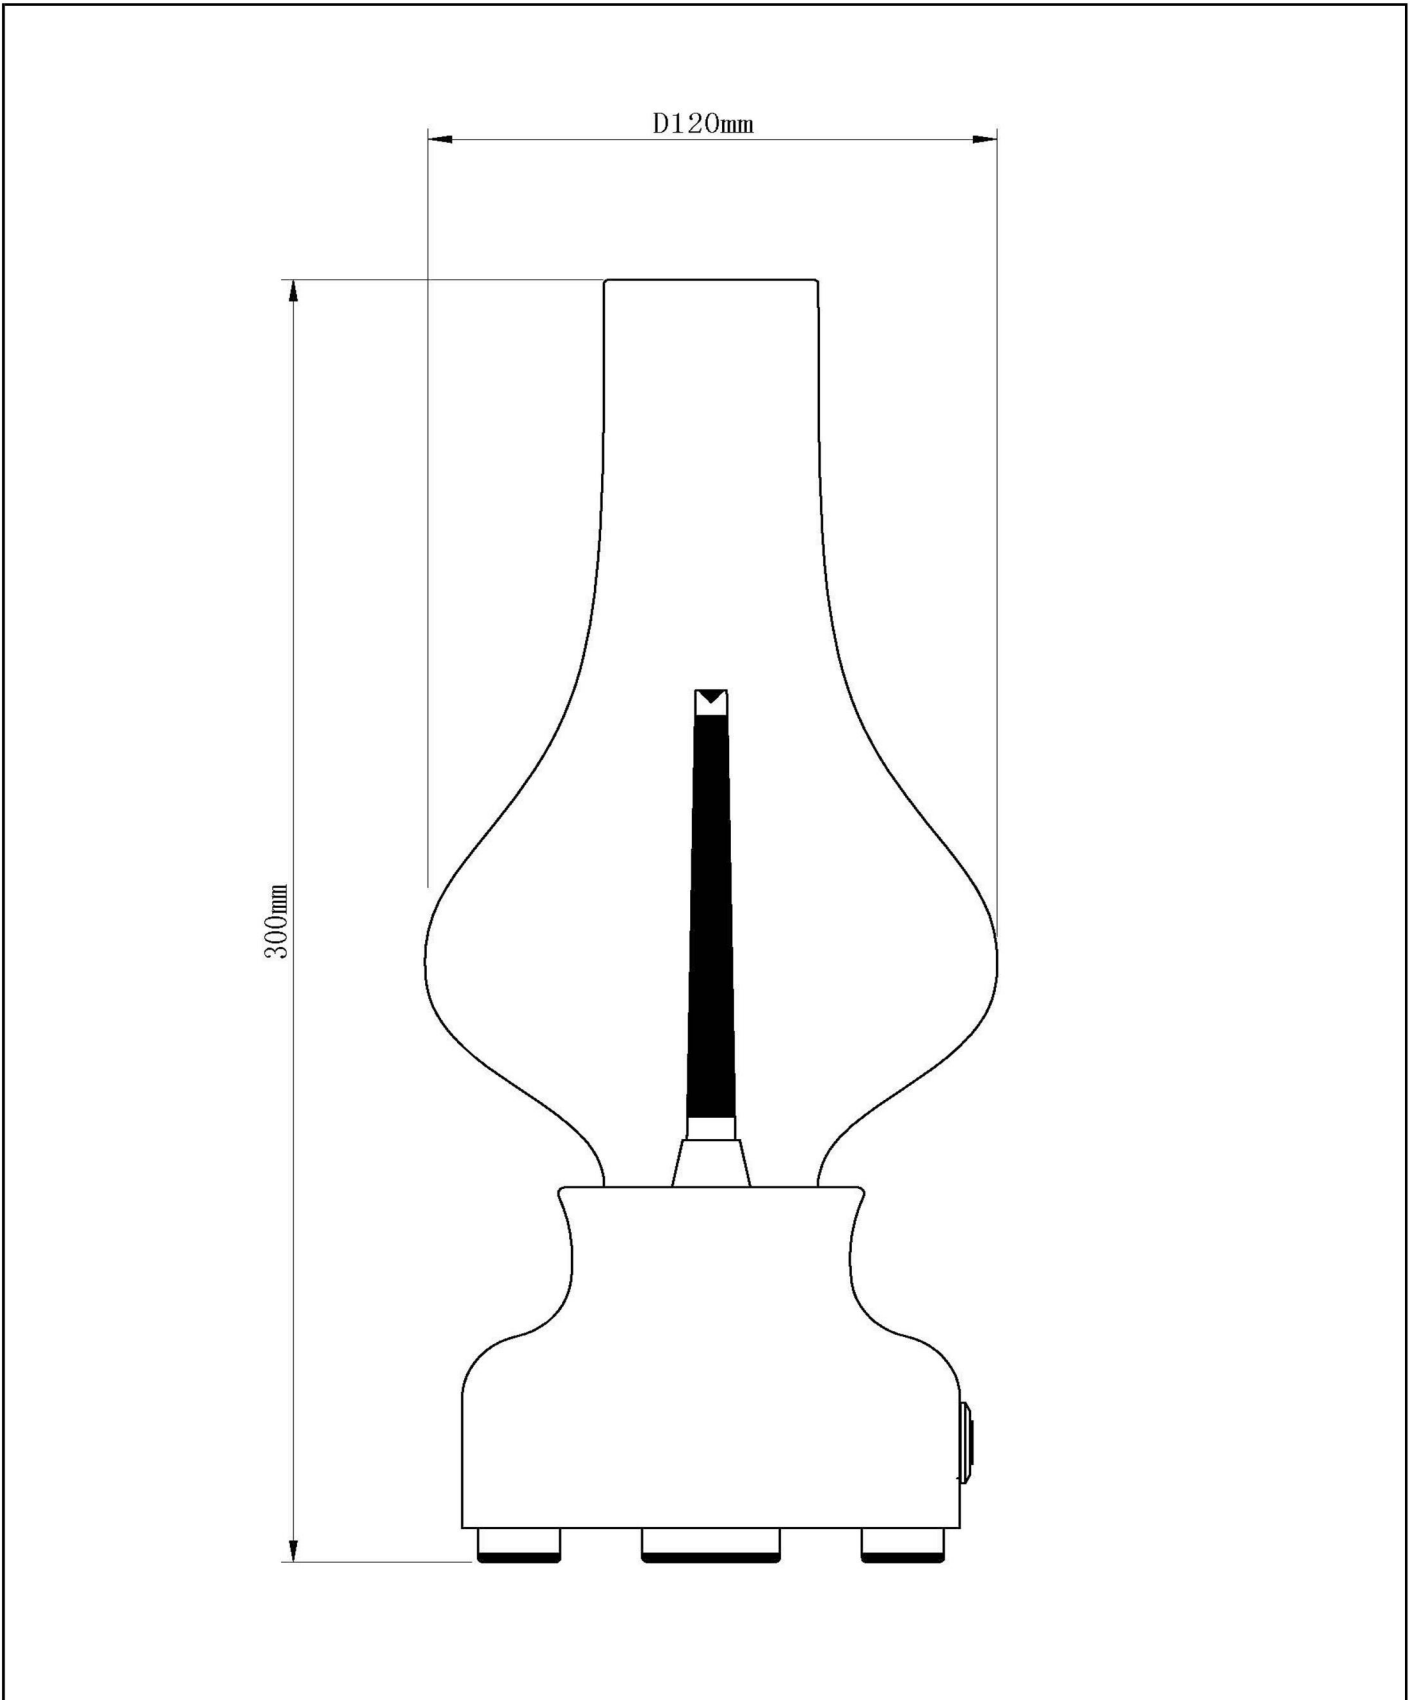

PETROL

Item number: 74516/02/31
EAN code: 54 1121274 10 73

For more specifications or dimensions of this product please visit www.lucide.com