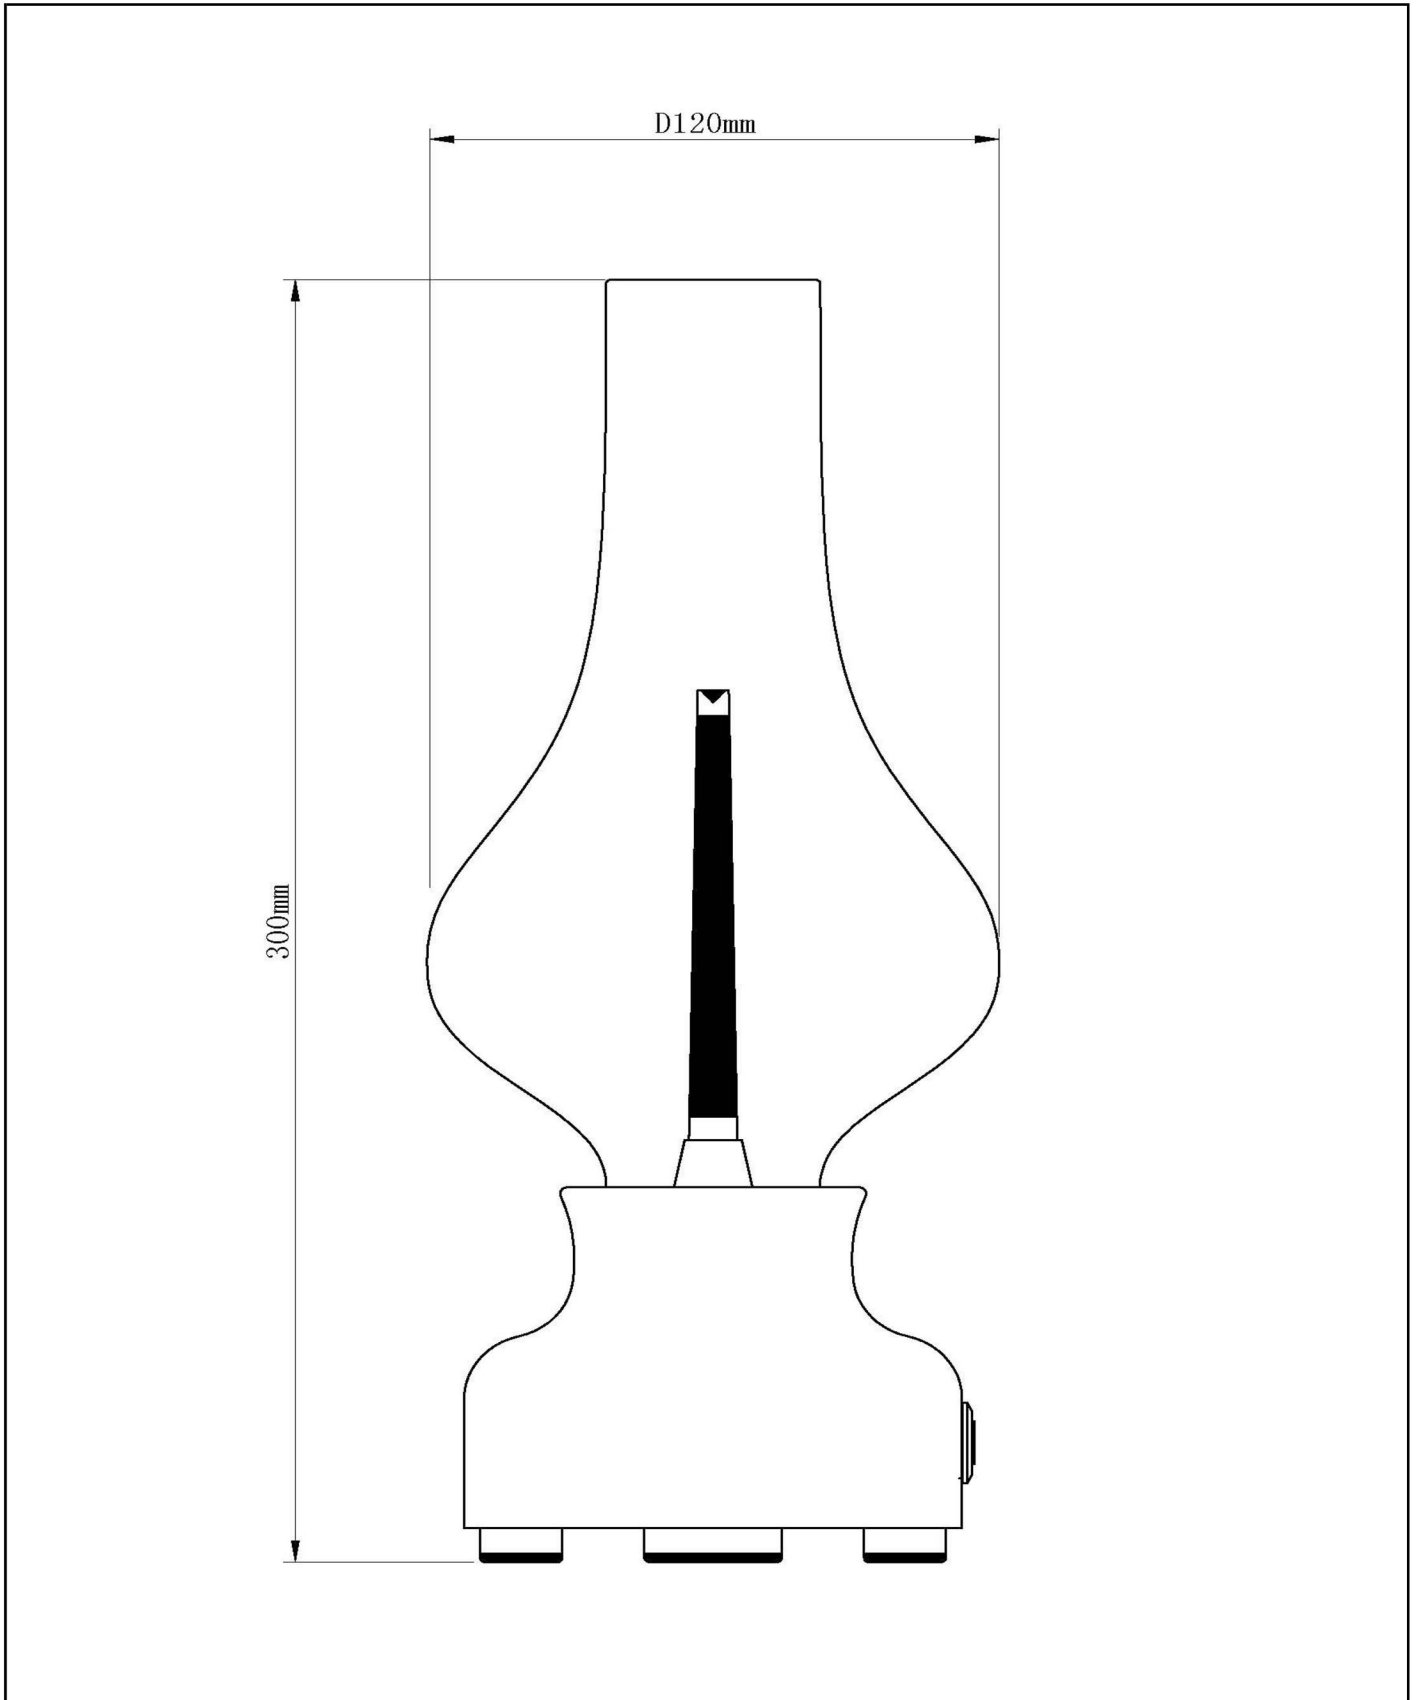

PETROL

Item number: 74516/02/30
EAN code: 54 1121274 10 66

For more specifications or dimensions of this product please visit www.lucide.com