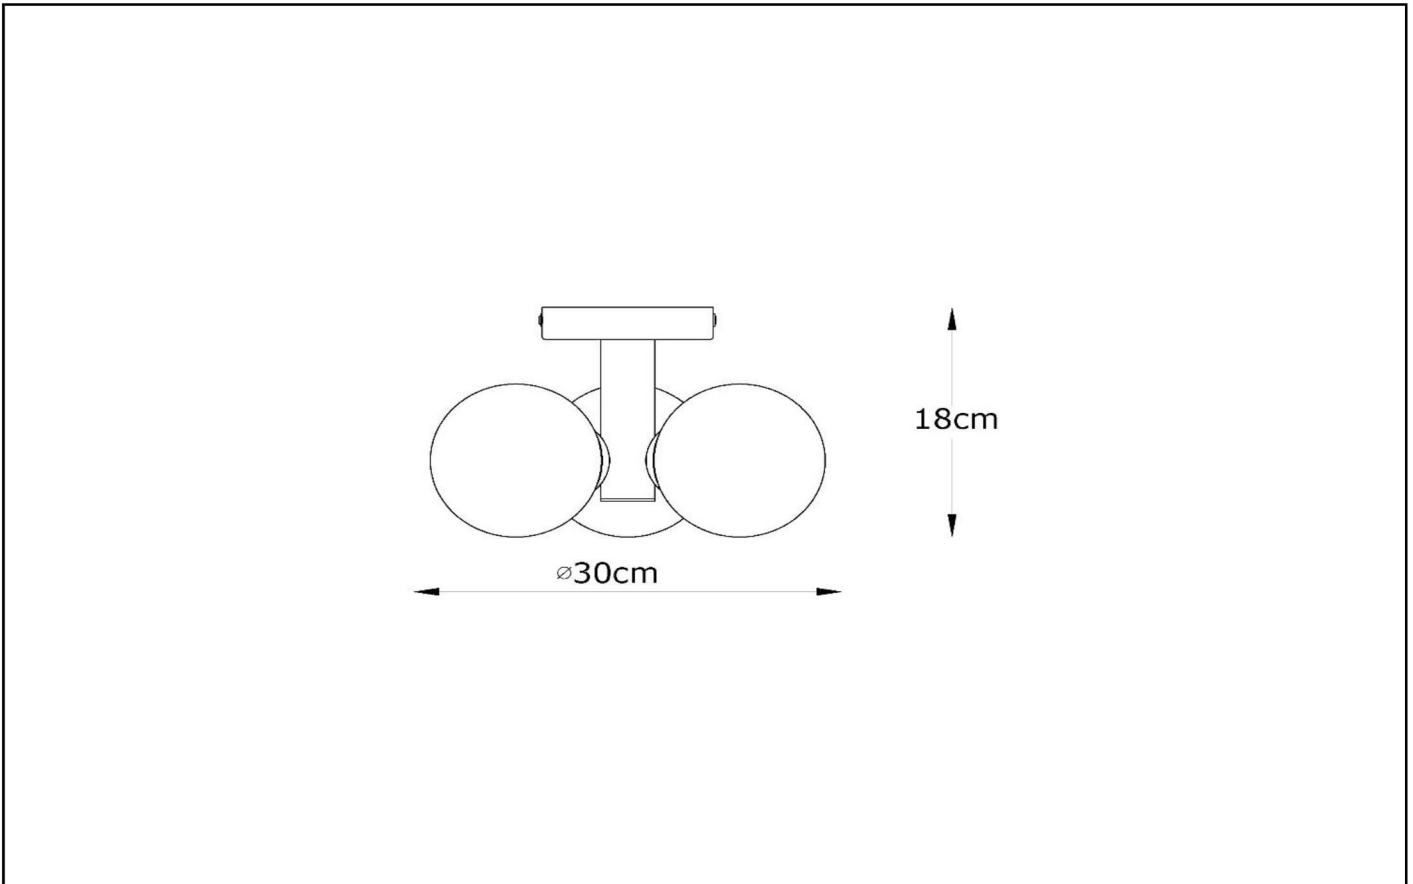

TRUDY

Item number: 74 116/03/30
 EAN code: 54 1121274 10 28

Installation of items in bathroom:

The explanation of the IP ratings can be found in the safety instructions.

For more specifications or dimensions of this product please visit www.lucide.com