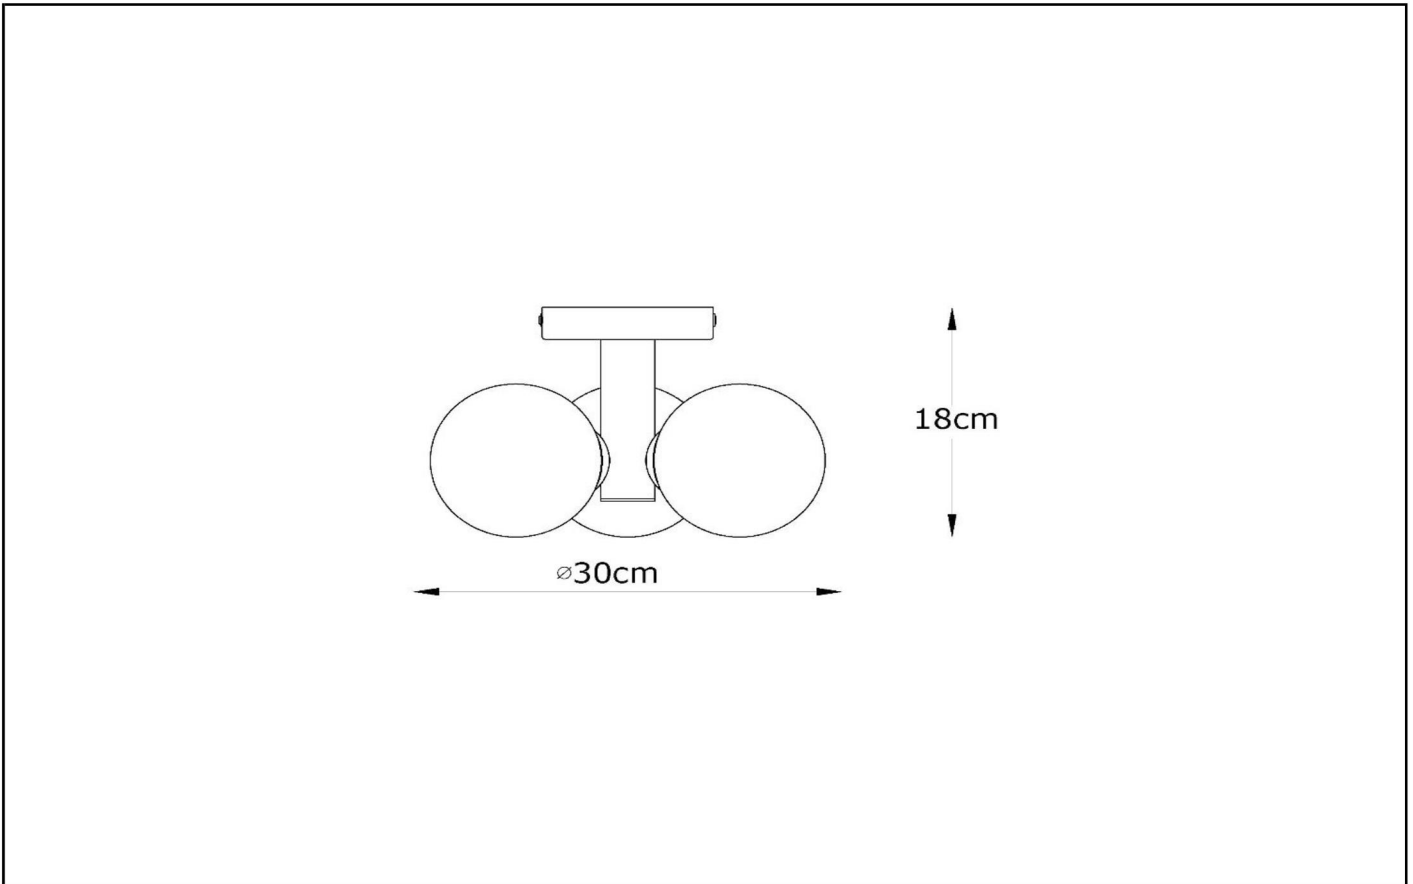

TRUDY

Item number: 74 116/03/02
 EAN code: 54 112 1274 10 11

Installation of items in bathroom:

The explanation of the IP ratings can be found in the safety instructions.

For more specifications or dimensions of this product please visit www.lucide.com