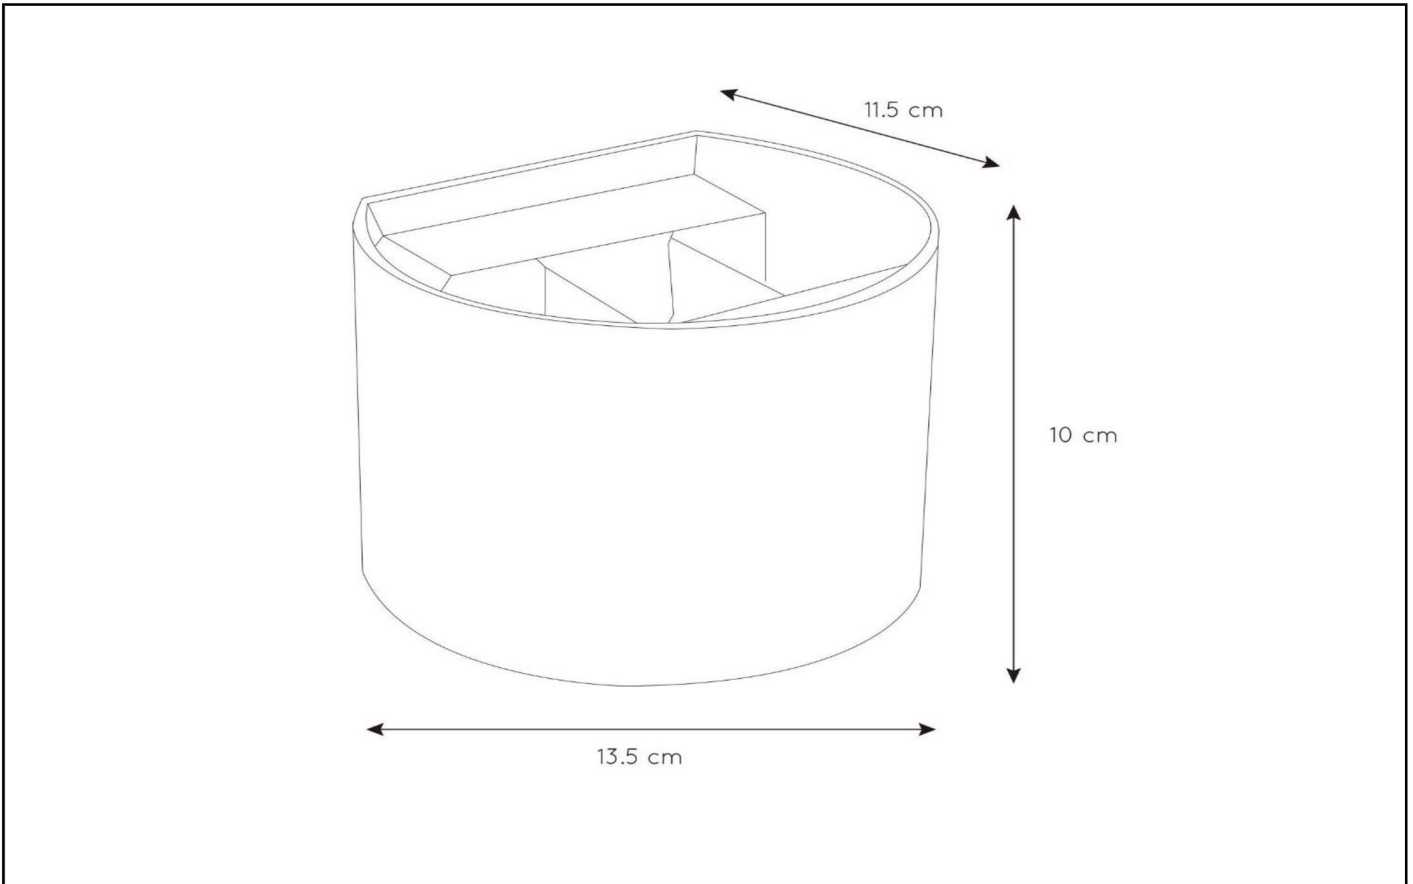

AXI

Item number: 6920 106/31
 EAN code: 54 11212690 036

Installation of items in bathroom:

The explanation of the IP ratings can be found in the safety instructions.

For more specifications or dimensions of this product please visit www.lucide.com