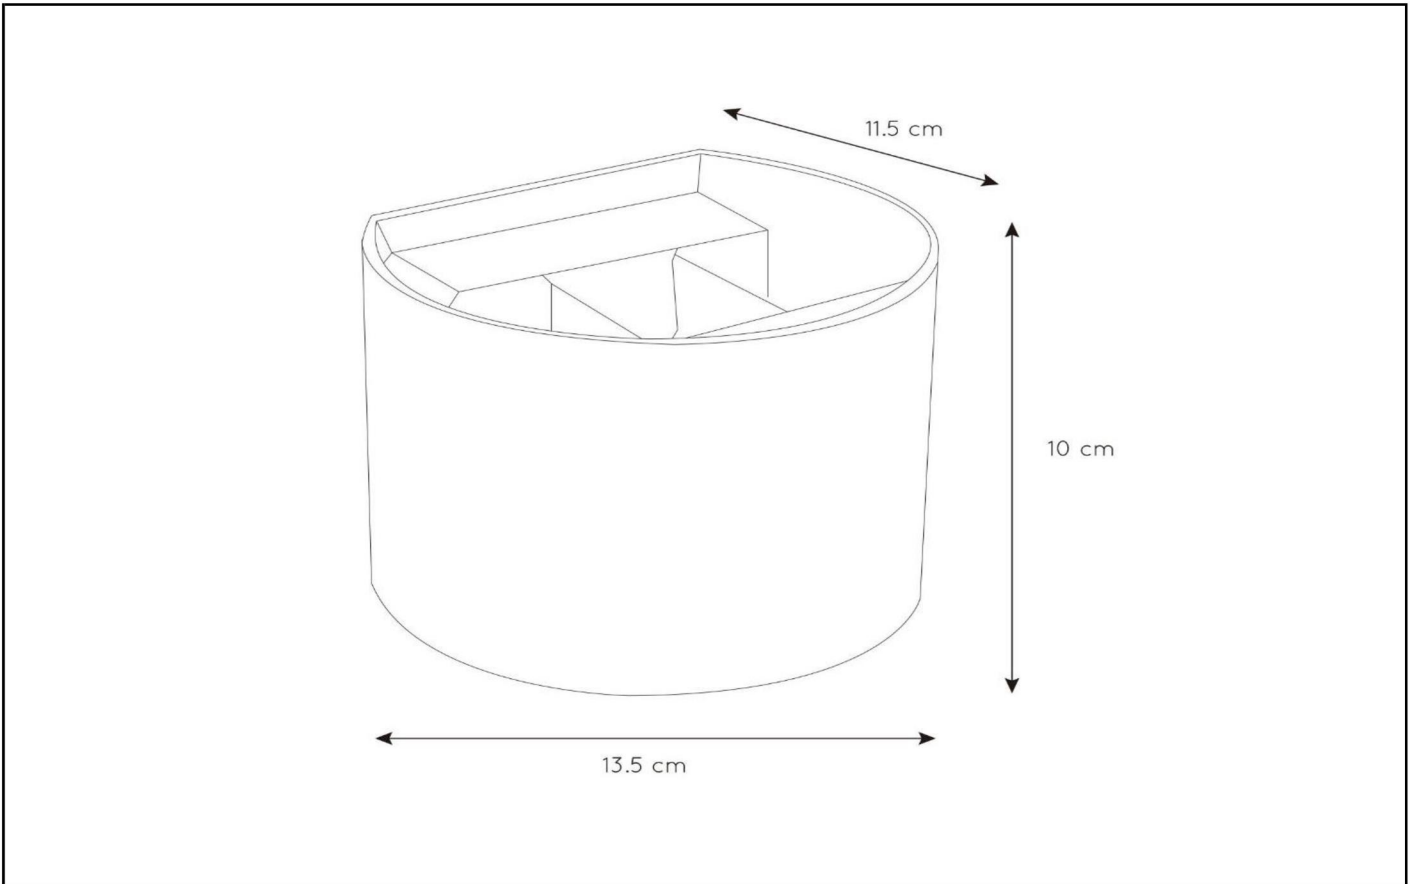

**AXI**

Item number: 6920 106/30  
 EAN code: 54 11212690 029

**Installation of items in bathroom:**

The explanation of the IP ratings can be found in the safety instructions.

For more specifications or dimensions of this product please visit [www.lucide.com](http://www.lucide.com)