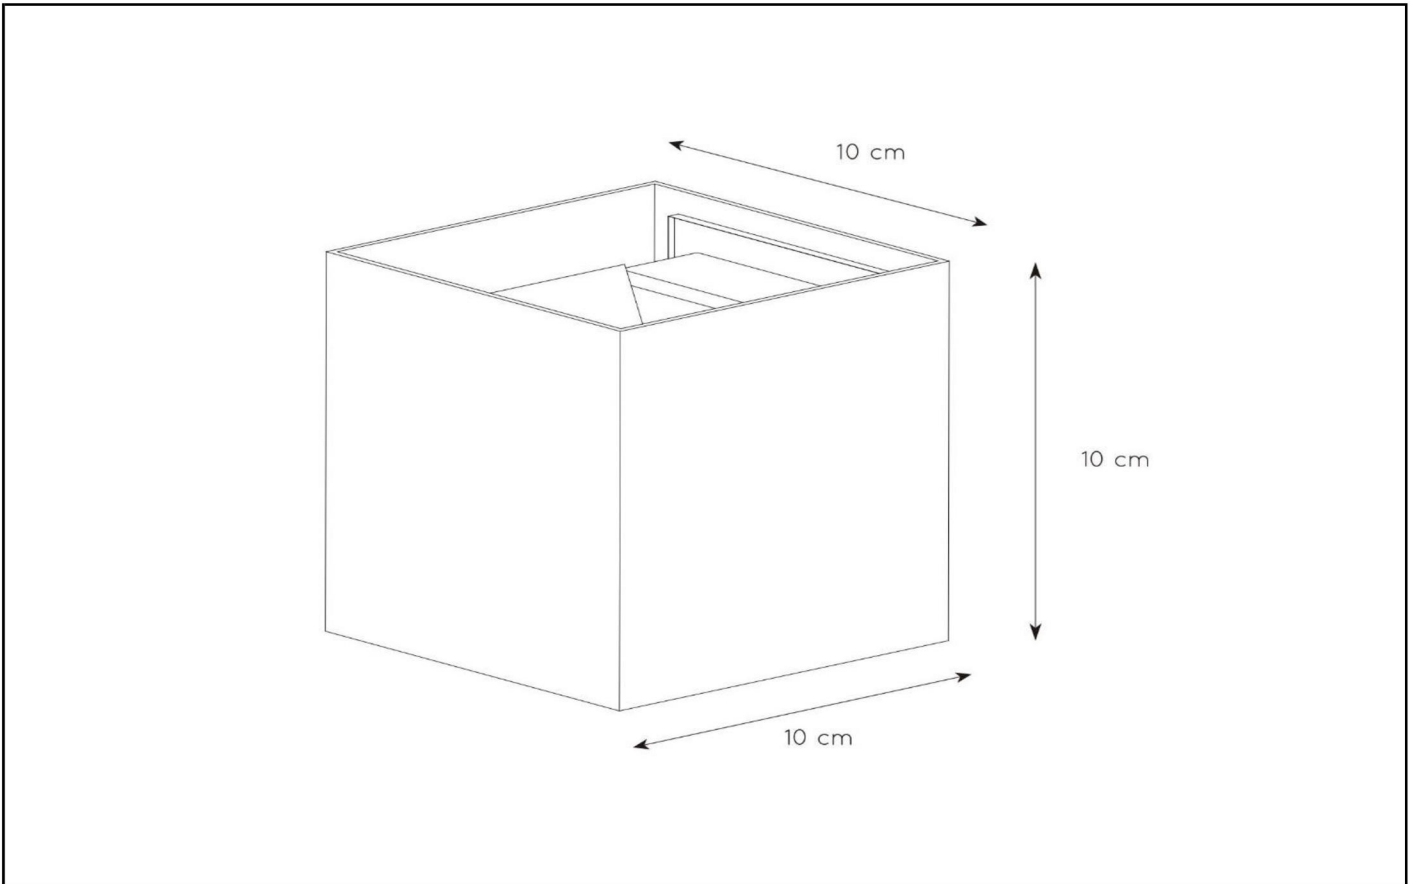

AXI

Item number: 69200/06/31
 EAN code: 54 11212690 12

Installation of items in bathroom:

The explanation of the IP ratings can be found in the safety instructions.

For more specifications or dimensions of this product please visit www.lucide.com