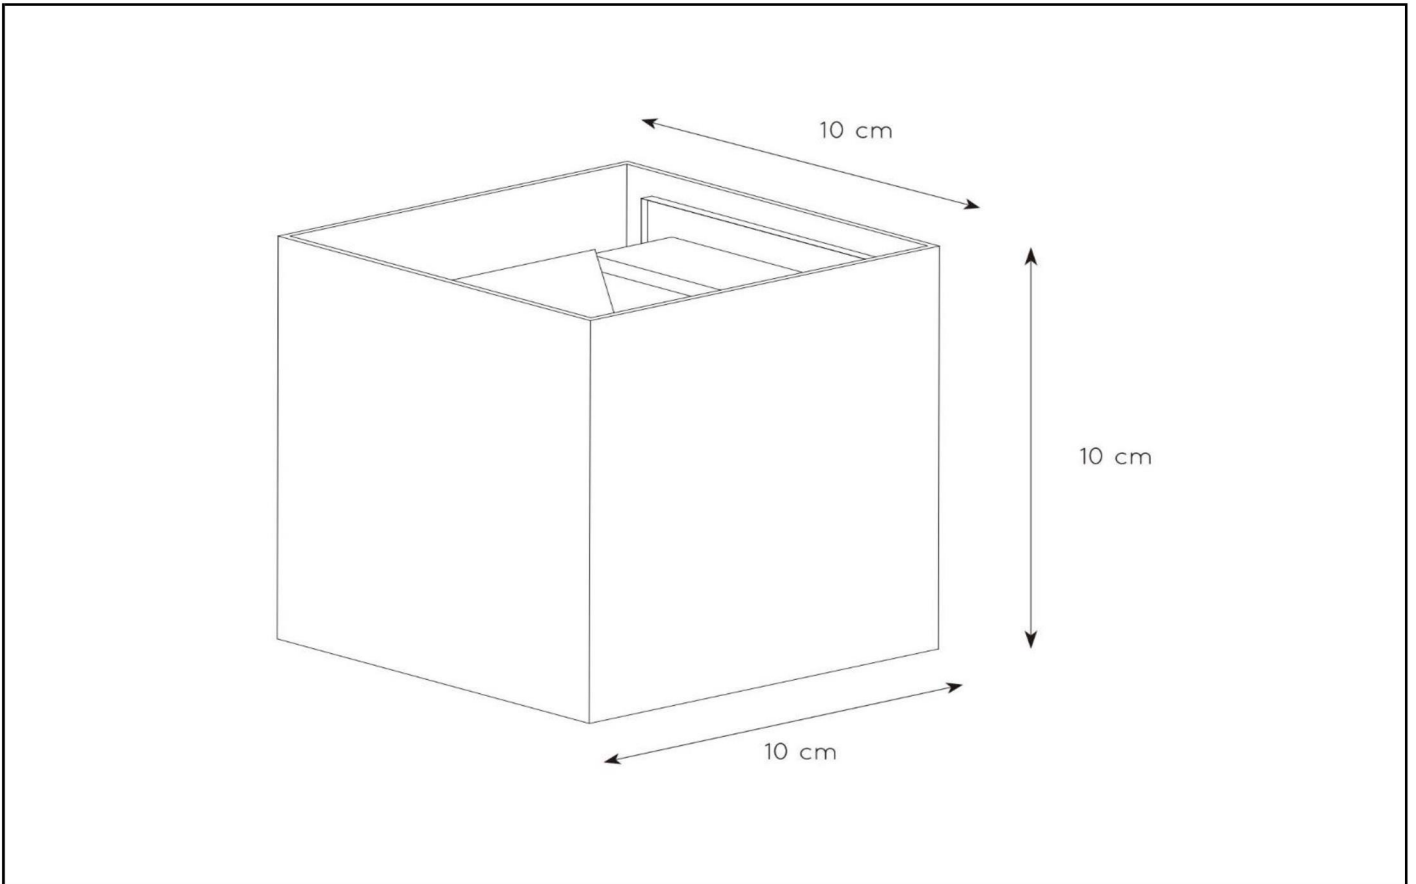

AXI

Item number: 69200/06/30
 EAN code: 54 11212690005

Installation of items in bathroom:

The explanation of the IP ratings can be found in the safety instructions.

For more specifications or dimensions of this product please visit www.lucide.com