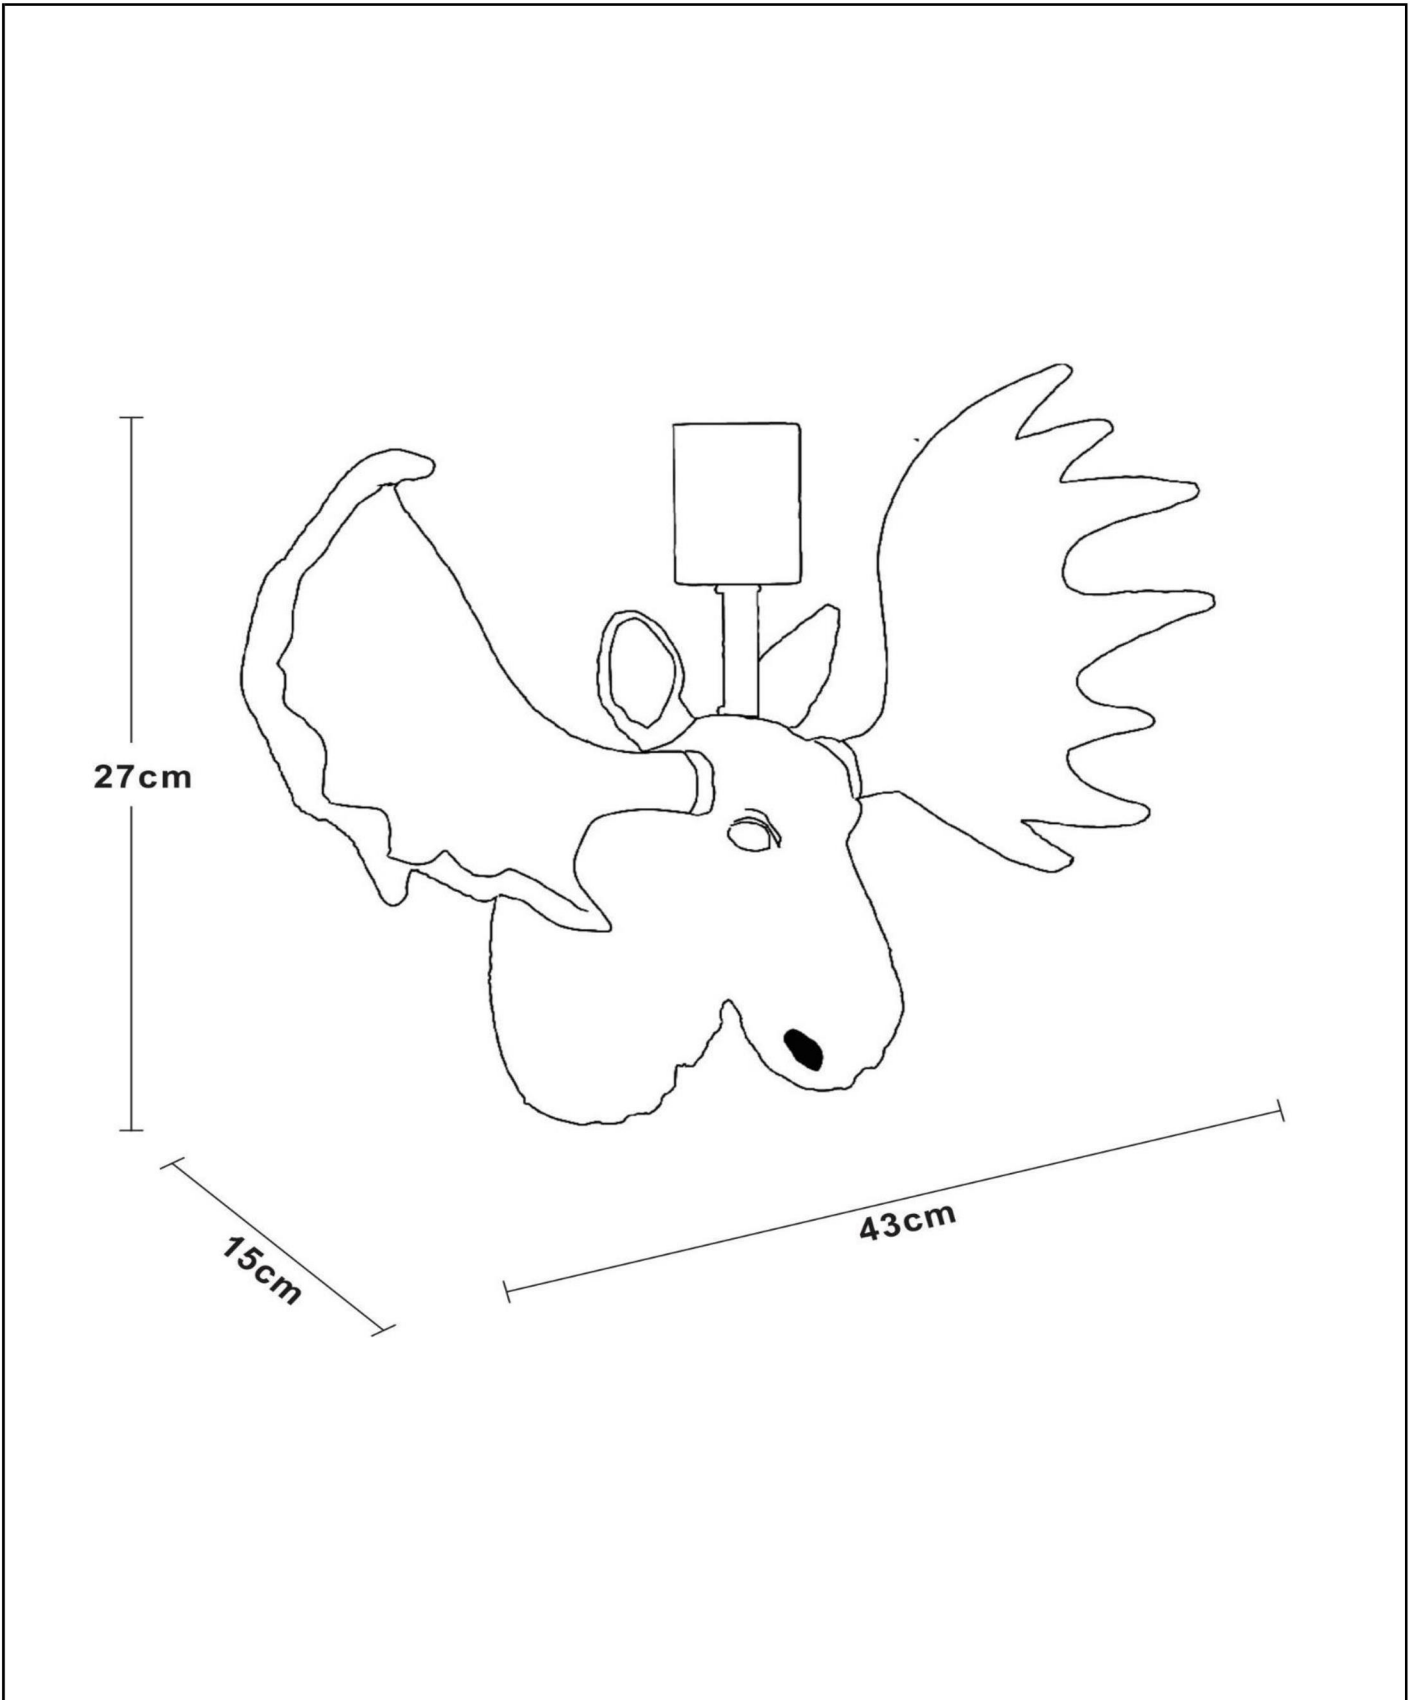

EXTRAVAGANZA MOOSE

Item number: 47209/0131
EAN code: 54 11212470256

For more specifications or dimensions of this product please visit www.lucide.com