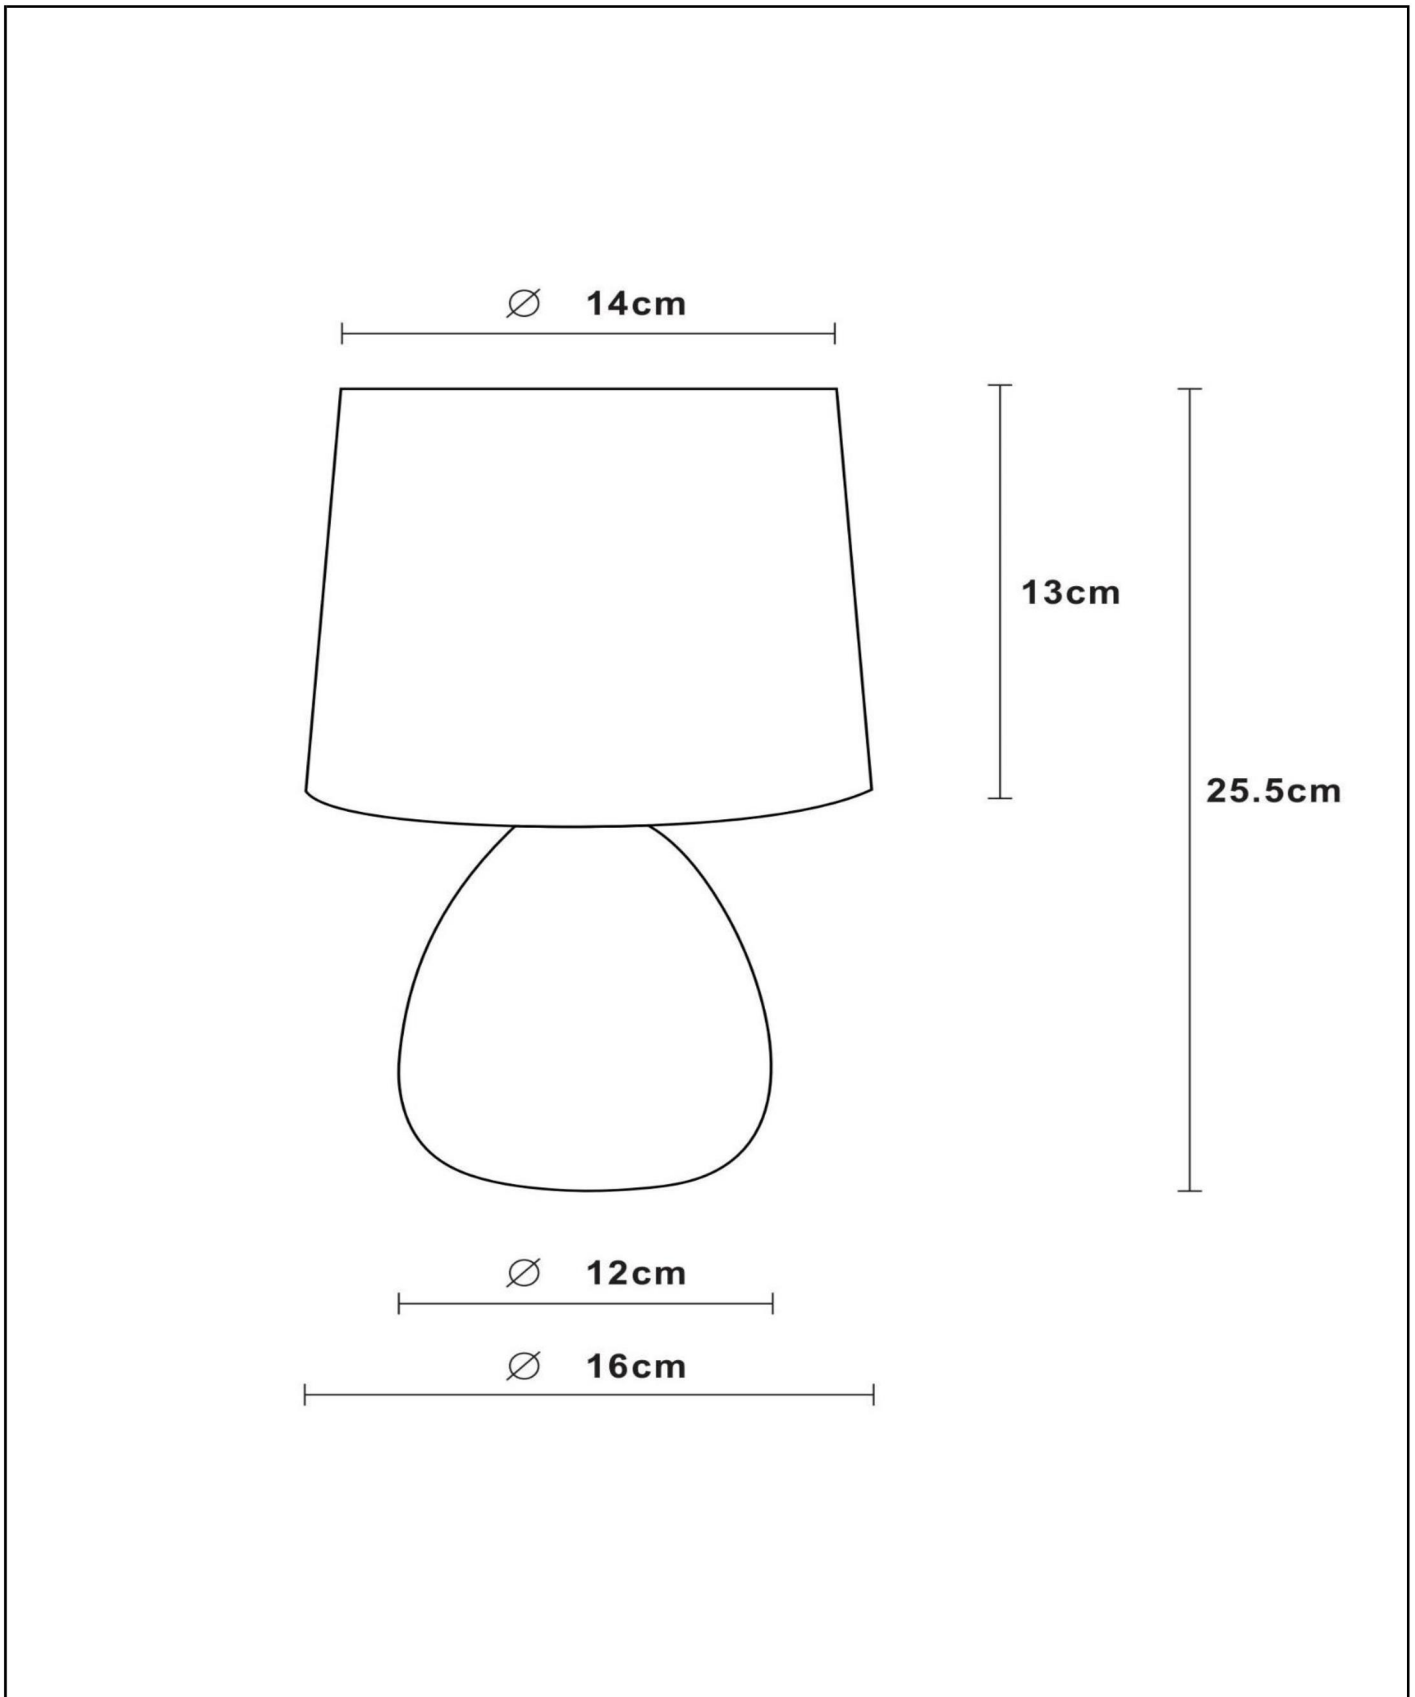

**MARMO**

Item number: 47508/81/31  
EAN code: 54 11212470232

For more specifications or dimensions of this product please visit [www.lucide.com](http://www.lucide.com)