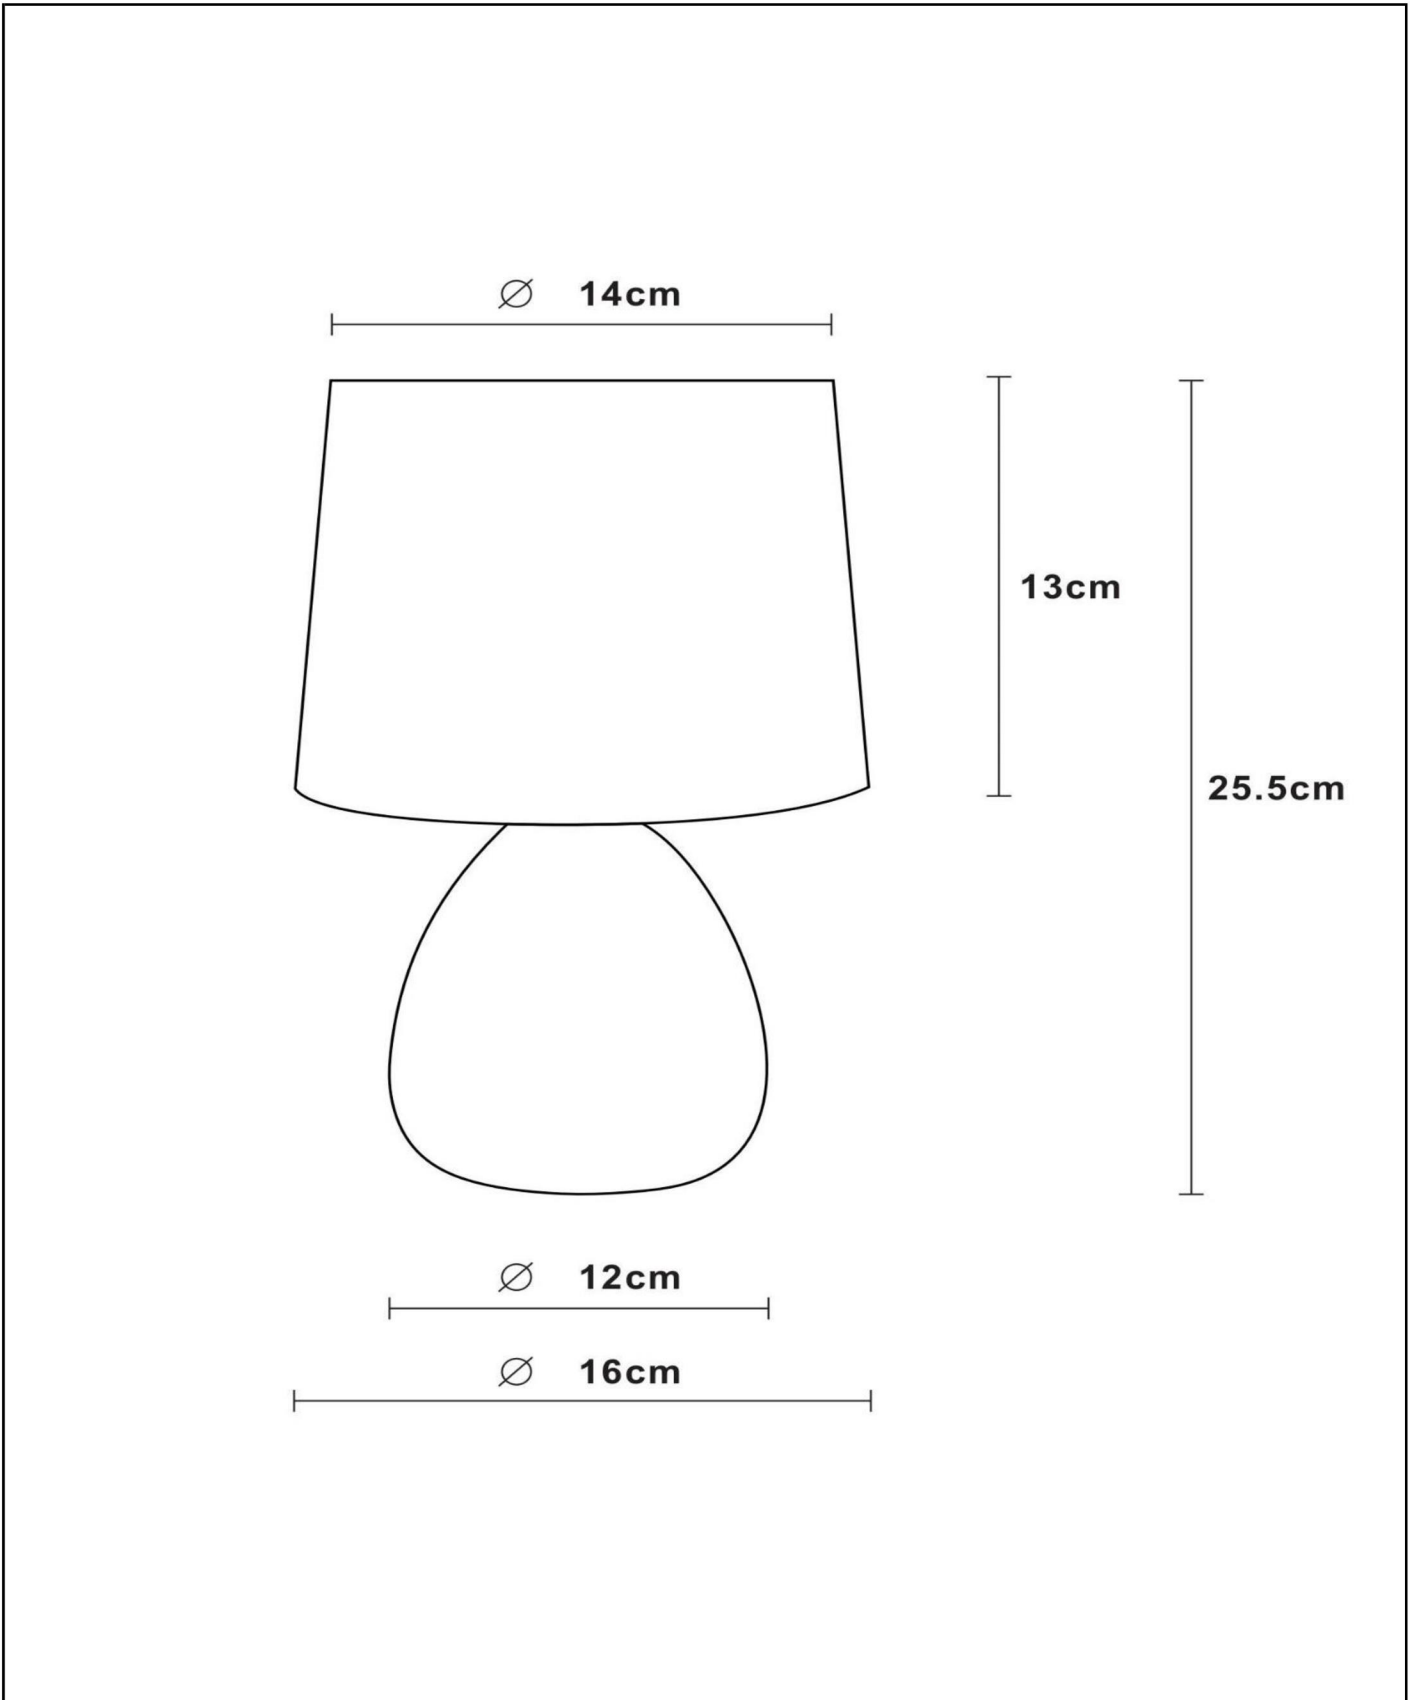

MARMO

Item number: 47508/81/30
EAN code: 54 11212470225

For more specifications or dimensions of this product please visit www.lucide.com