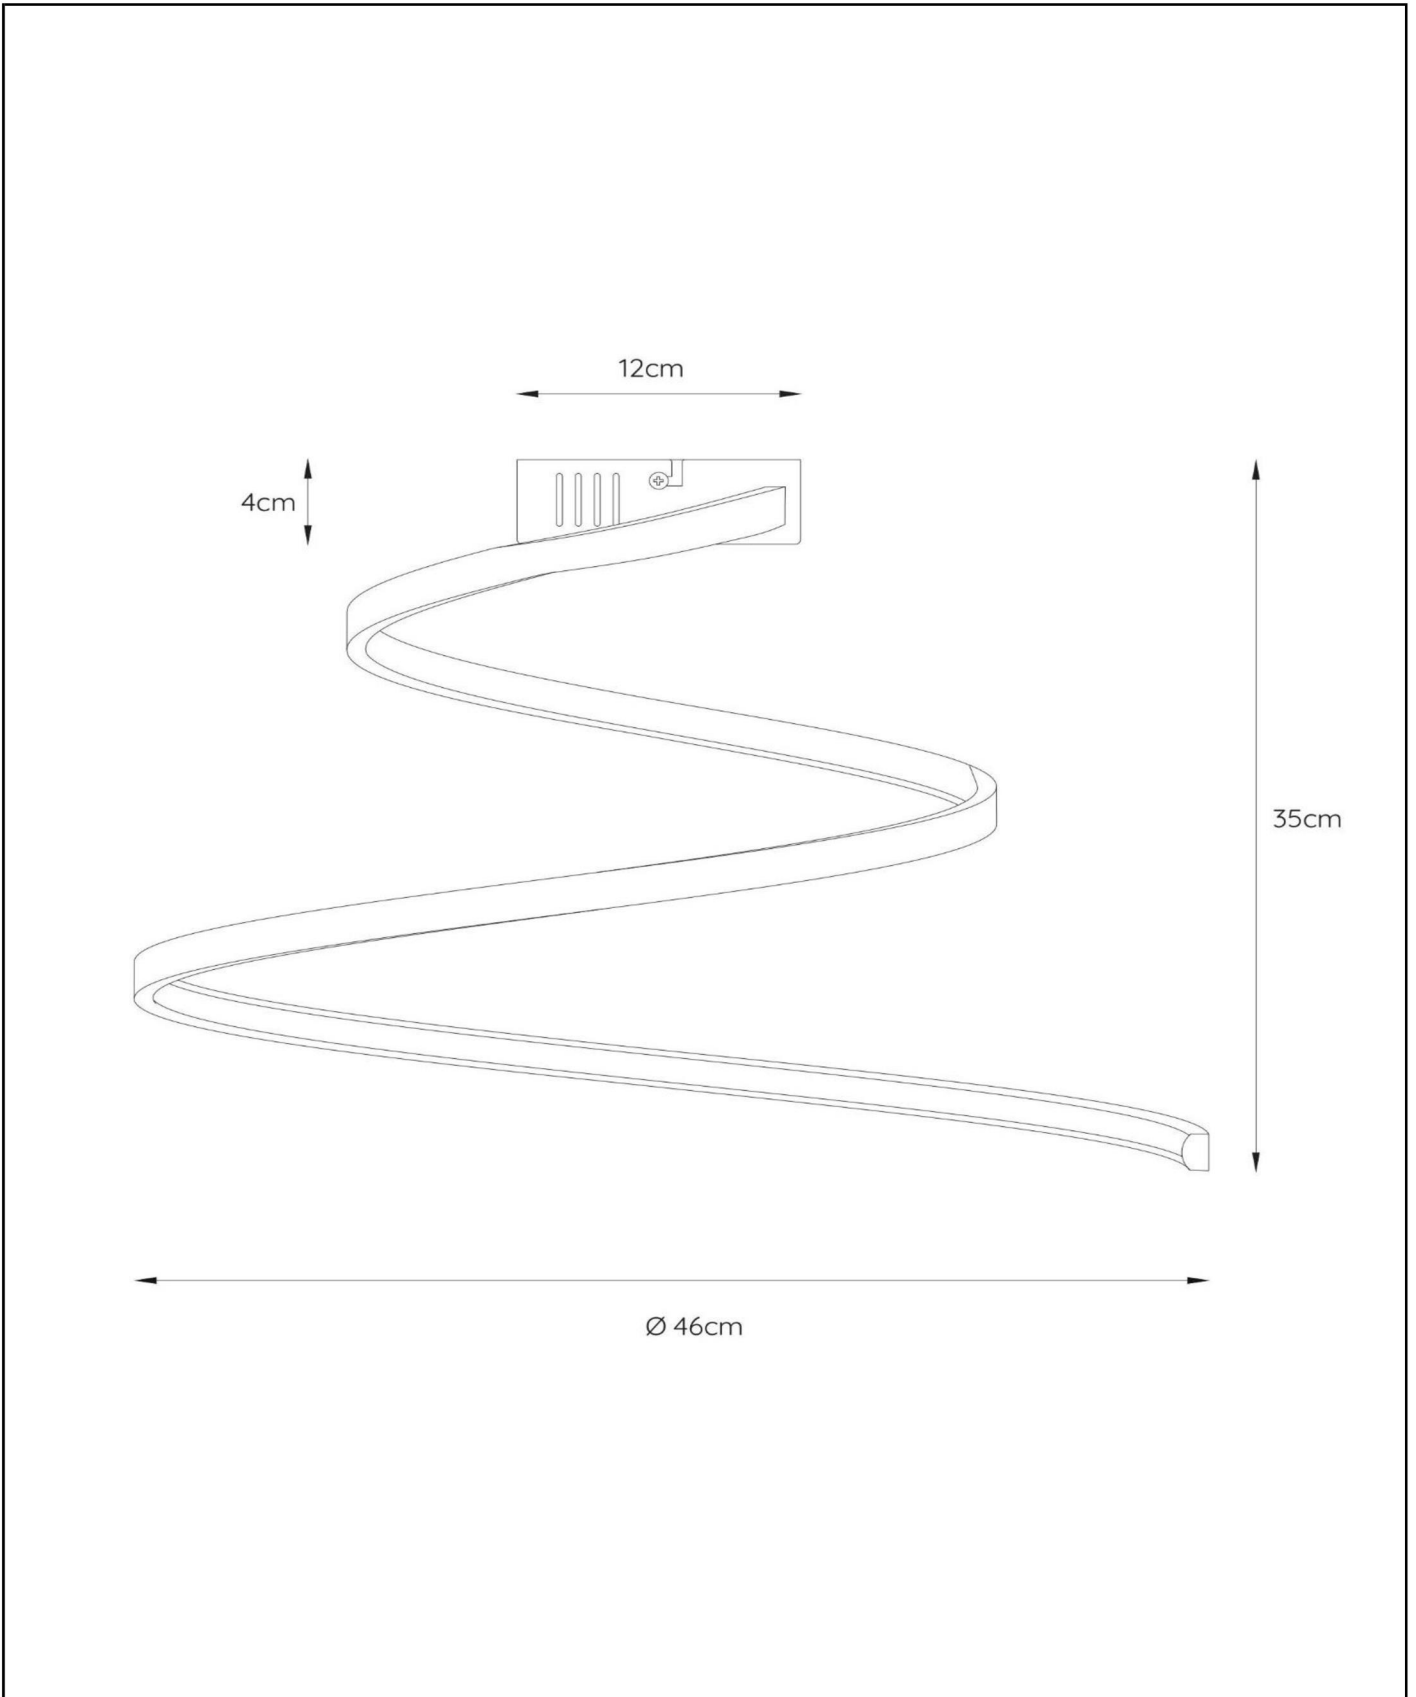

MAXENCE

Item number: 46199/25/31
EAN code: 54 11212460752

For more specifications or dimensions of this product please visit www.lucide.com