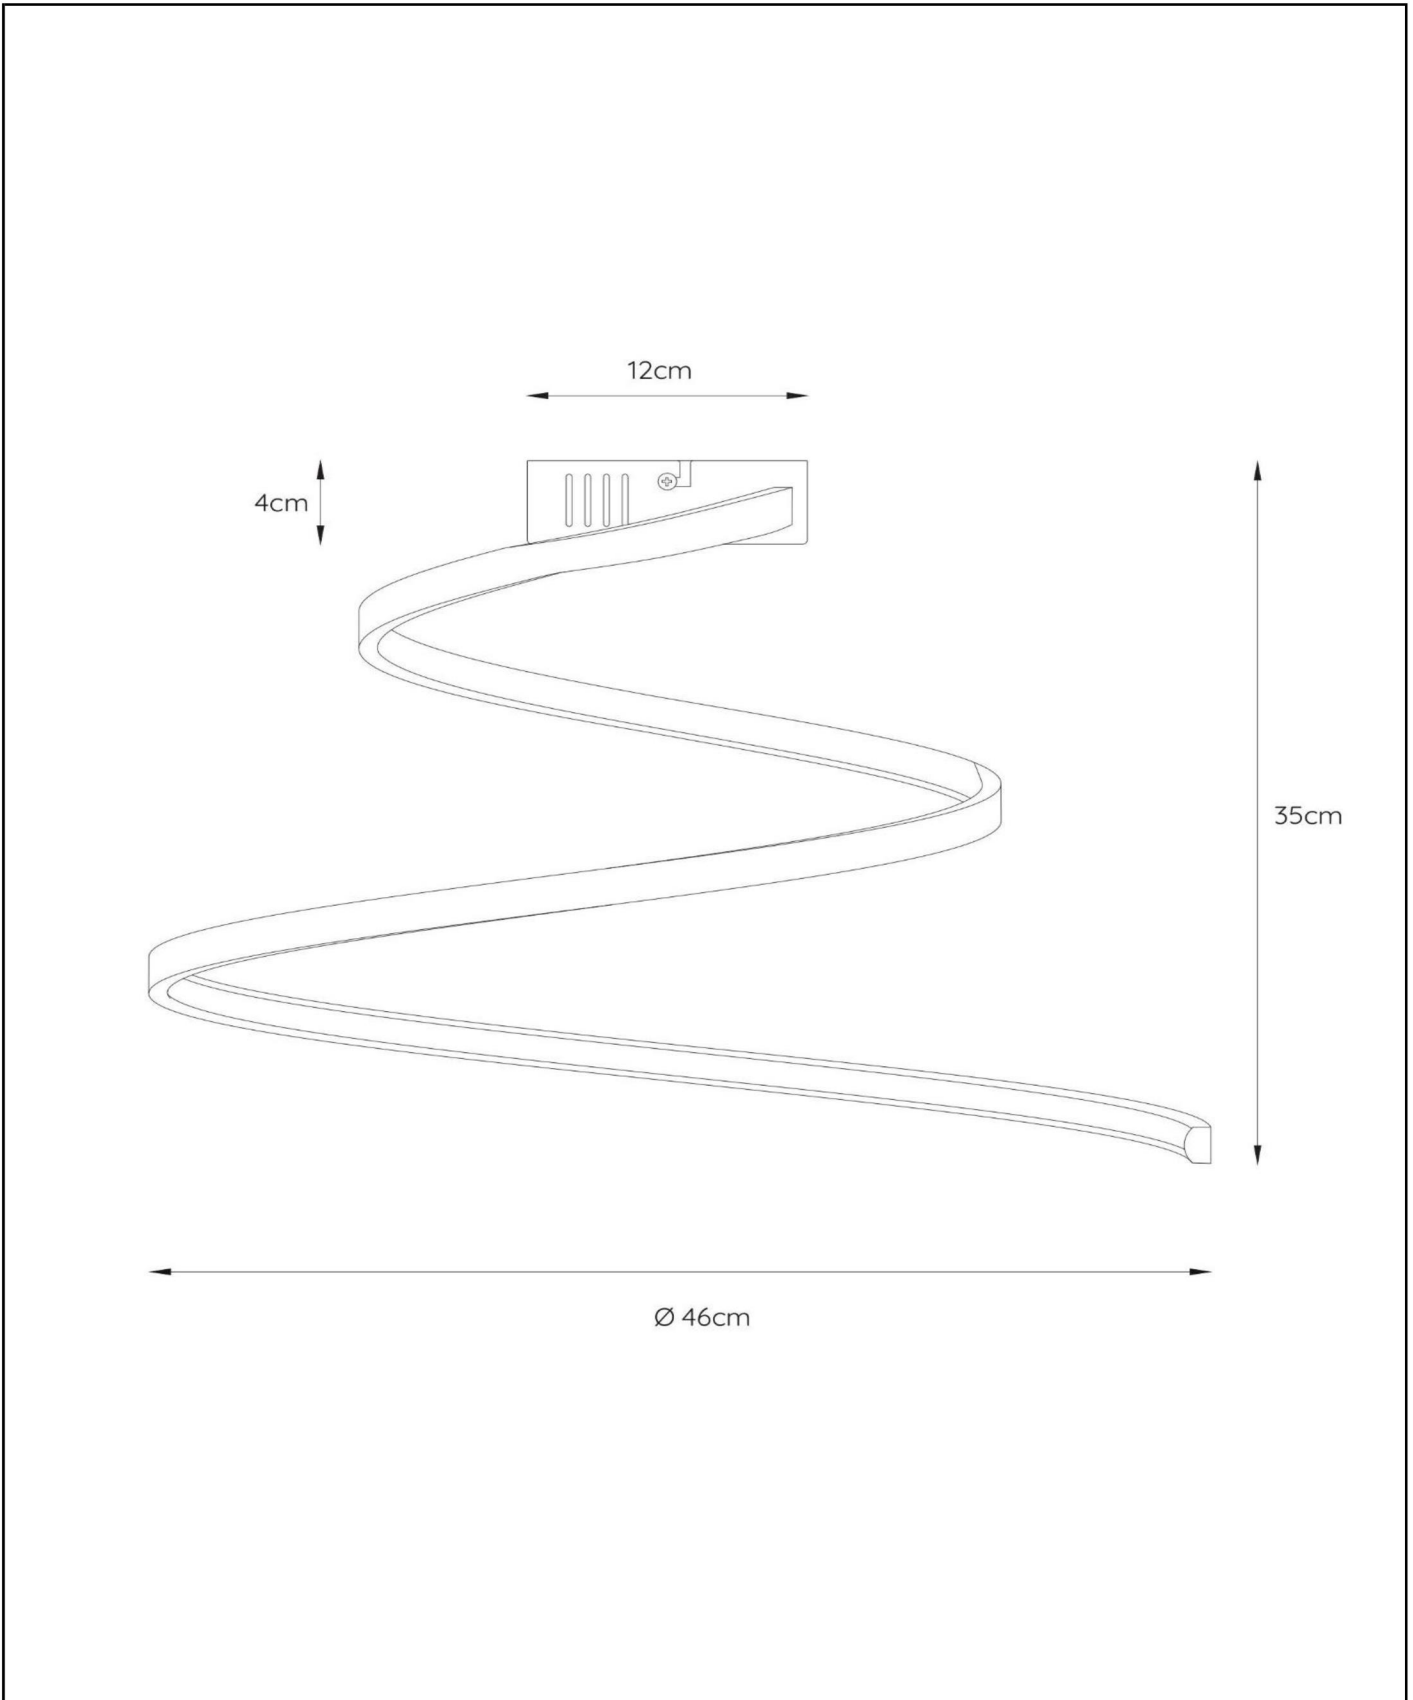

MAXENCE

Item number: 46199/25/30
EAN code: 54 11212460745

For more specifications or dimensions of this product please visit www.lucide.com