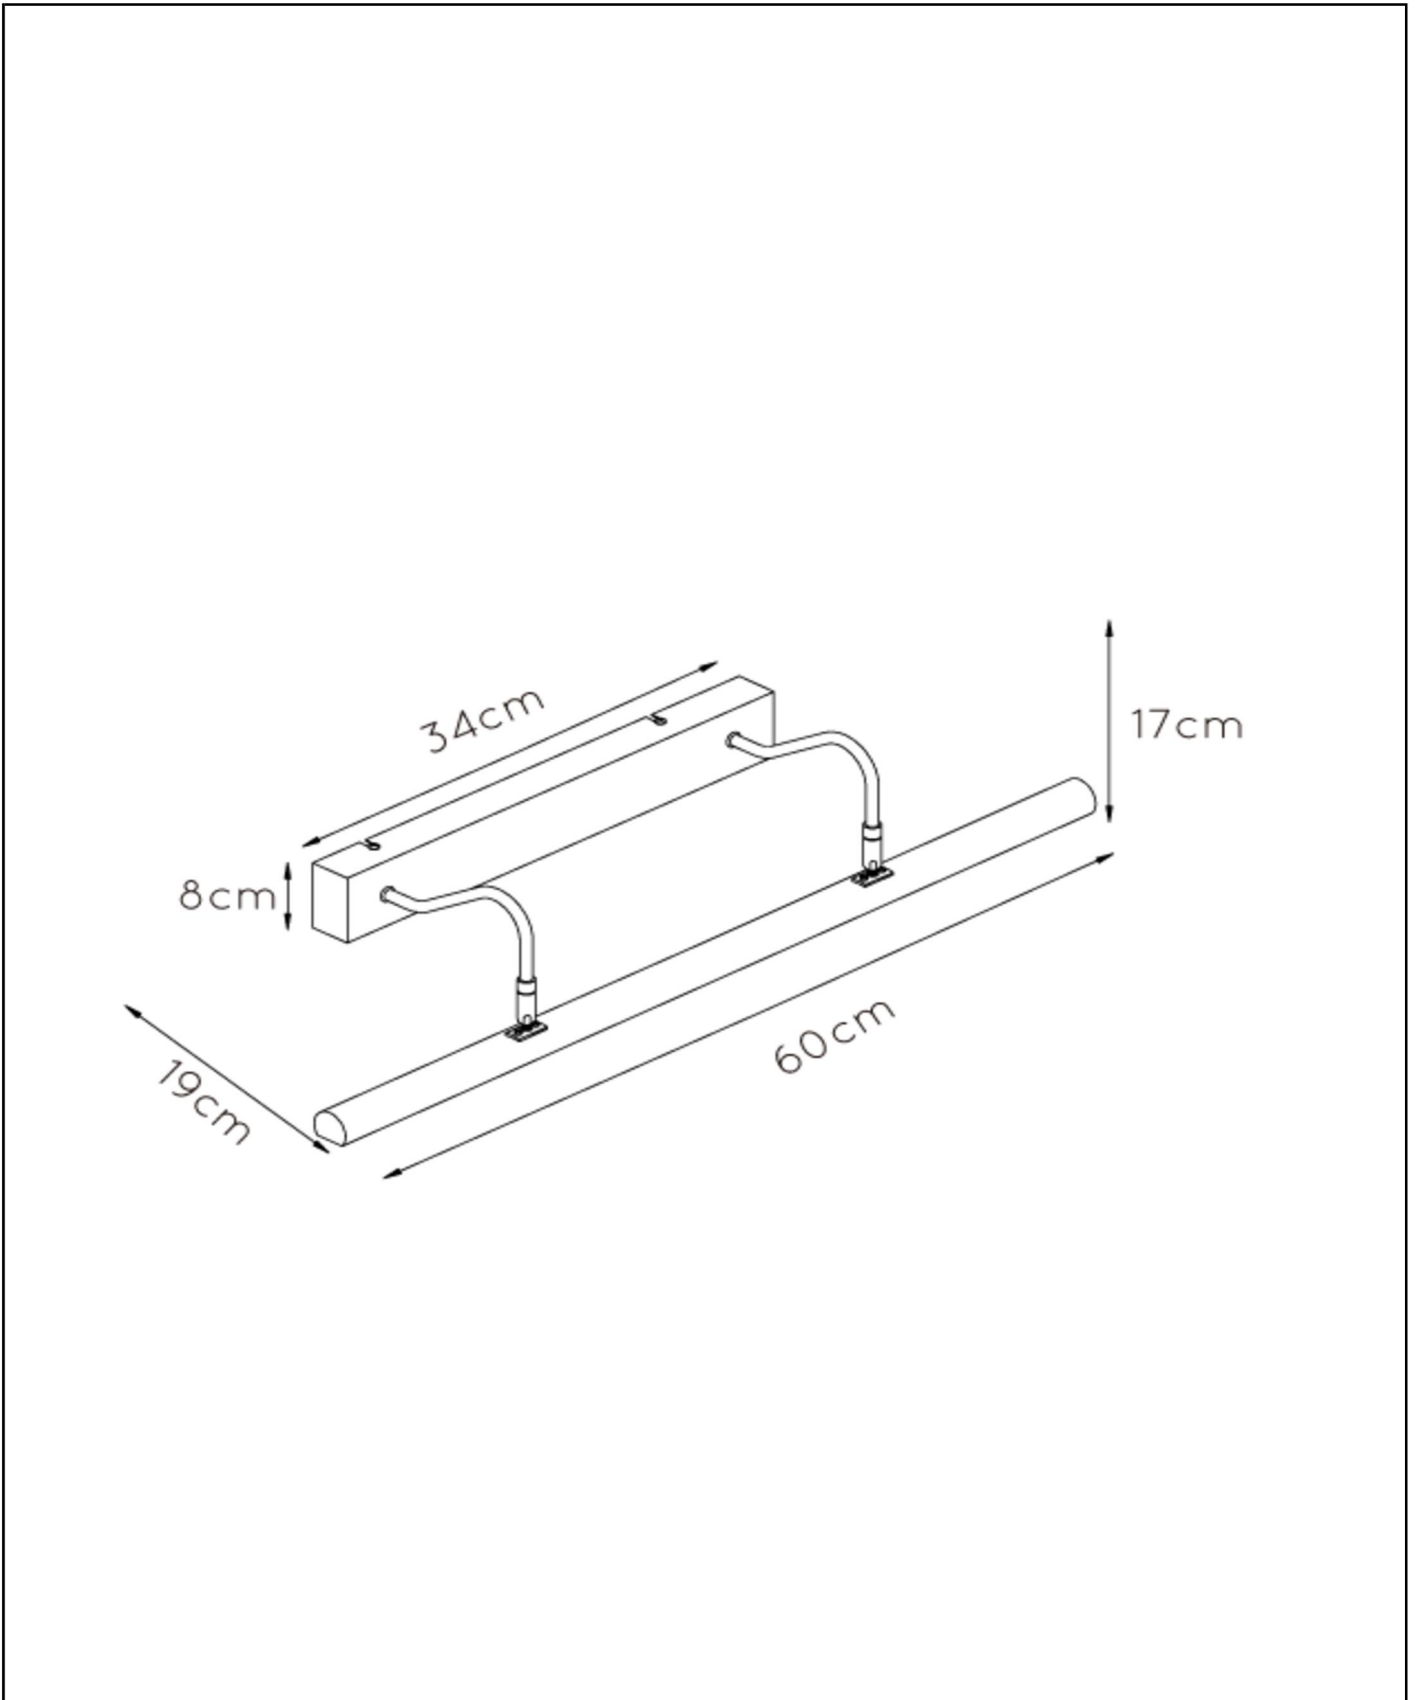

VINZ

Item number: 45299/04/30
EAN code: 54 11212452214

For more specifications or dimensions of this product please visit www.lucide.com