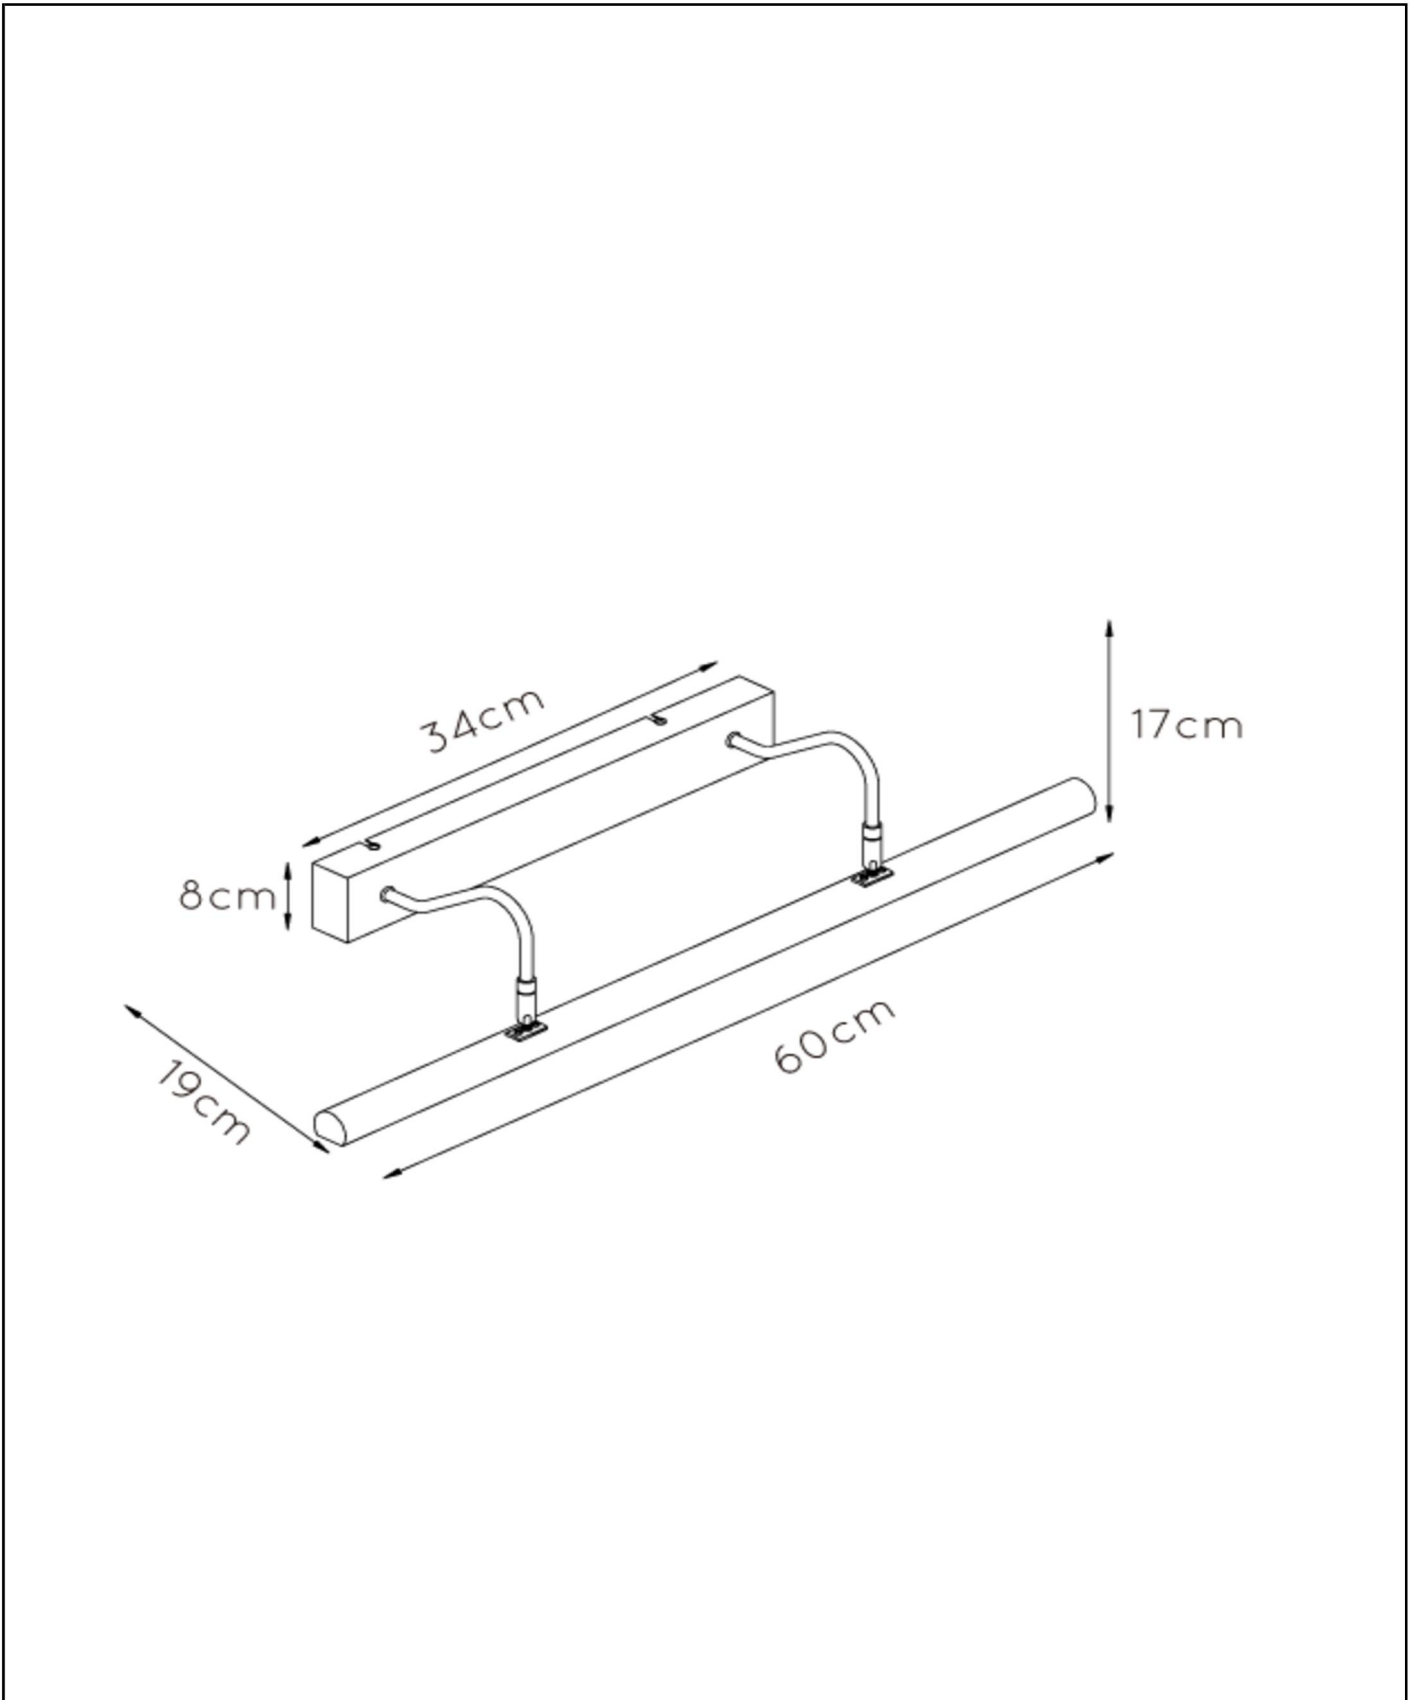

**VINZ**

Item number: 45299/04/02  
EAN code: 54 11212452207

For more specifications or dimensions of this product please visit [www.lucide.com](http://www.lucide.com)