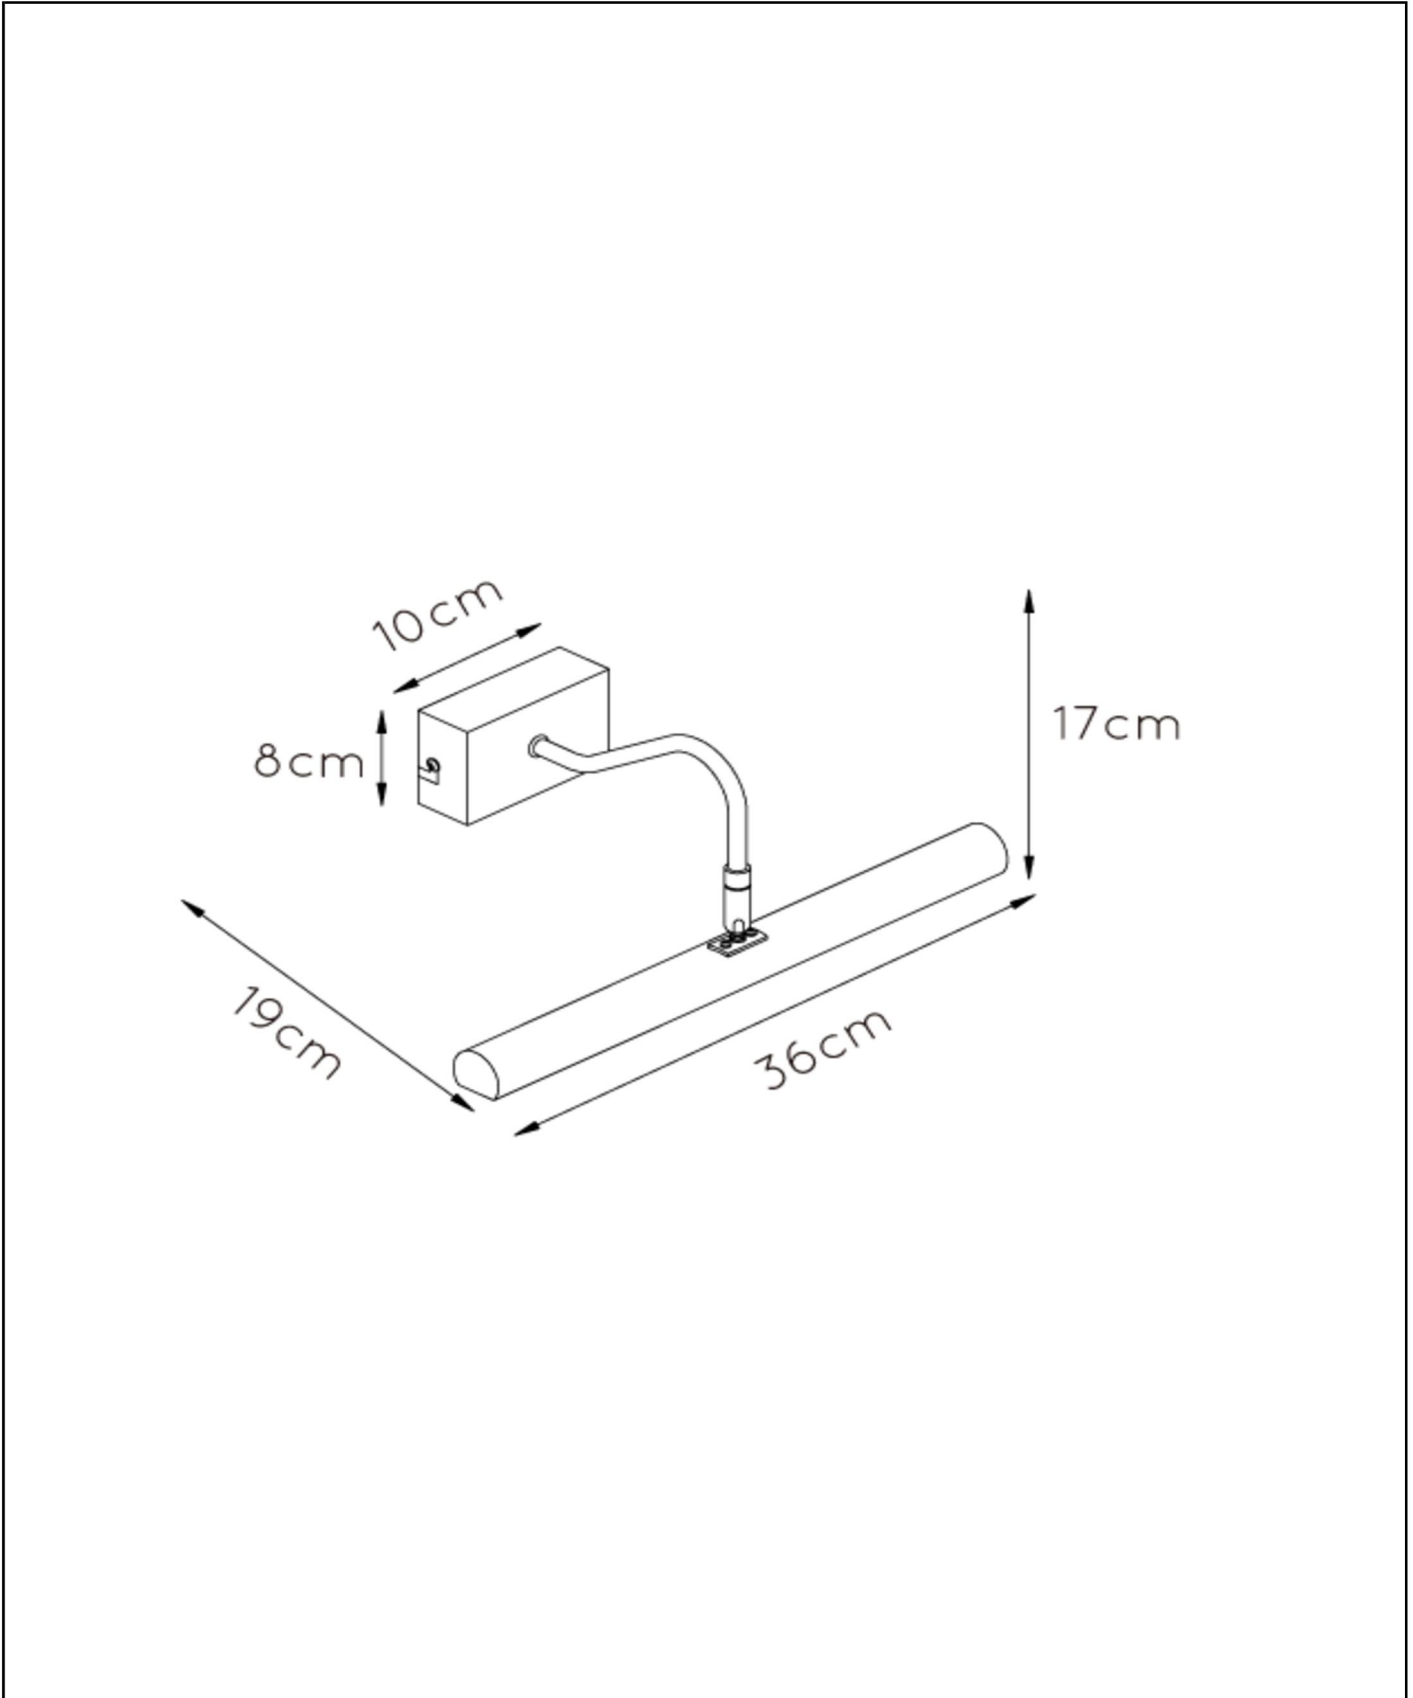

VINZ

Item number: 45299/02/30
EAN code: 54 11212452191

For more specifications or dimensions of this product please visit www.lucide.com