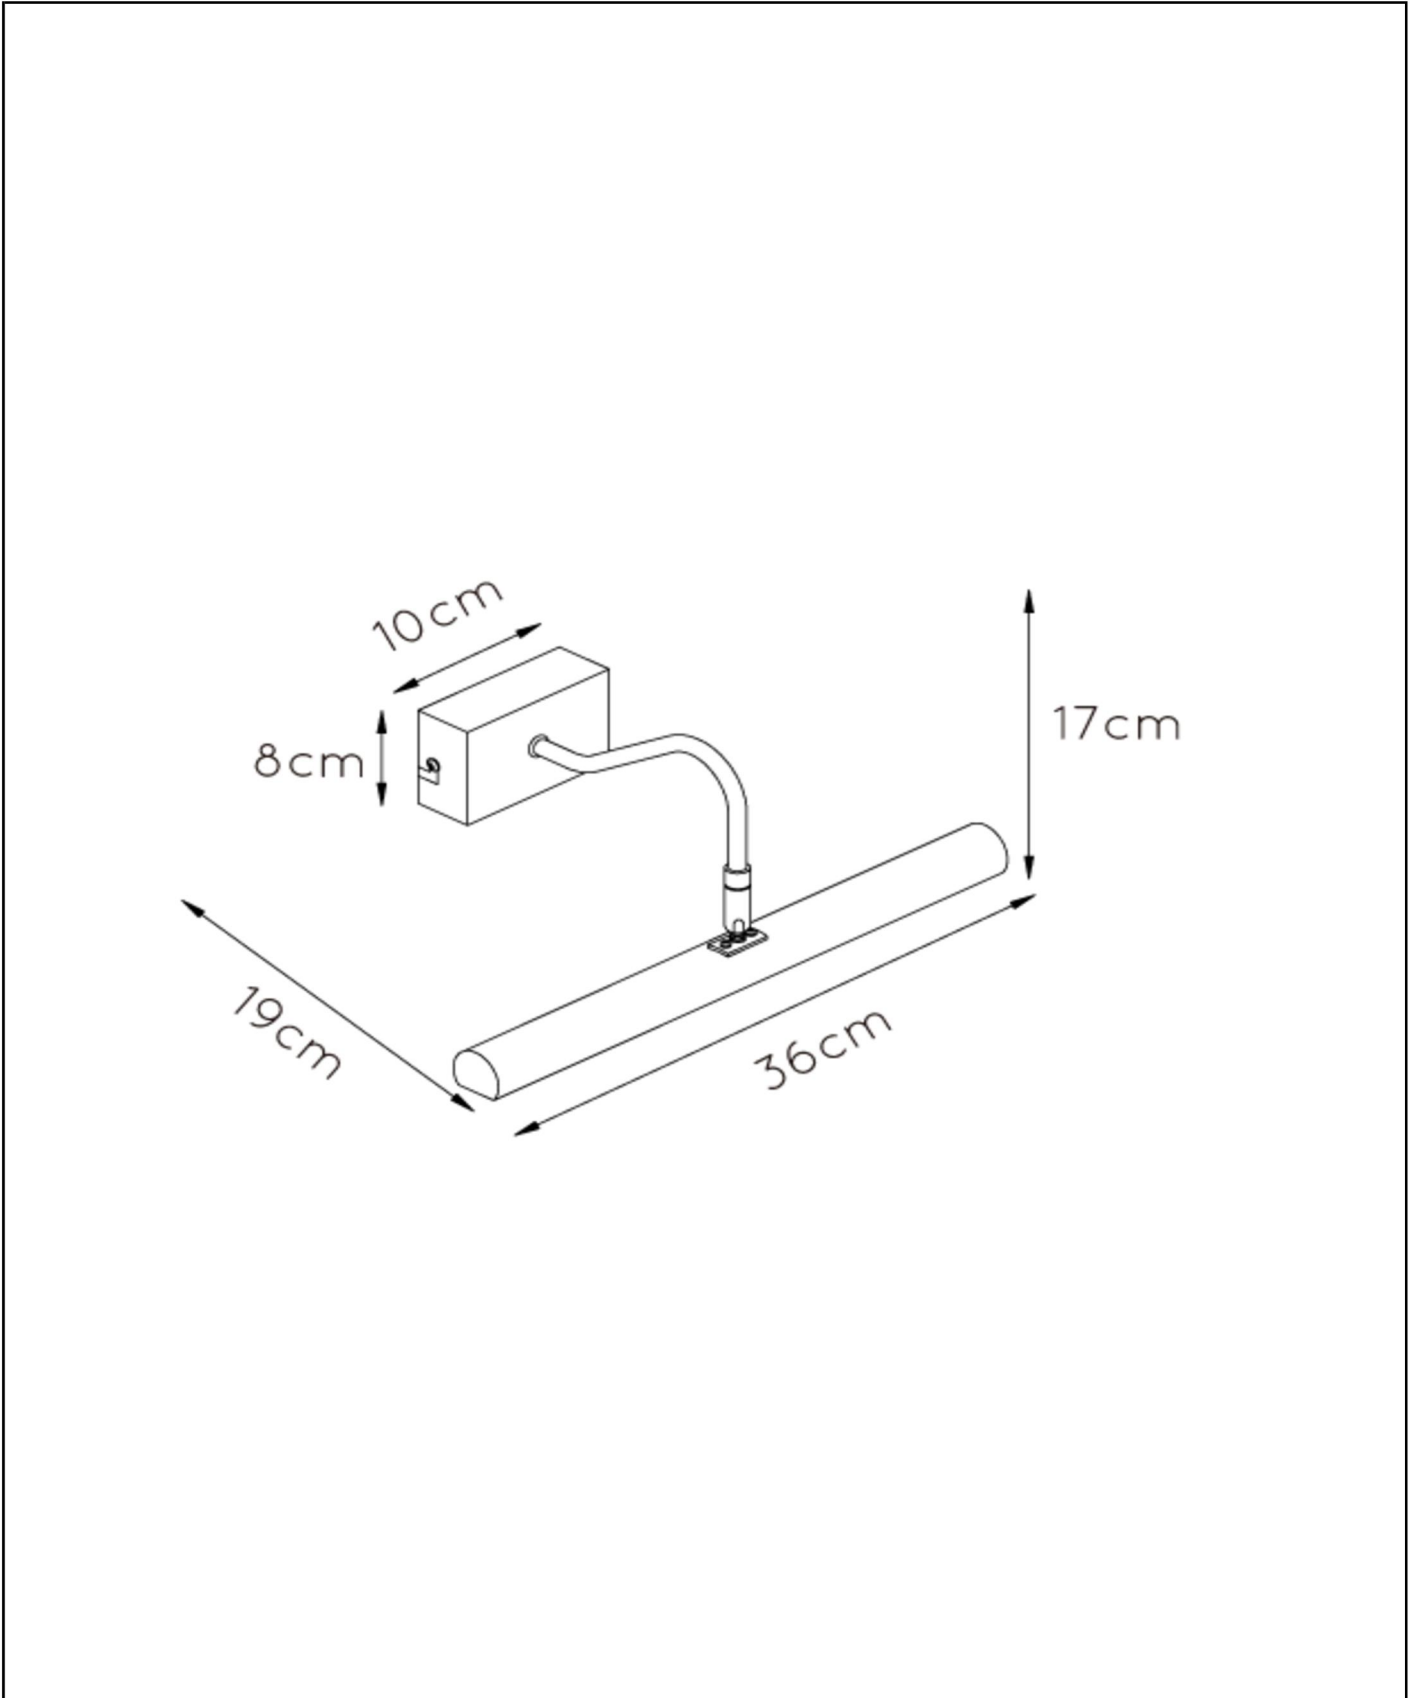

VINZ

Item number: 45299/02/02
EAN code: 54 11212452184

For more specifications or dimensions of this product please visit www.lucide.com