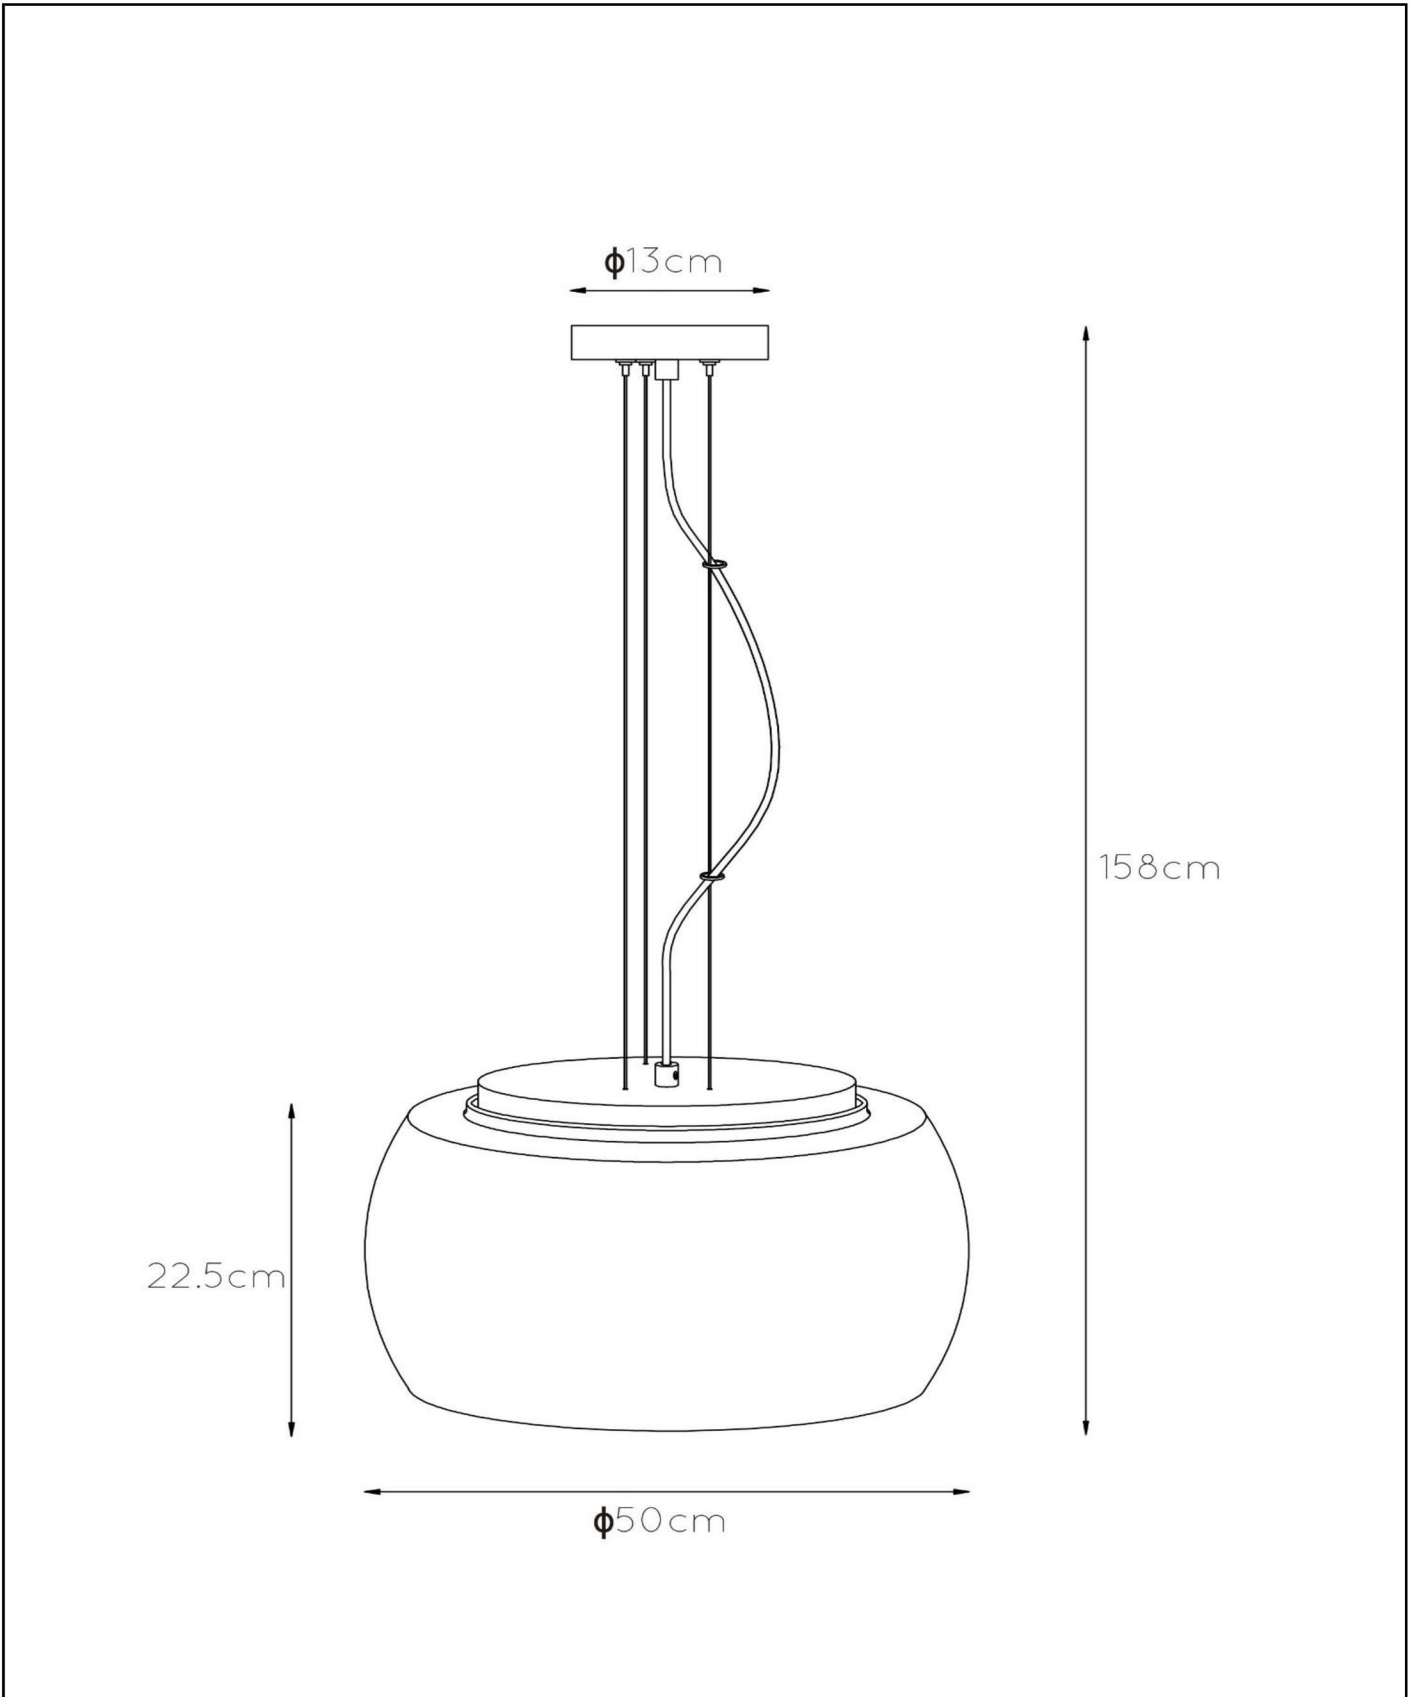

OLIVIA

Item number: 4540150/65
EAN code: 54 1121245210 8

For more specifications or dimensions of this product please visit www.lucide.com