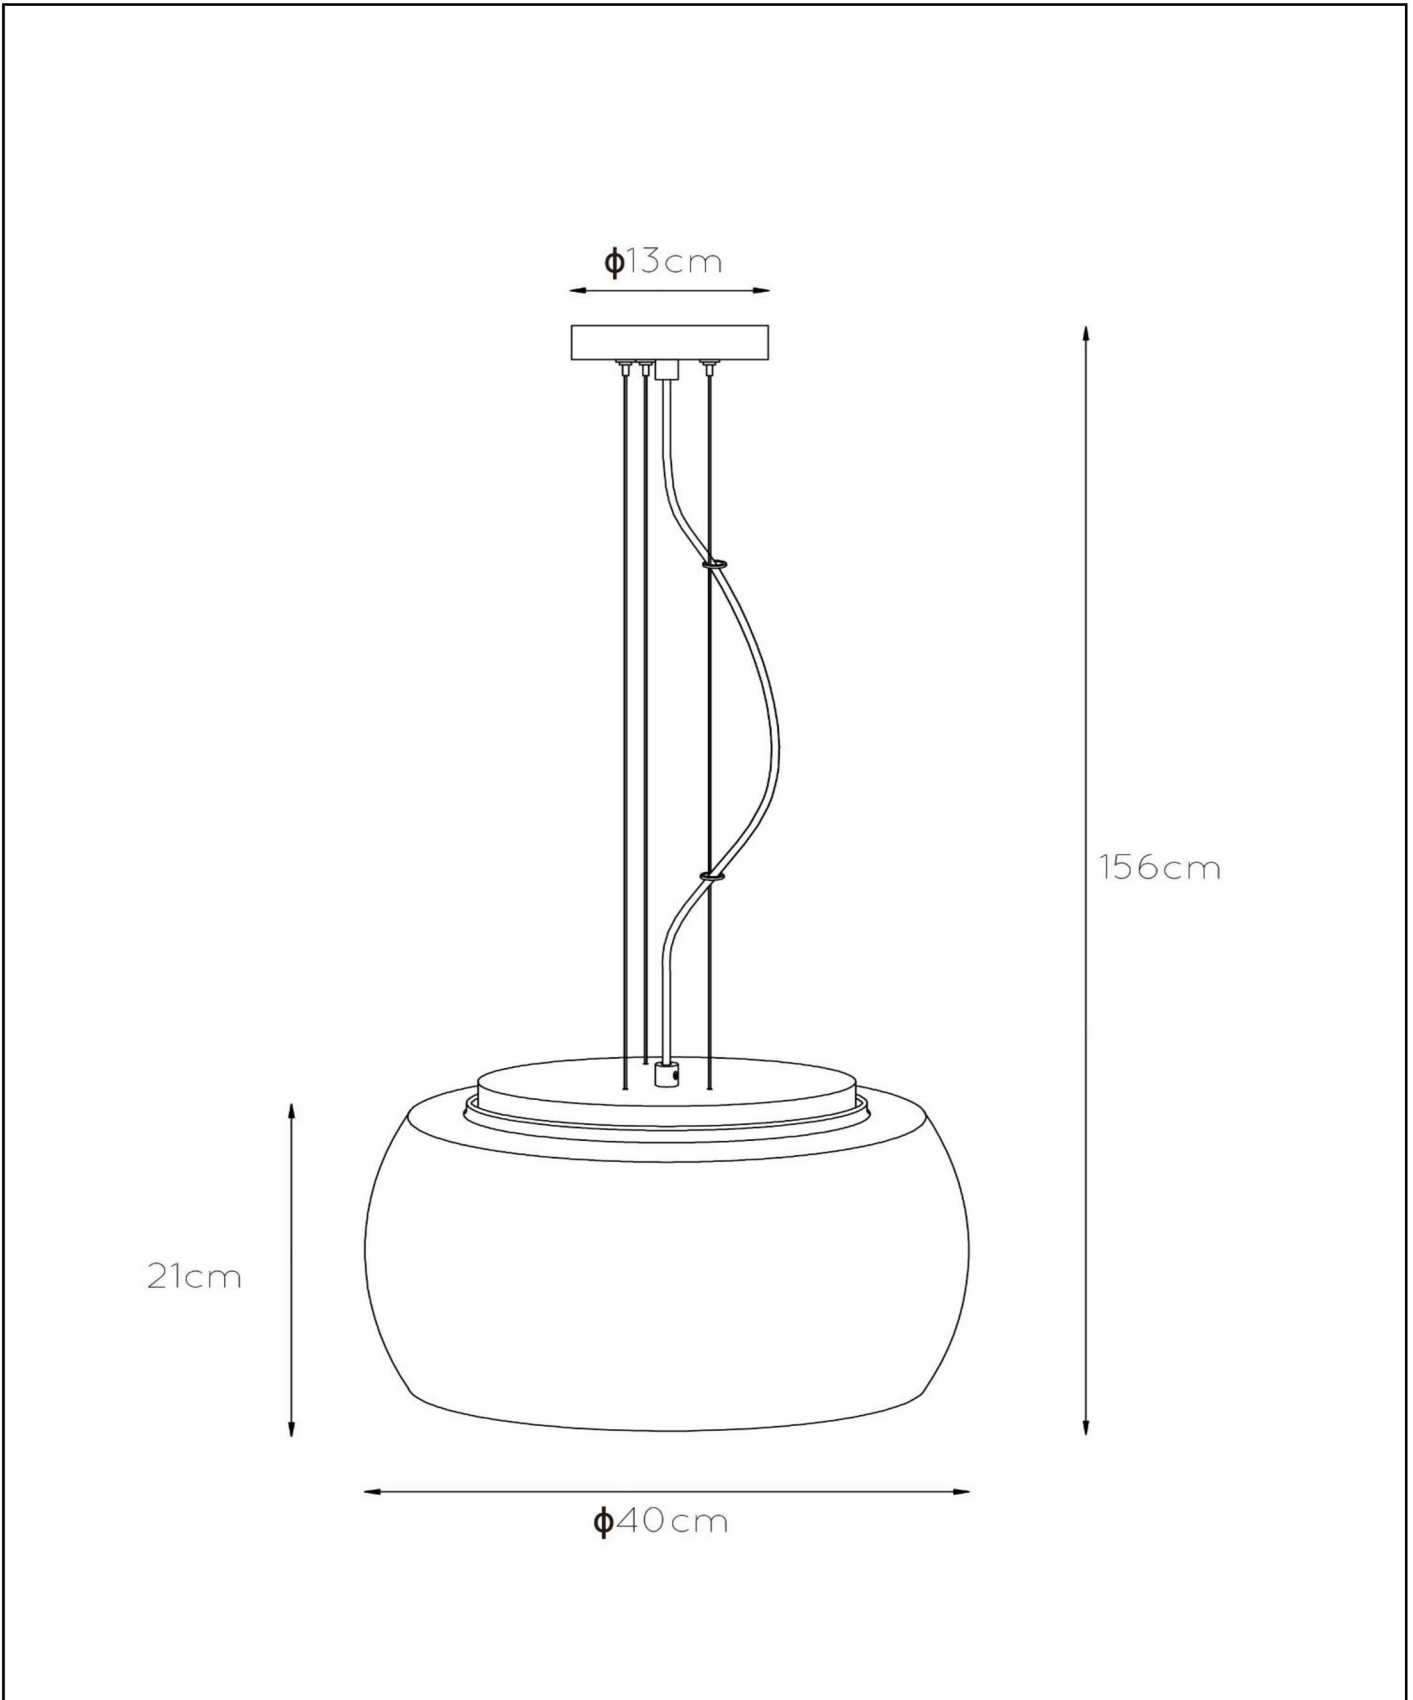

OLIVIA

Item number: 4540140/65
EAN code: 54 11212452092

For more specifications or dimensions of this product please visit www.lucide.com