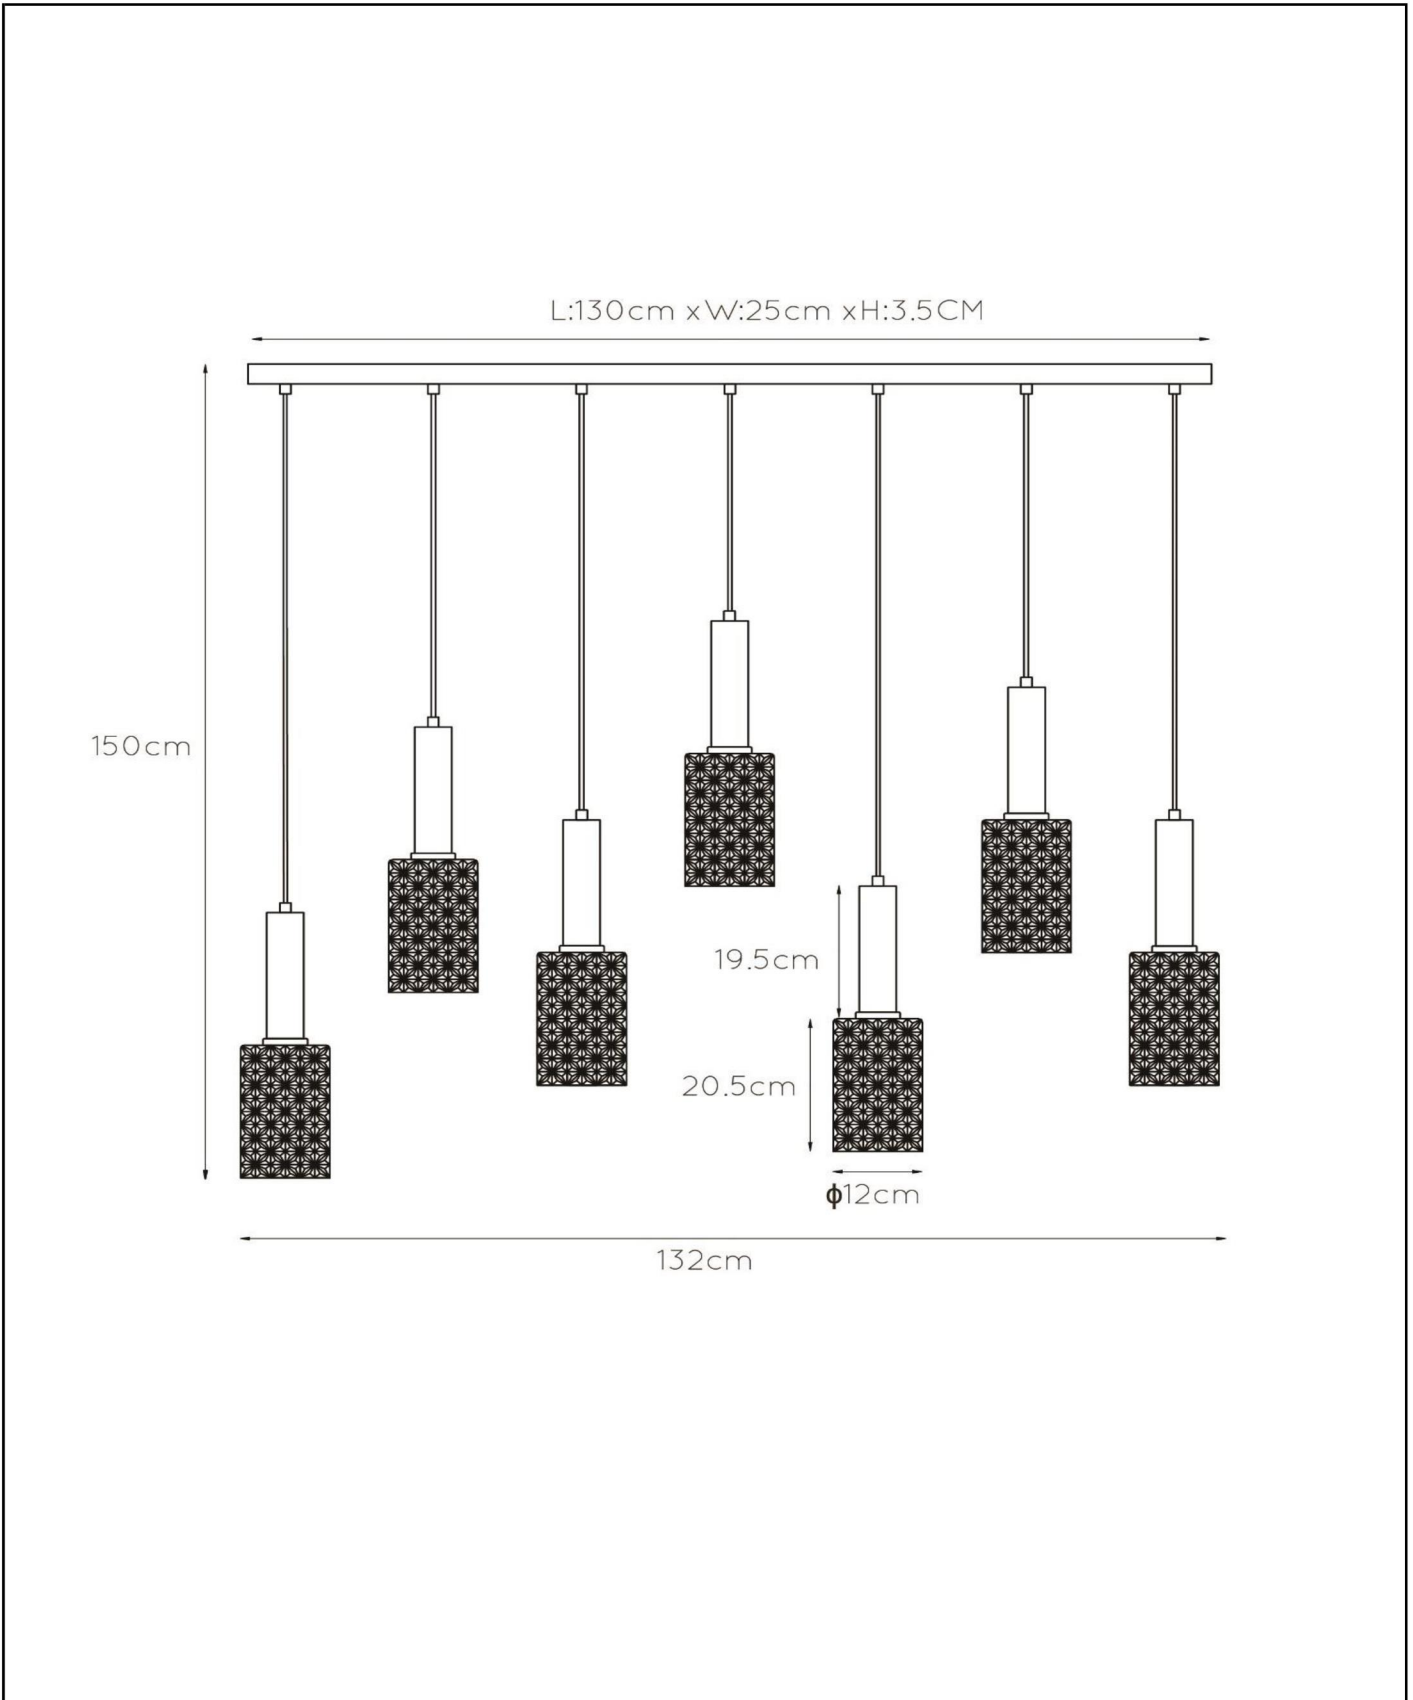

CORALIE

Item number: 45498/07/60
 EAN code: 54 112124520 16

For more specifications or dimensions of this product please visit www.lucide.com