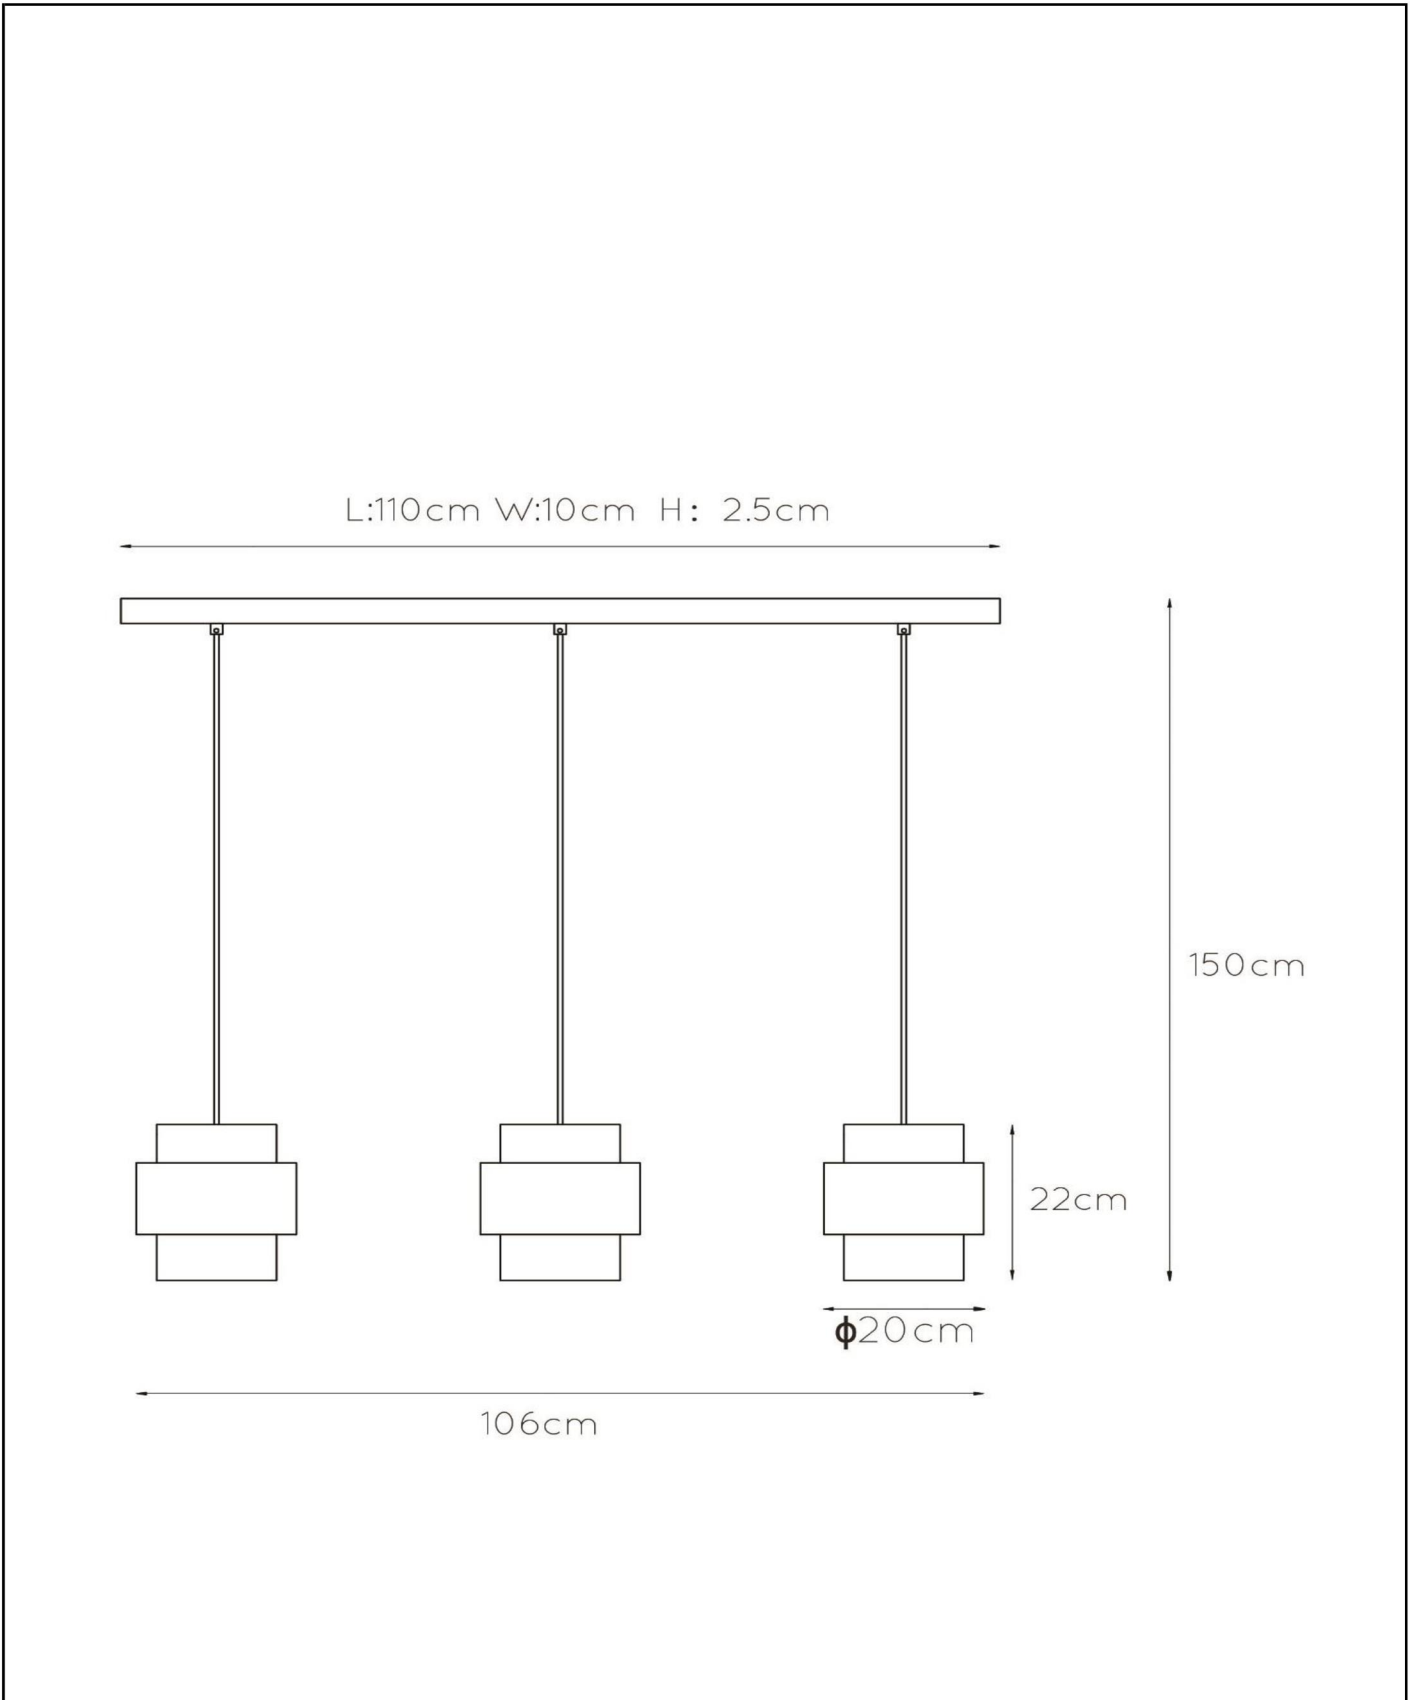

FIRMIN

Item number: 45497/03/02
EAN code: 54 11212451996

For more specifications or dimensions of this product please visit www.lucide.com