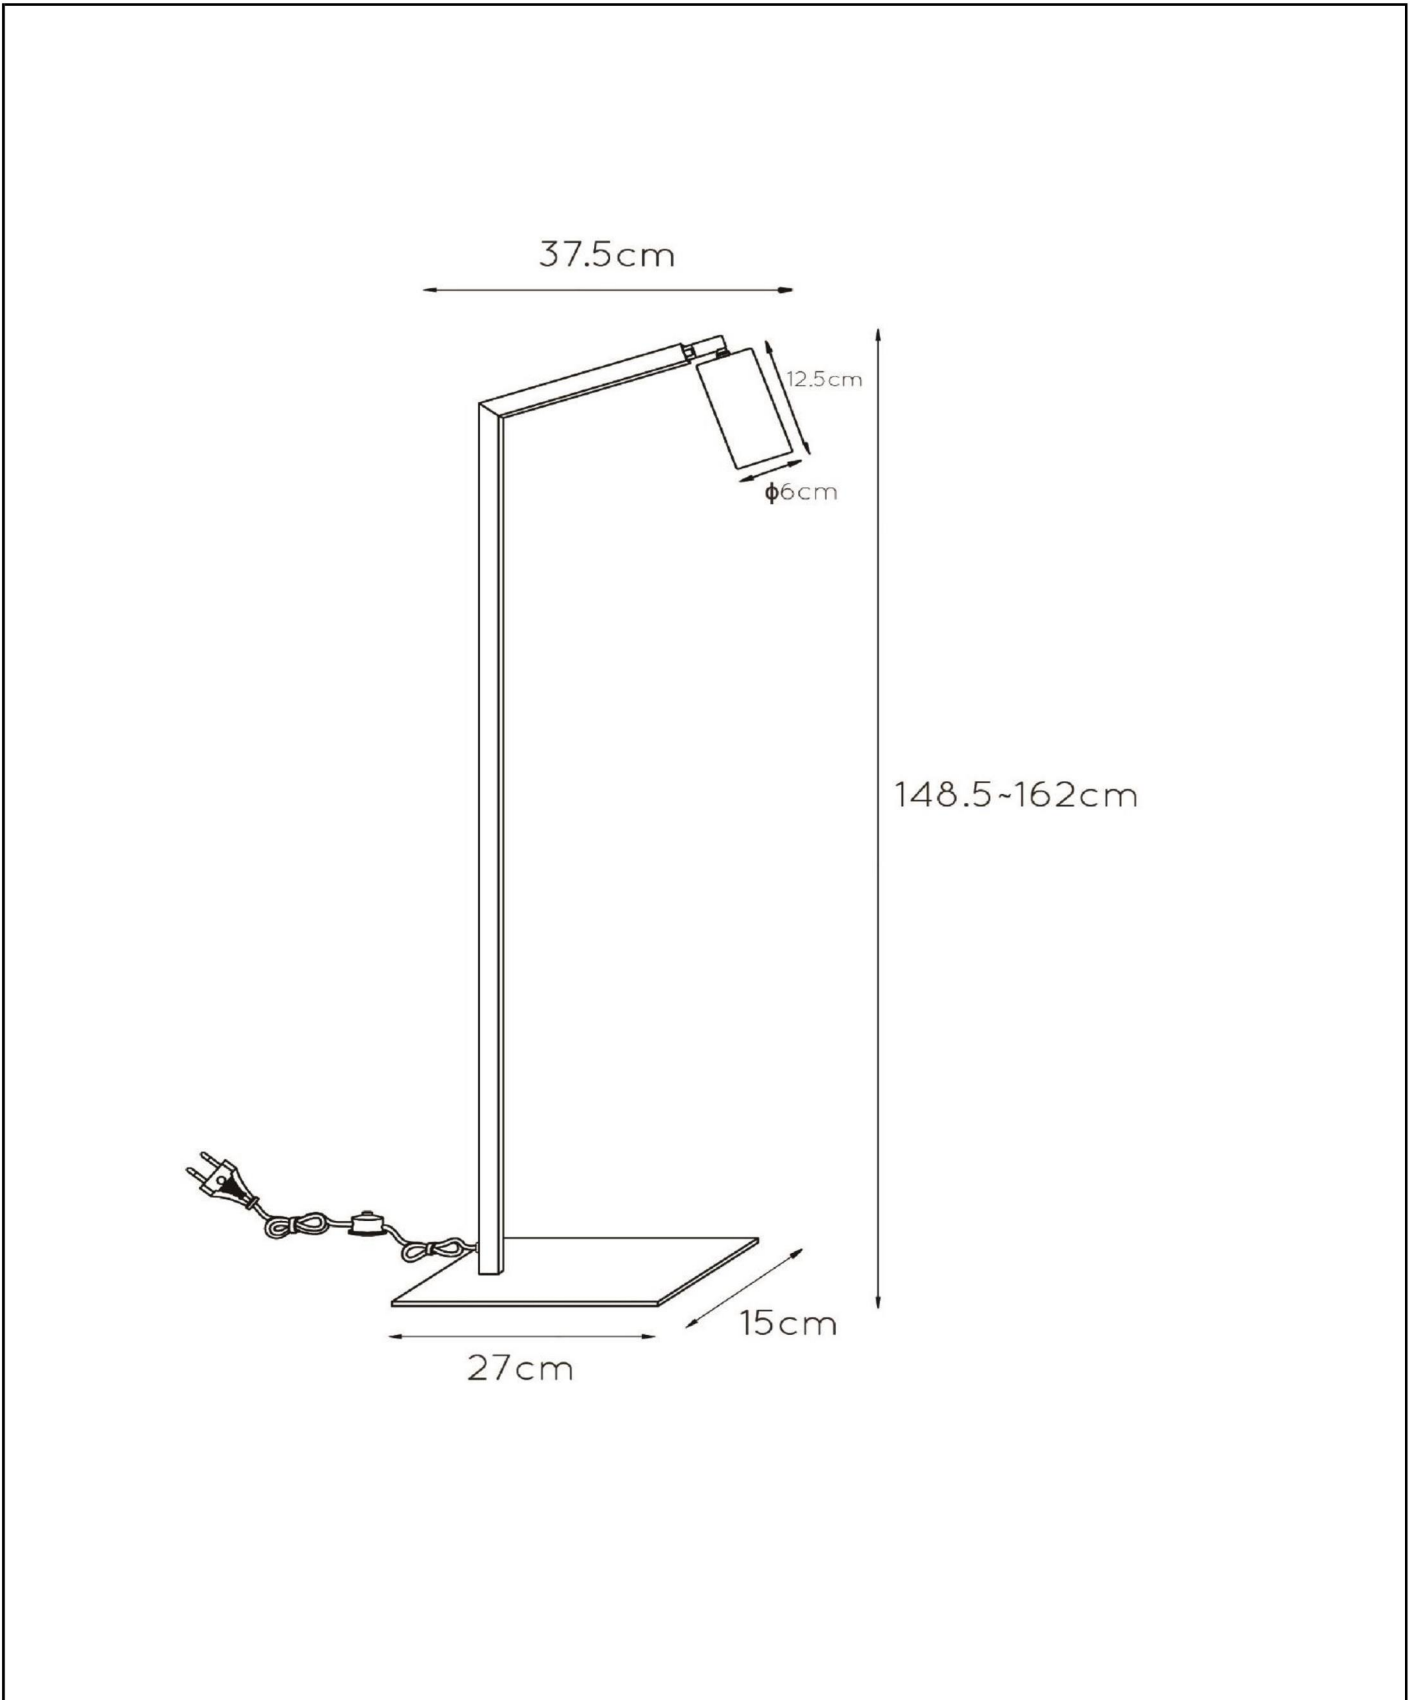

**SYBIL**

Item number: 45799/01/30  
EAN code: 54 11212451798

For more specifications or dimensions of this product please visit [www.lucide.com](http://www.lucide.com)