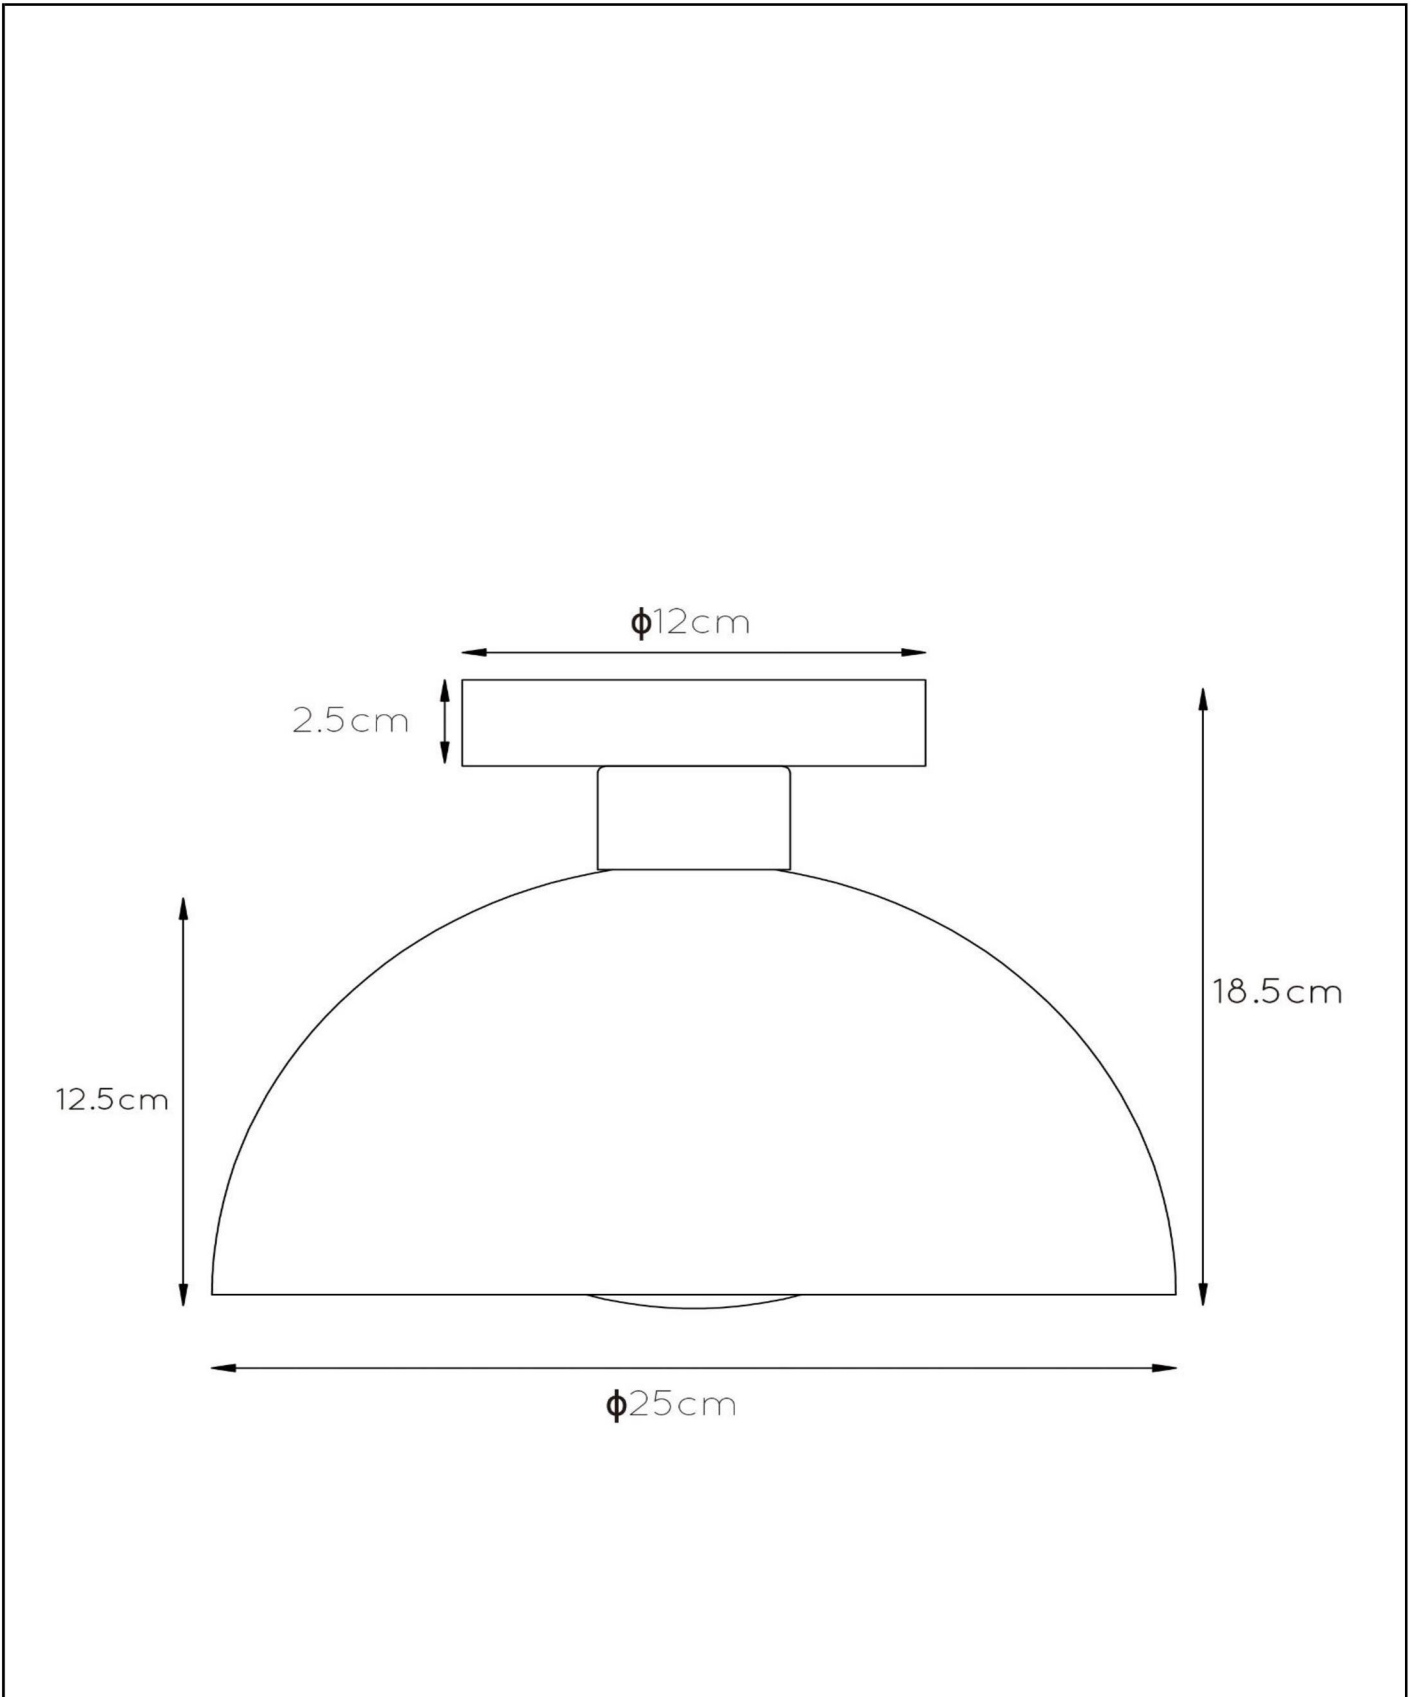

SIEMON

Item number: 45196/01/30
 EAN code: 54 11212451705

For more specifications or dimensions of this product please visit www.lucide.com