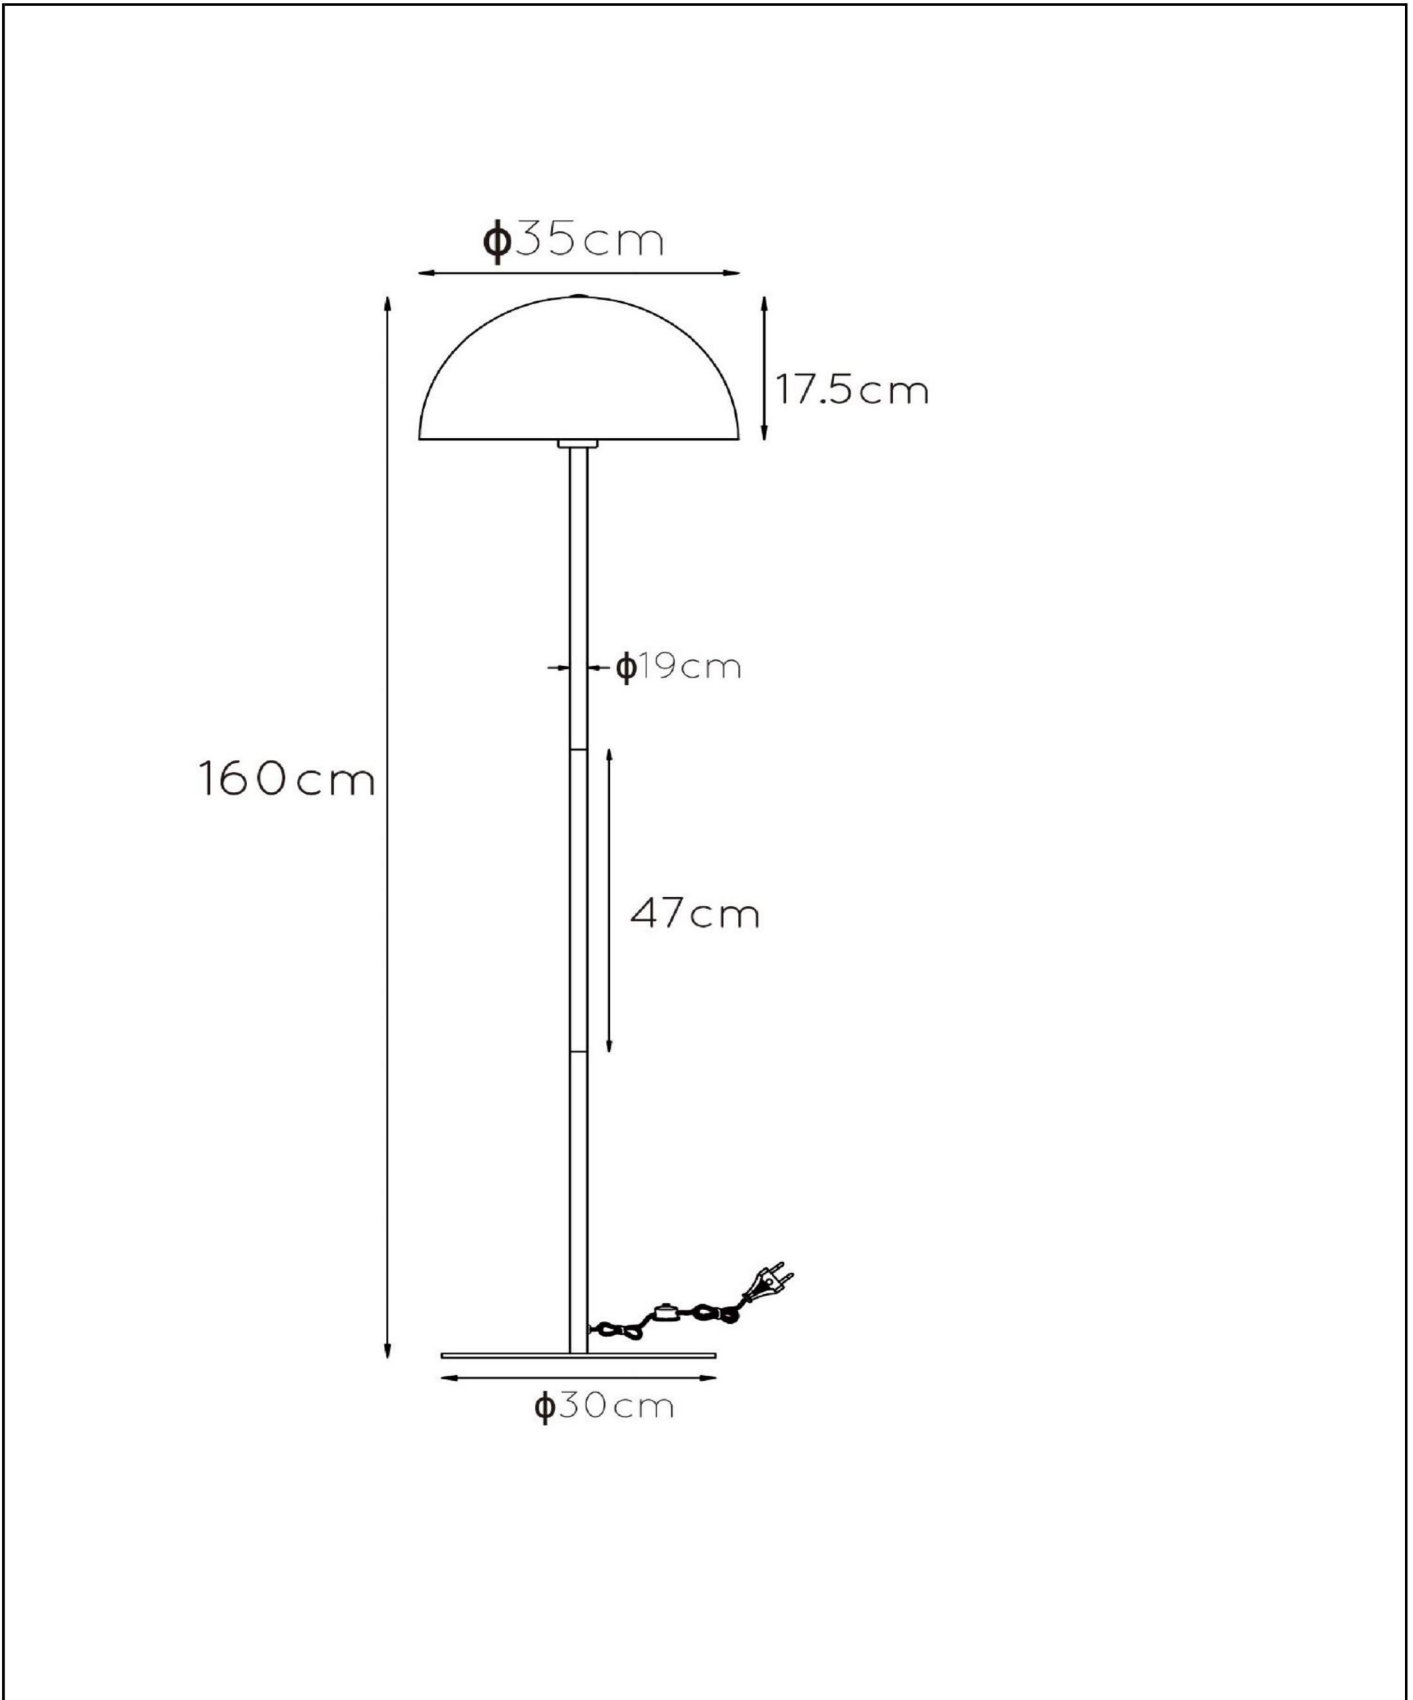

**SIEMON**

Item number: 45796/0130  
EAN code: 54 11212451668

For more specifications or dimensions of this product please visit [www.lucide.com](http://www.lucide.com)