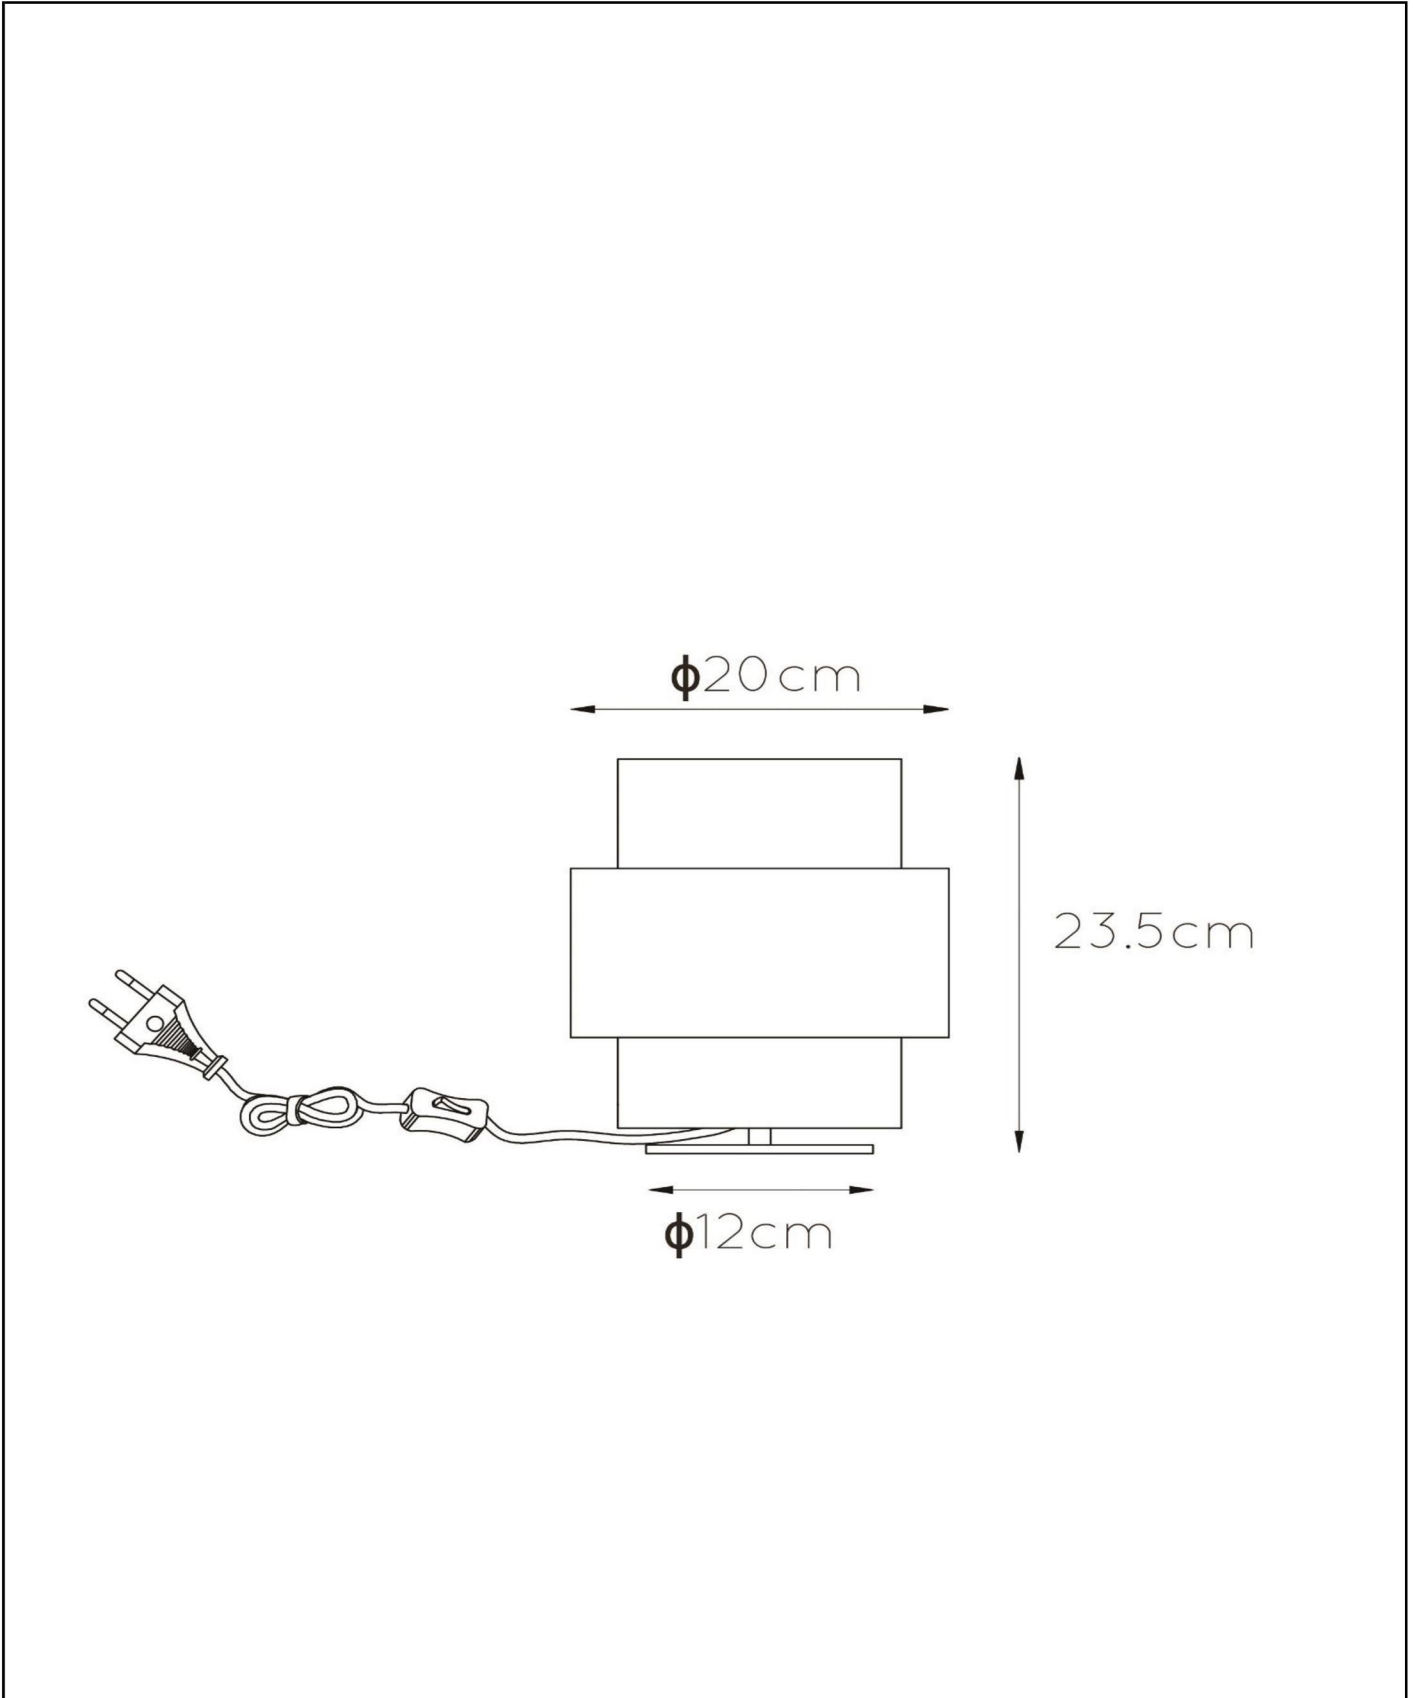

FIRMIN

Item number: 45597/20/02
EAN code: 54 11212451637

For more specifications or dimensions of this product please visit www.lucide.com