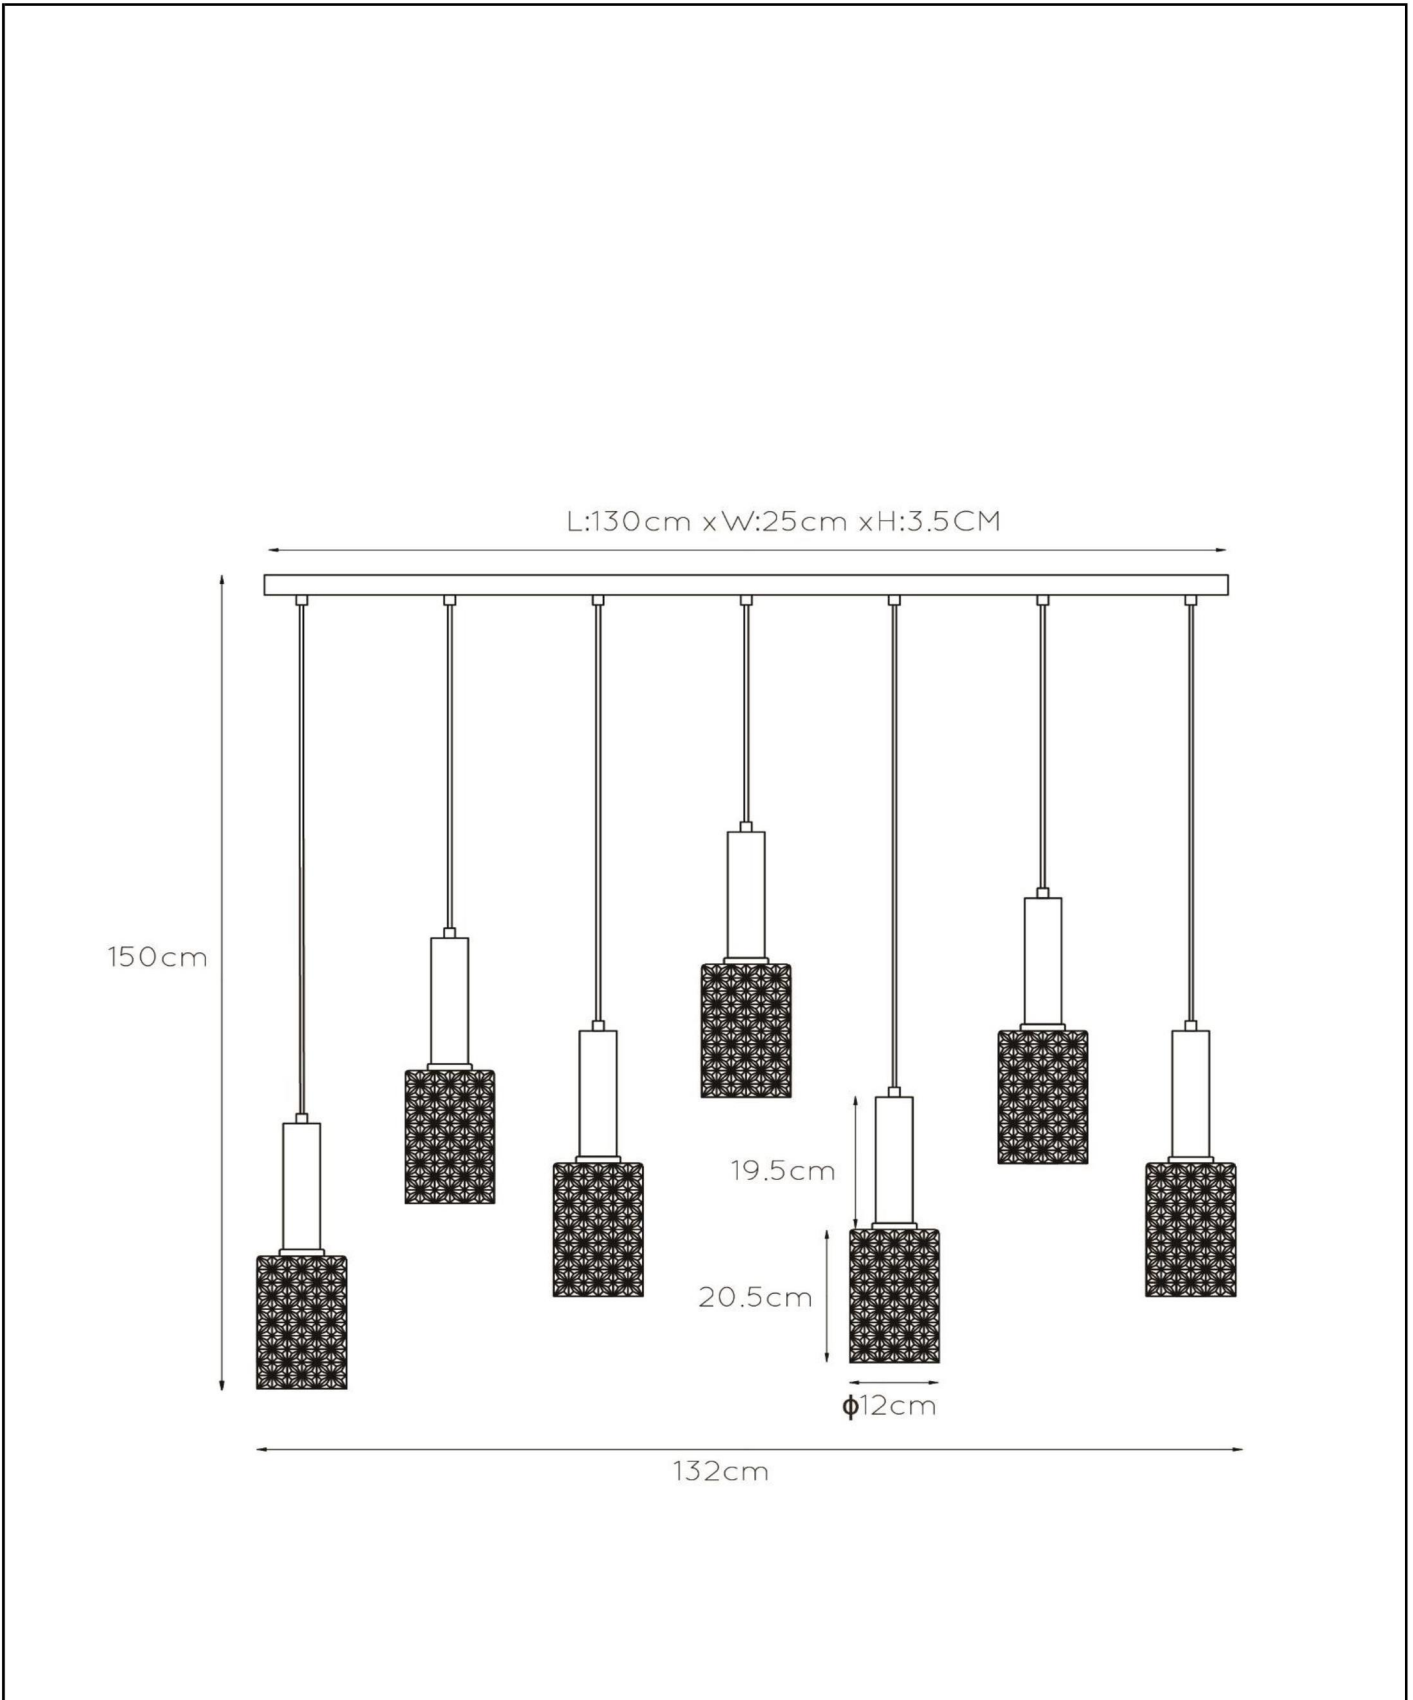

CORALIE

Item number: 45498/07/02
 EAN code: 54 11212451620

For more specifications or dimensions of this product please visit www.lucide.com