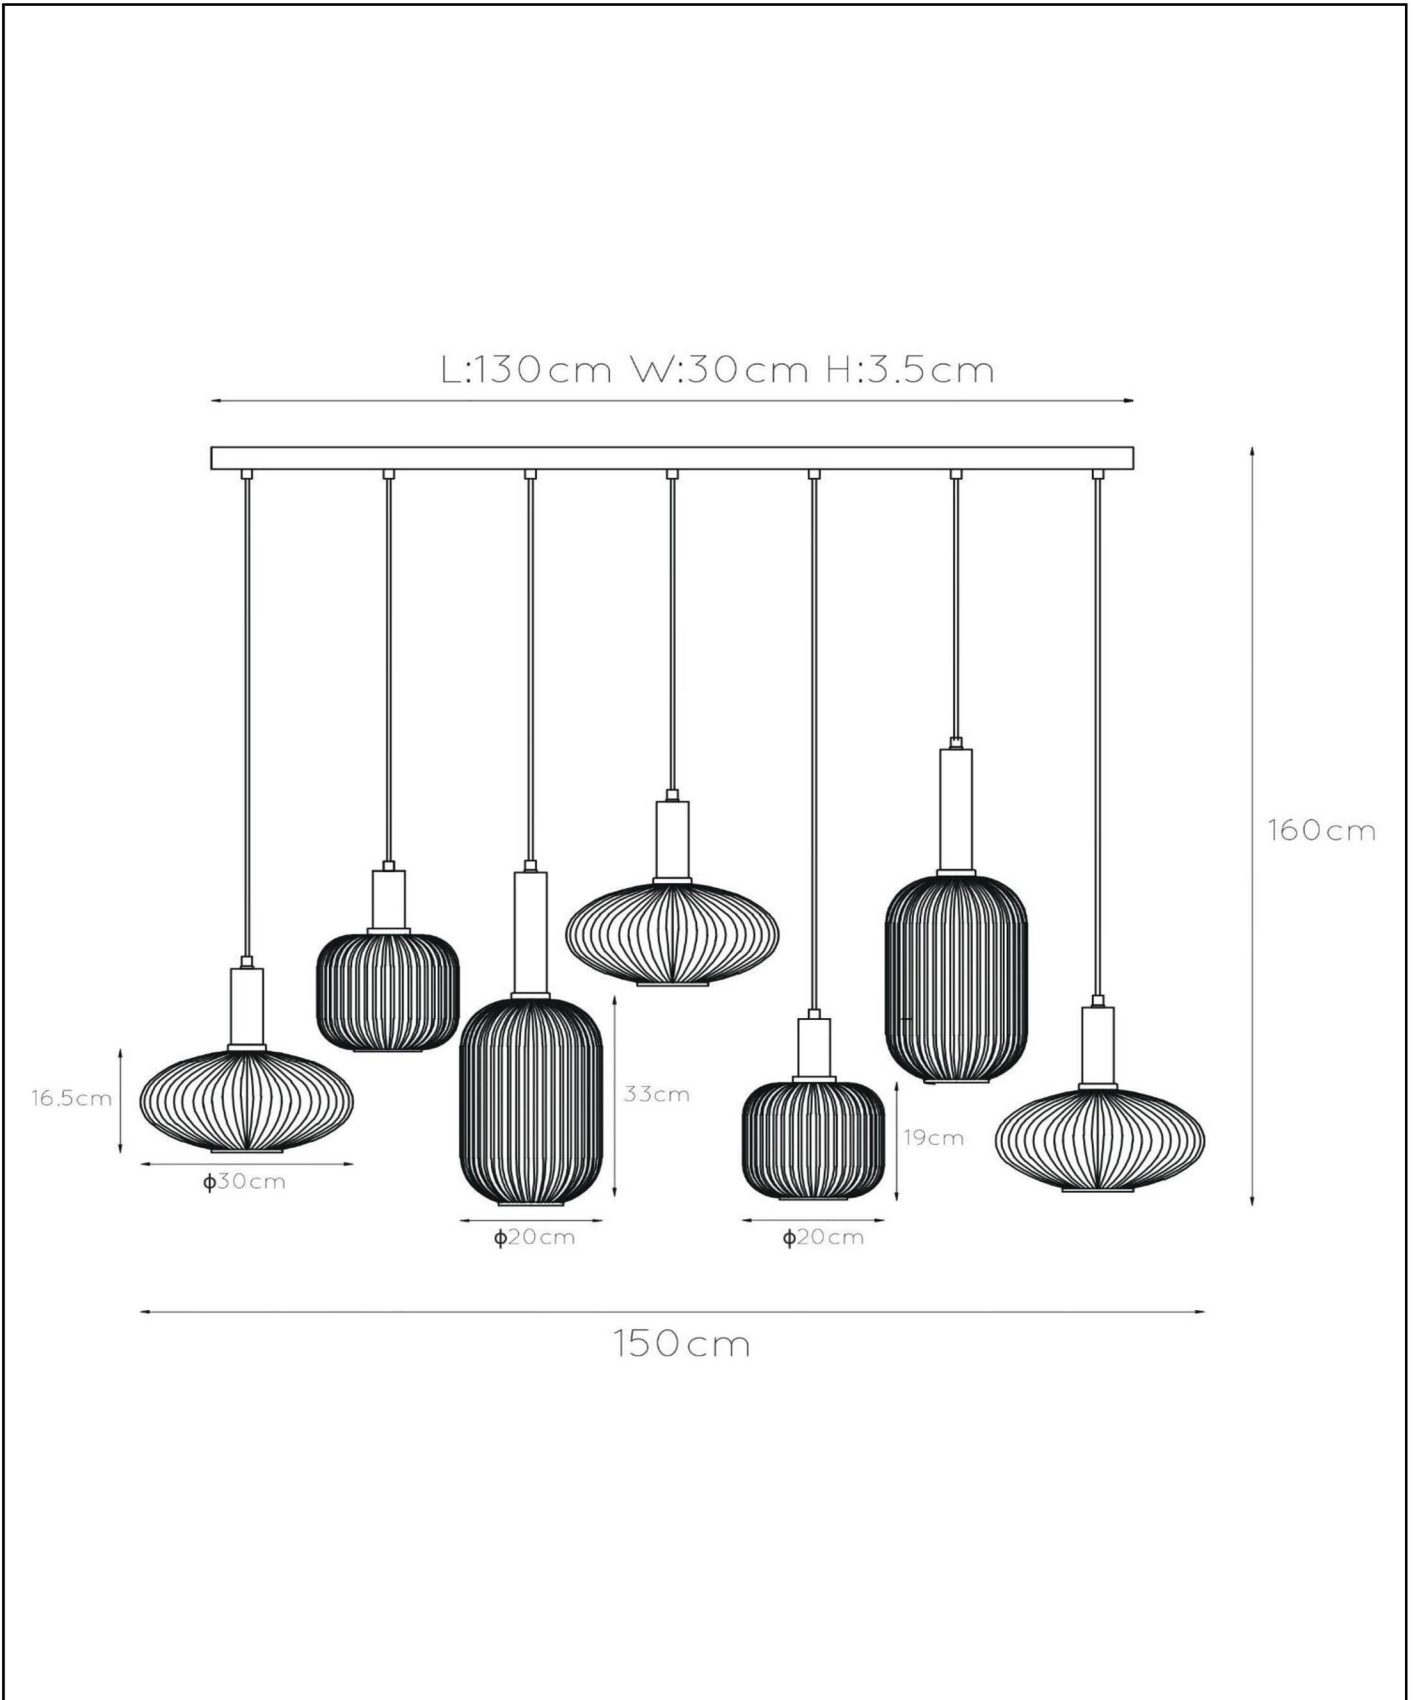

MALOTO

Item number: 45386/07/62
 EAN code: 54 11212451569

For more specifications or dimensions of this product please visit www.lucide.com