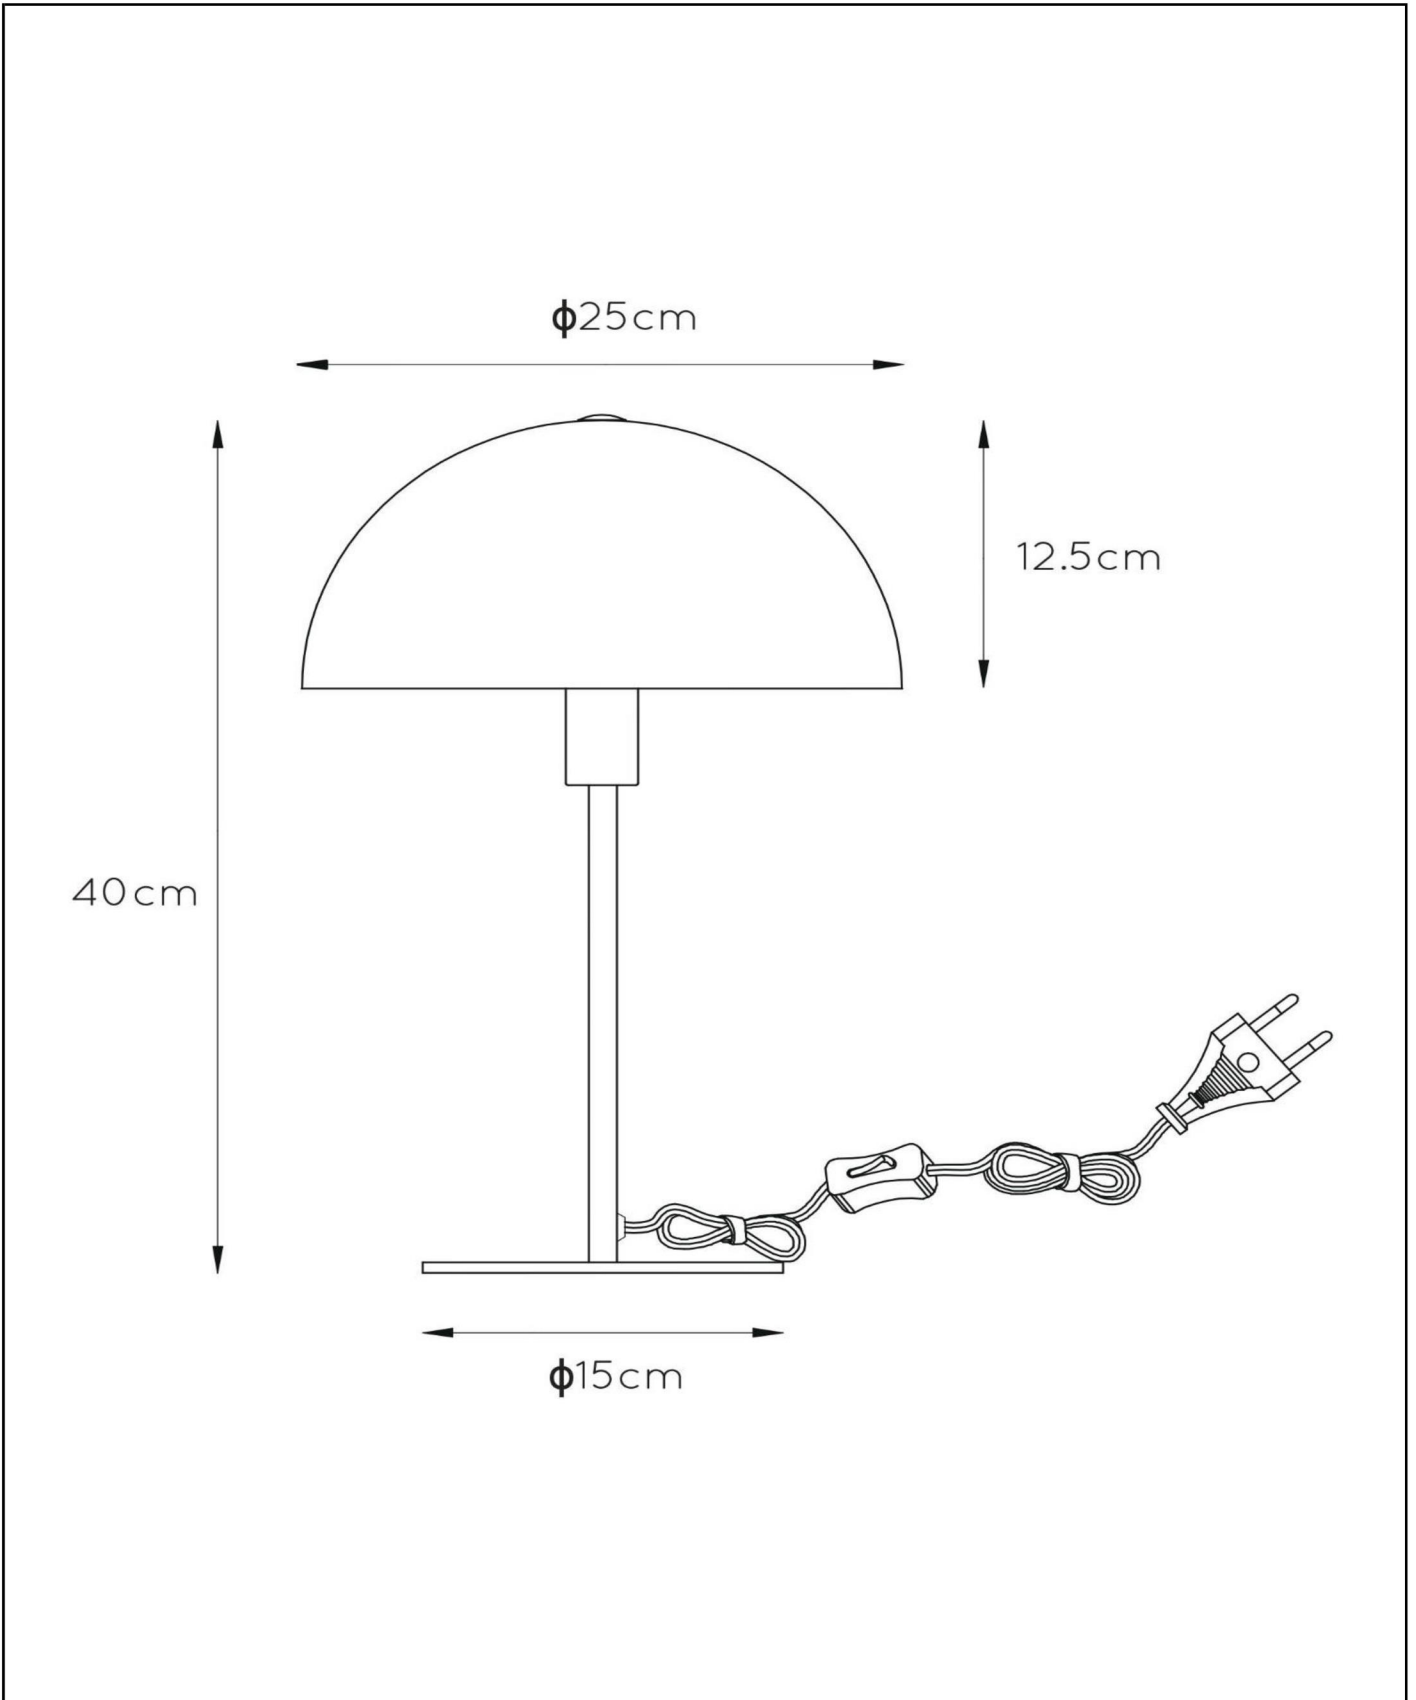

**SIEMON**

Item number: 45596/0130  
EAN code: 54 11212451521

For more specifications or dimensions of this product please visit [www.lucide.com](http://www.lucide.com)