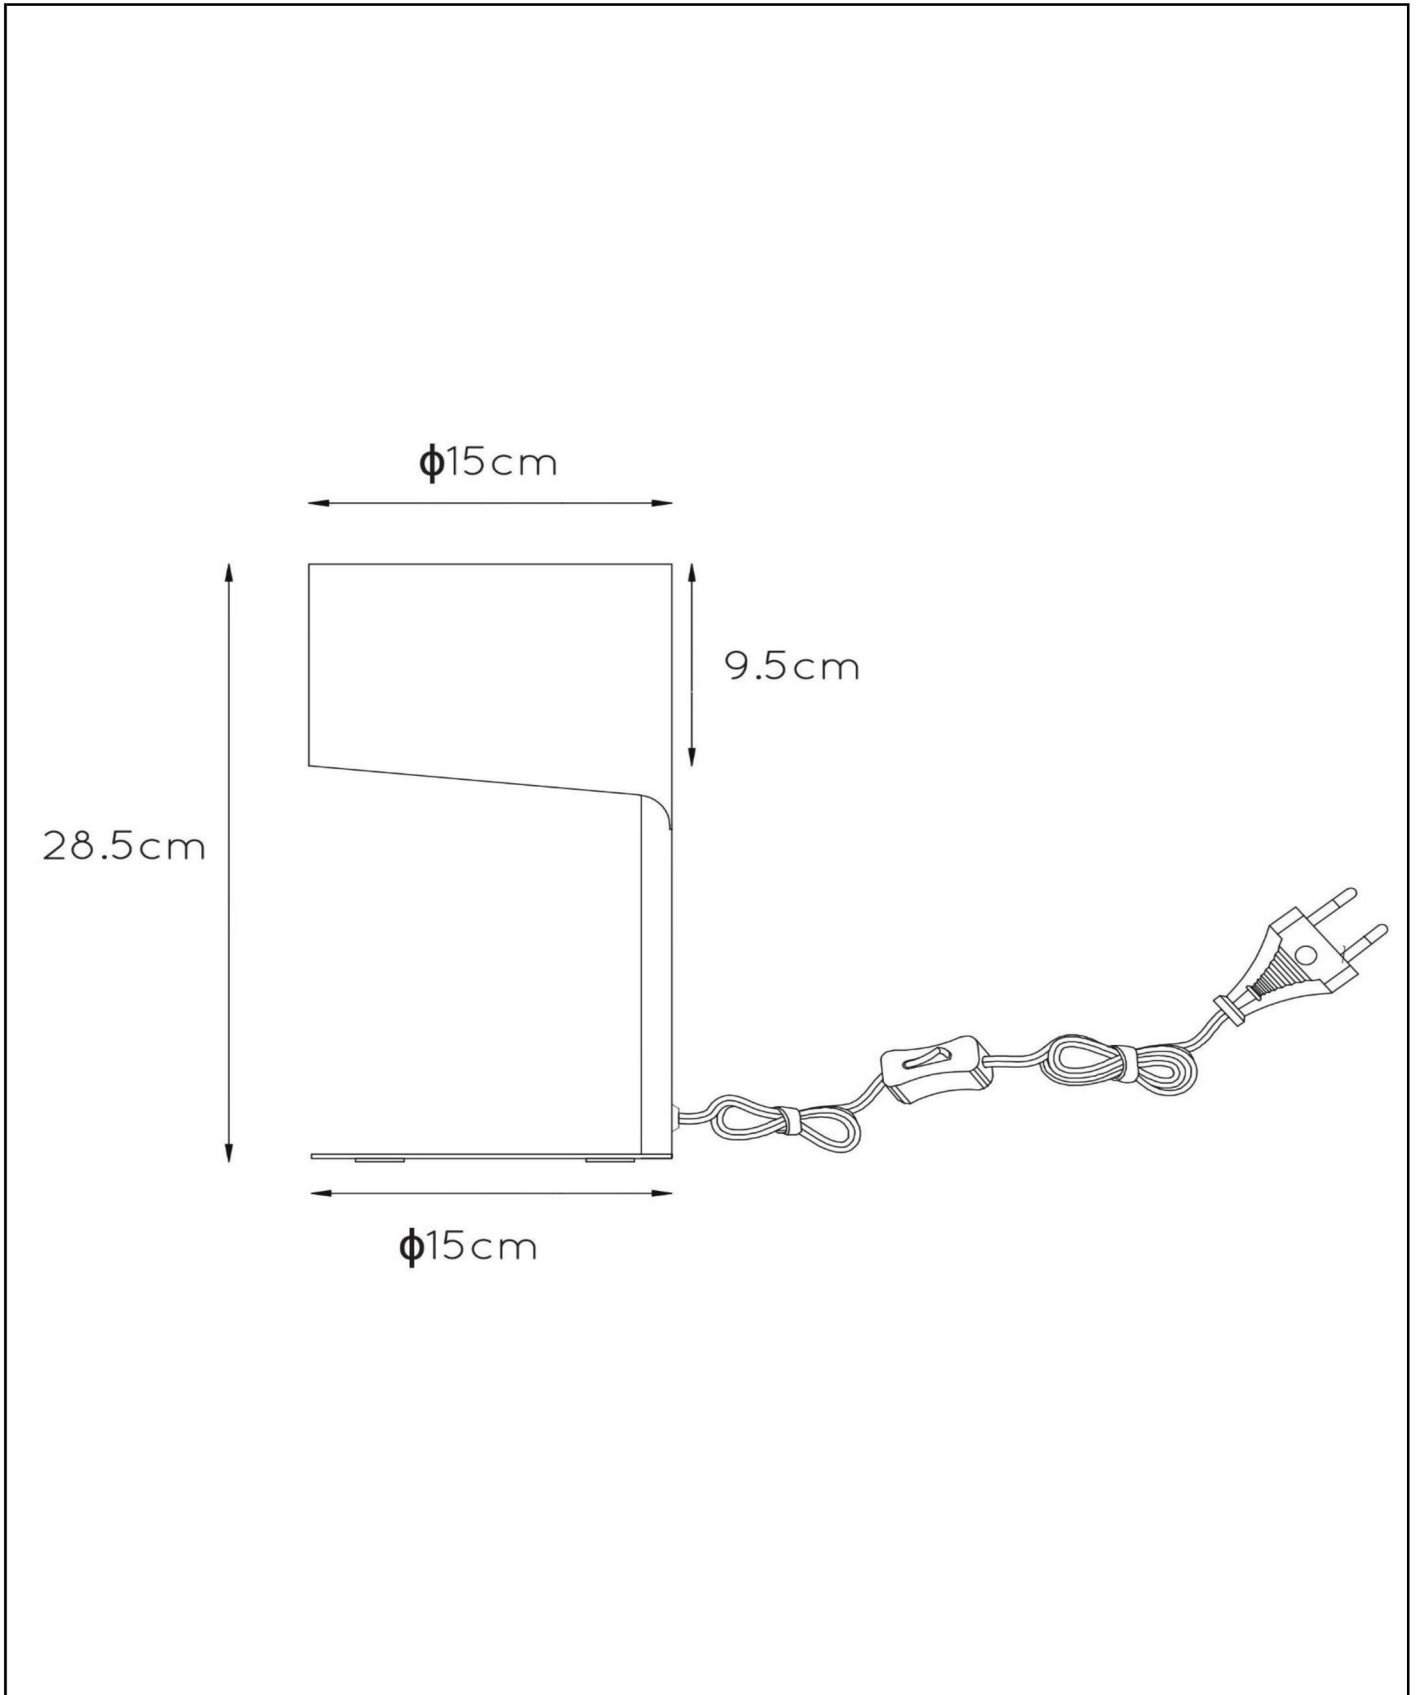

KNULLE

Item number: 45504/0136
EAN code: 54 11212450 722

For more specifications or dimensions of this product please visit www.lucide.com