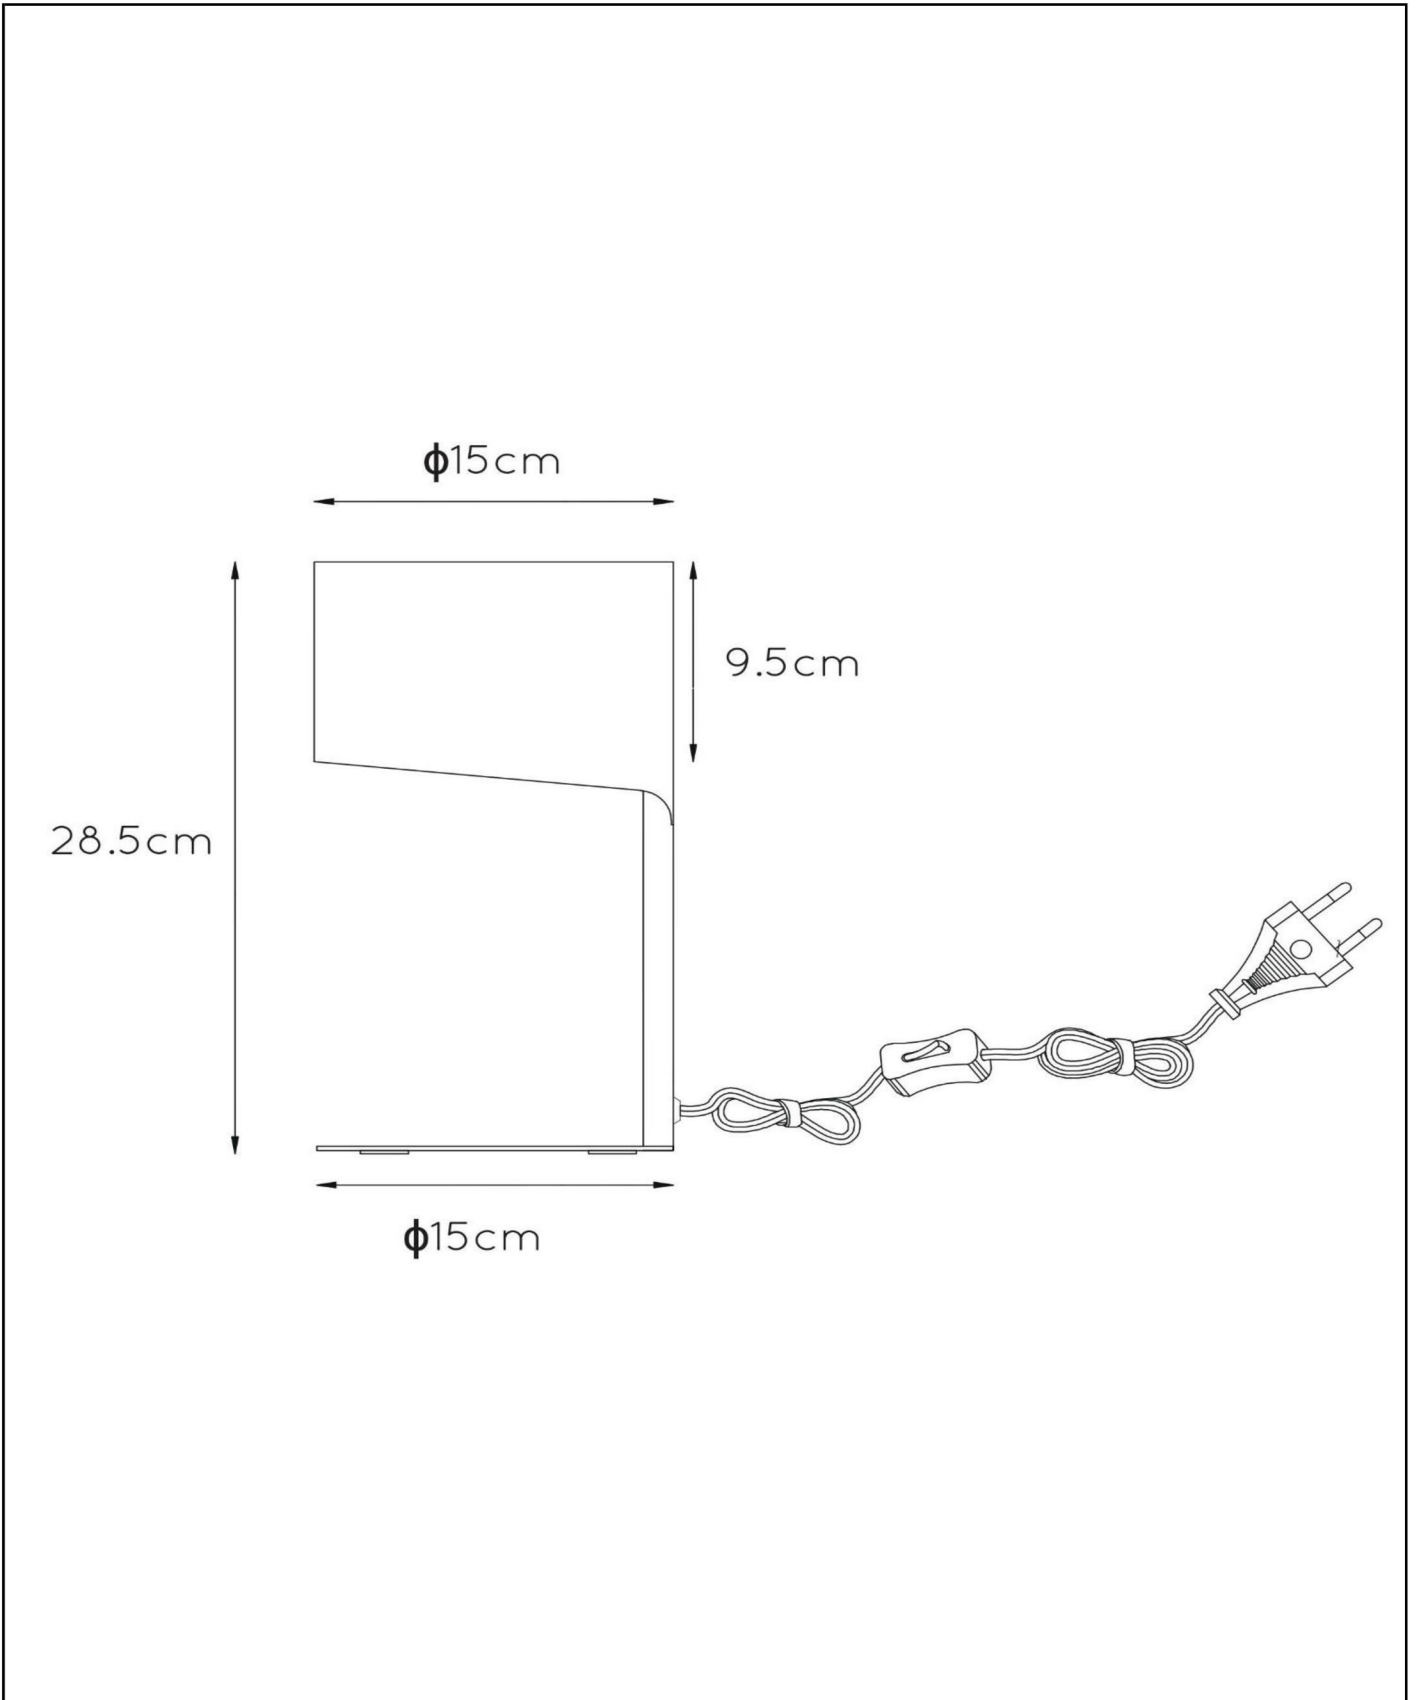

KNULLE

Item number: 45504/0131
EAN code: 54 11212450 715

For more specifications or dimensions of this product please visit www.lucide.com