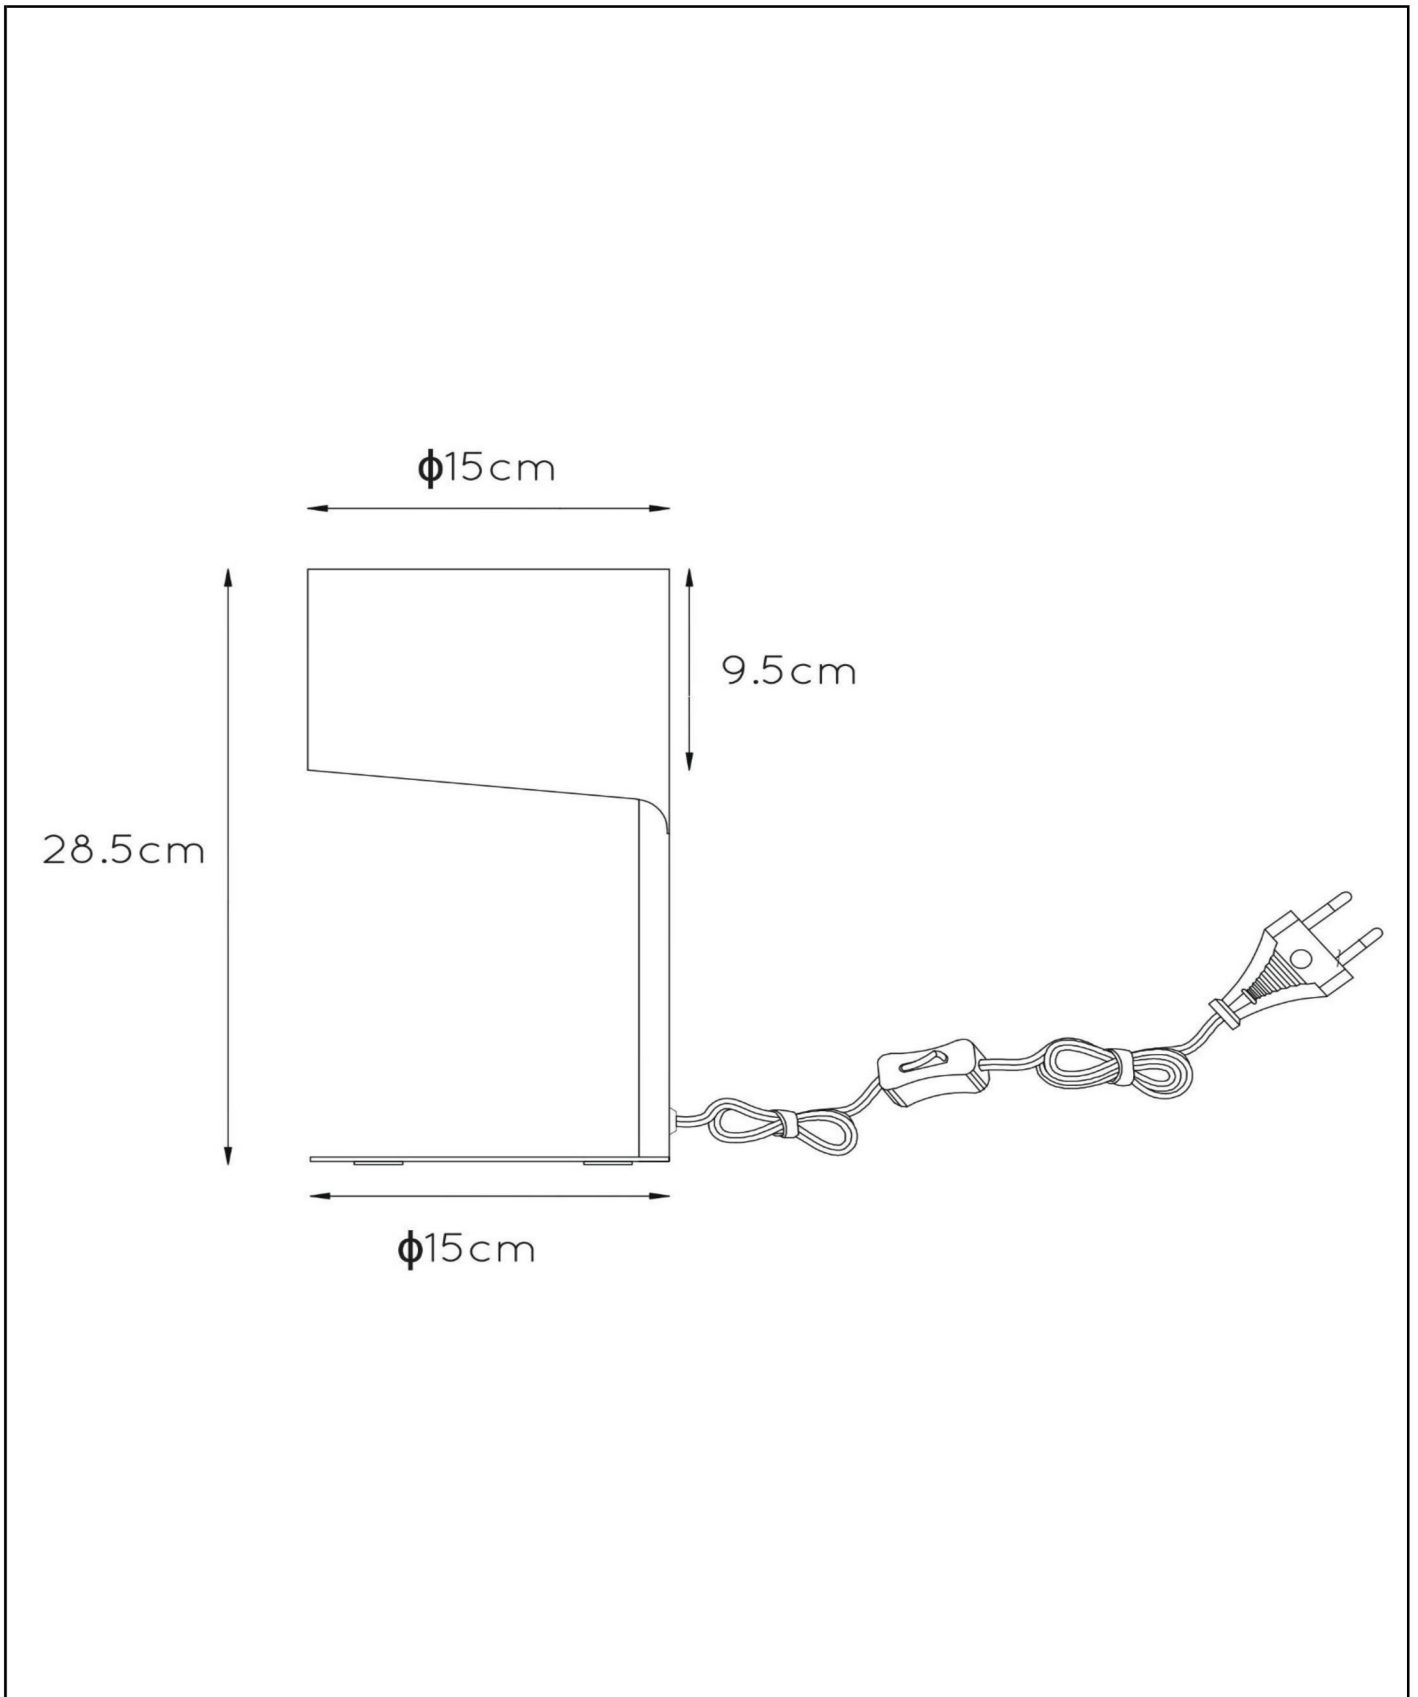

KNULLE

Item number: 45504/01/30
EAN code: 54 11212450 708

For more specifications or dimensions of this product please visit www.lucide.com