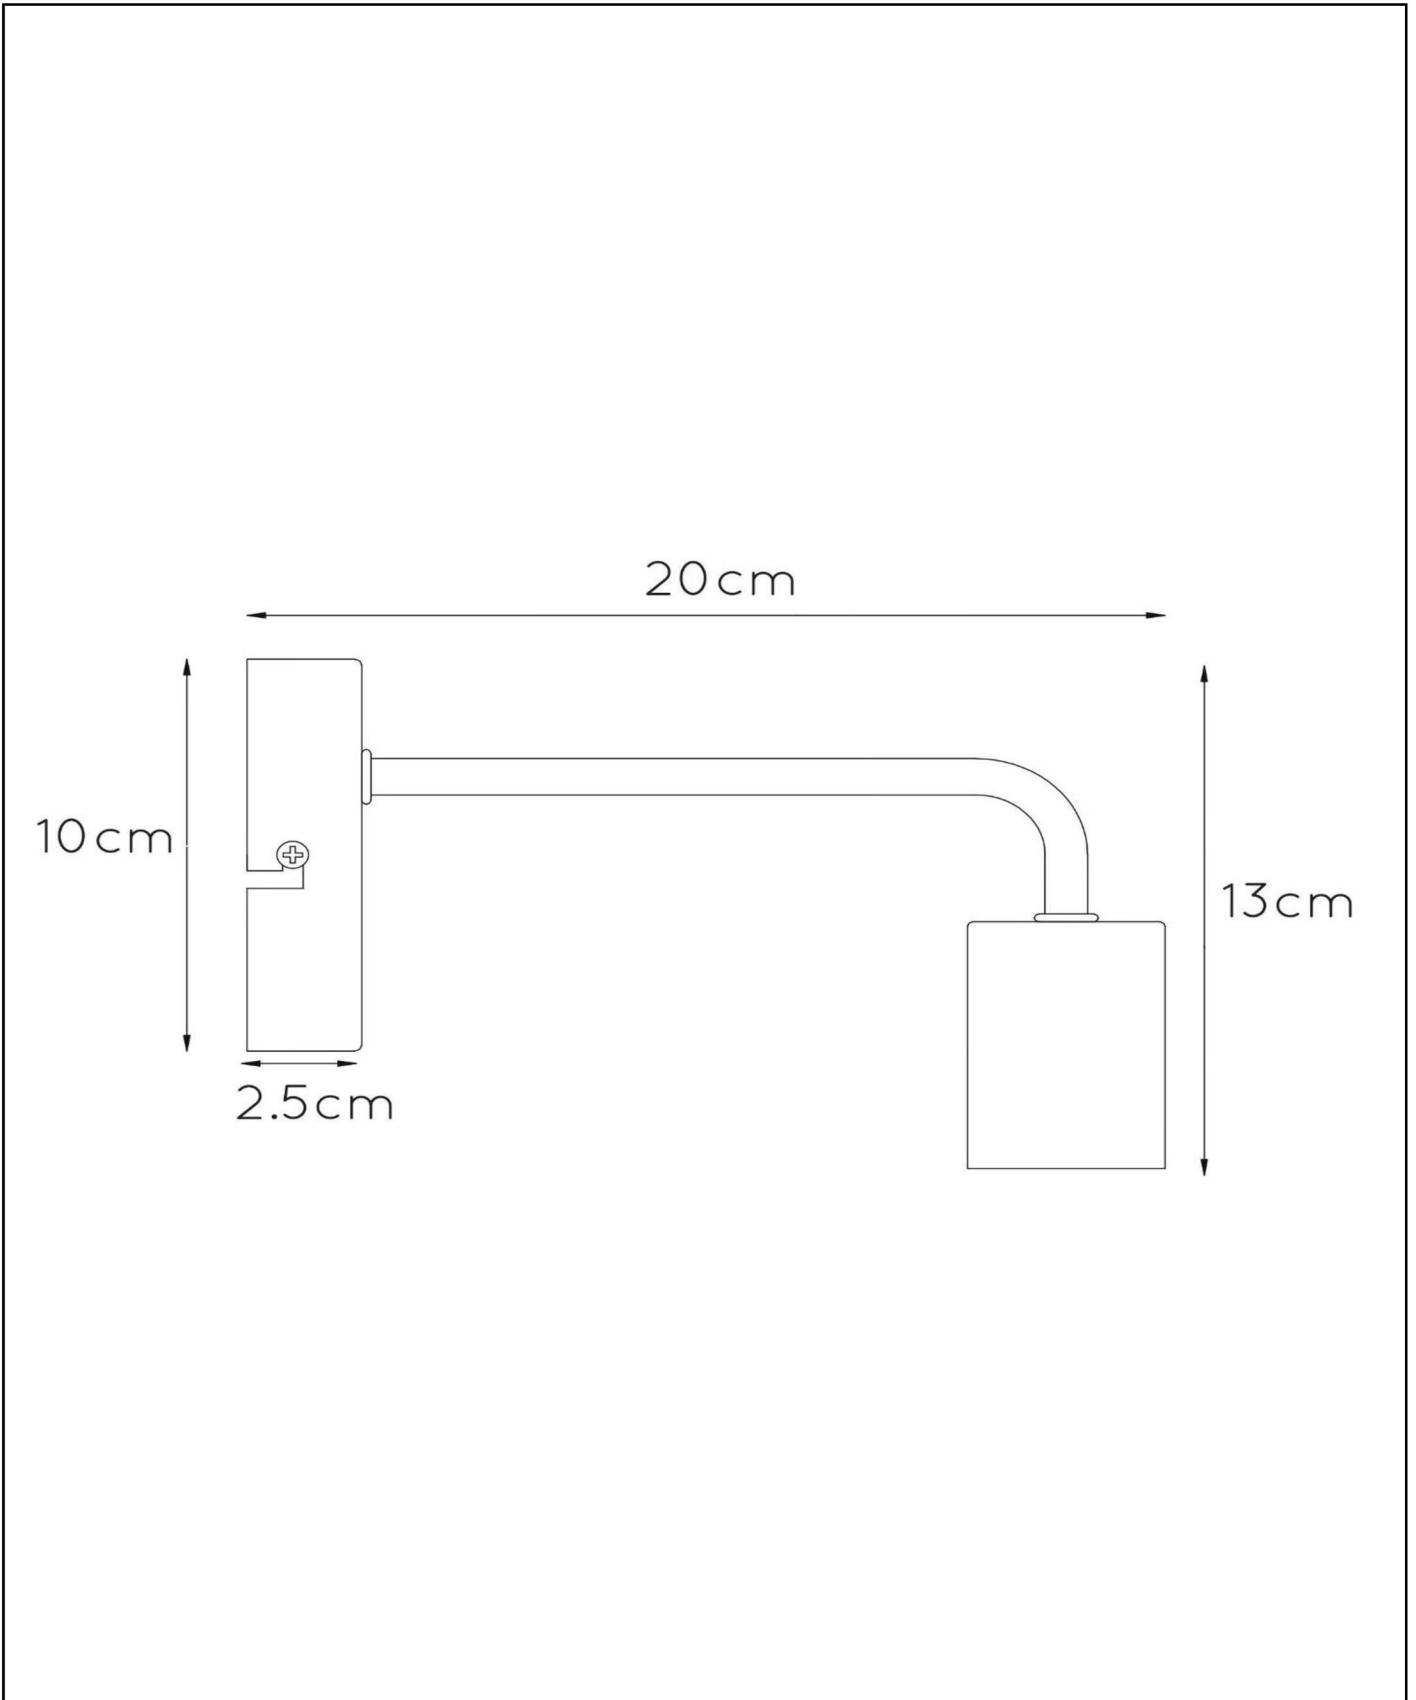

SCOTT

Item number: 45265/0131
EAN code: 54 11212450 661

For more specifications or dimensions of this product please visit www.lucide.com