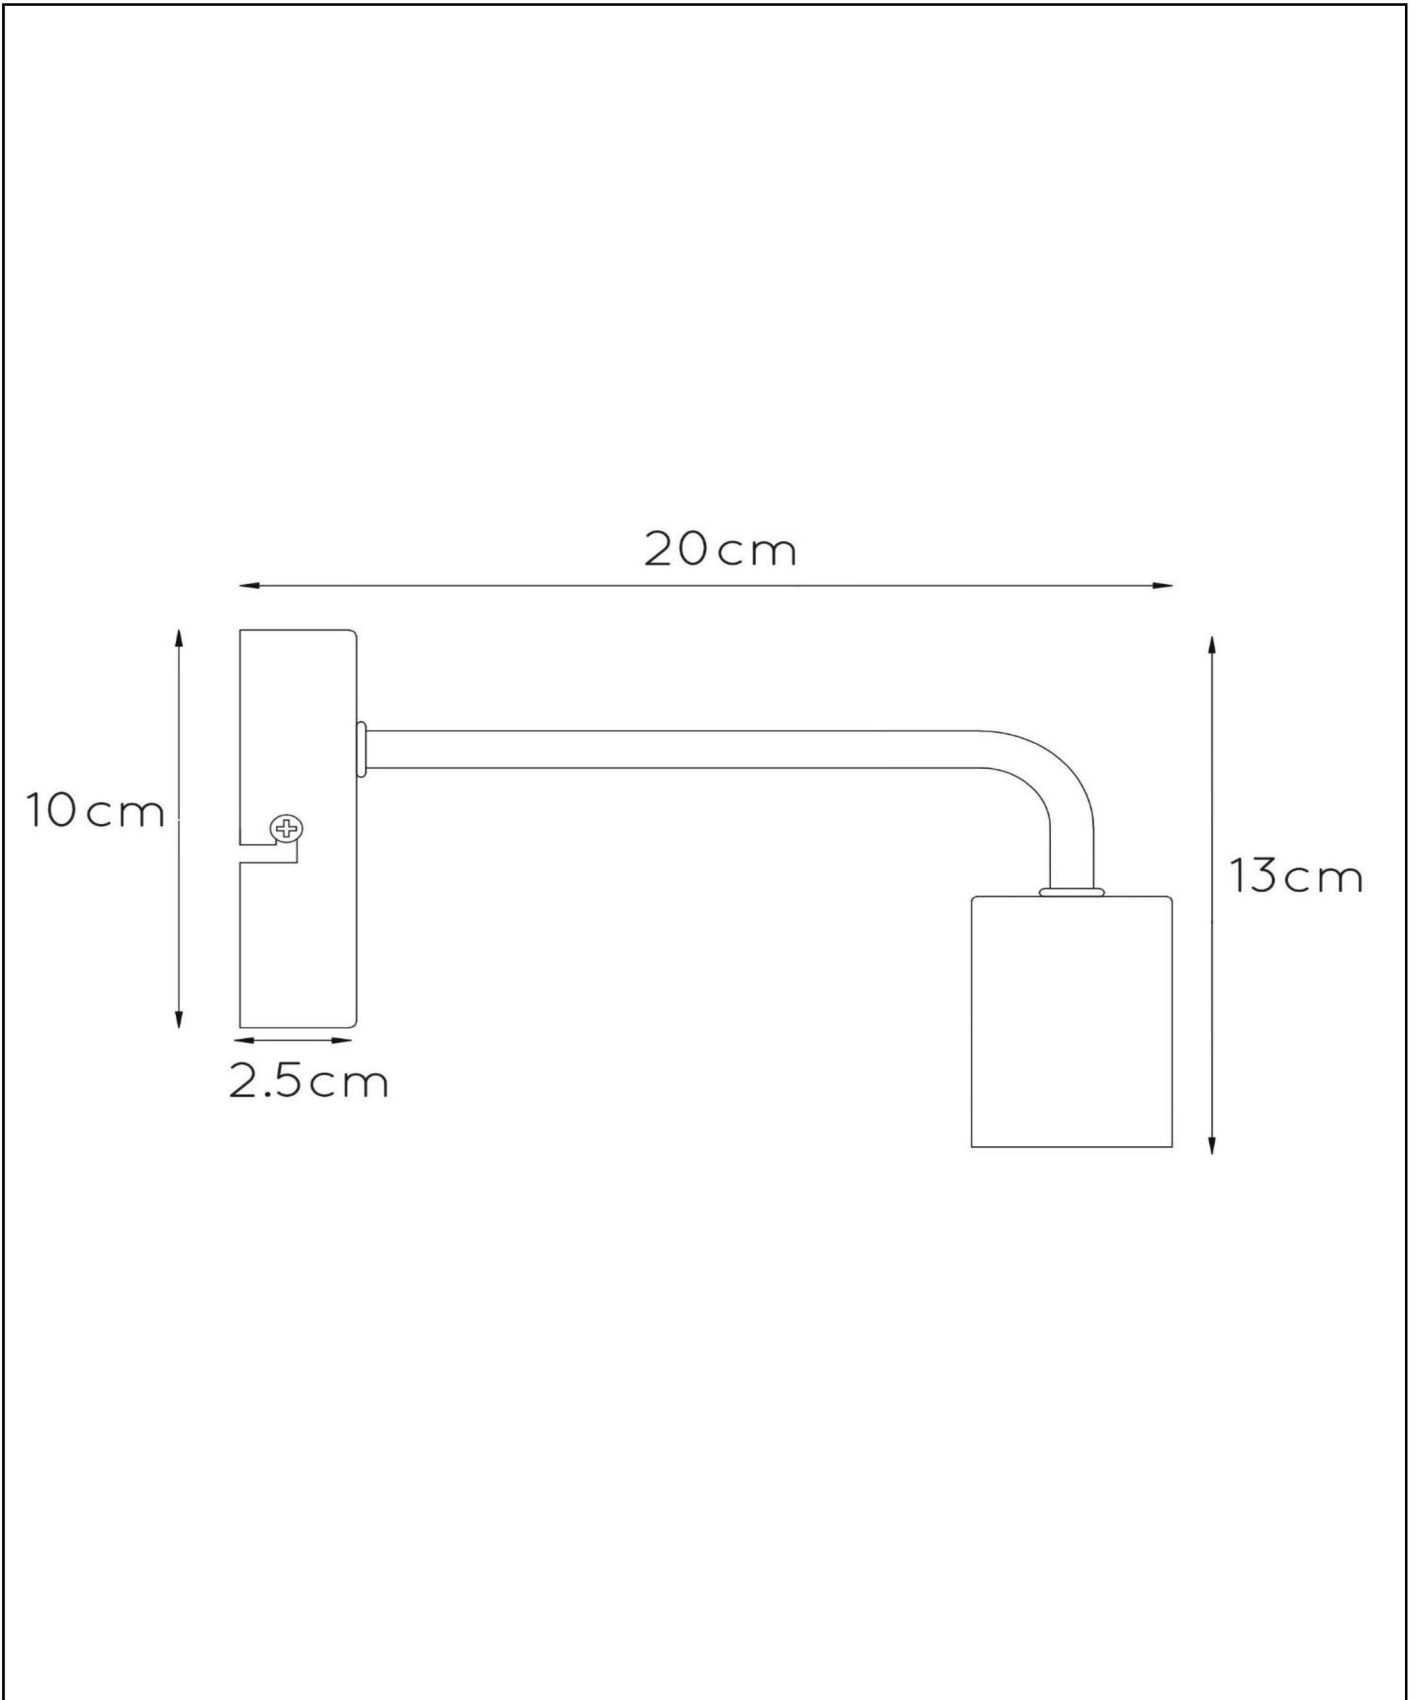

SCOTT

Item number: 45265/01/30
EAN code: 54 11212450 654

For more specifications or dimensions of this product please visit www.lucide.com