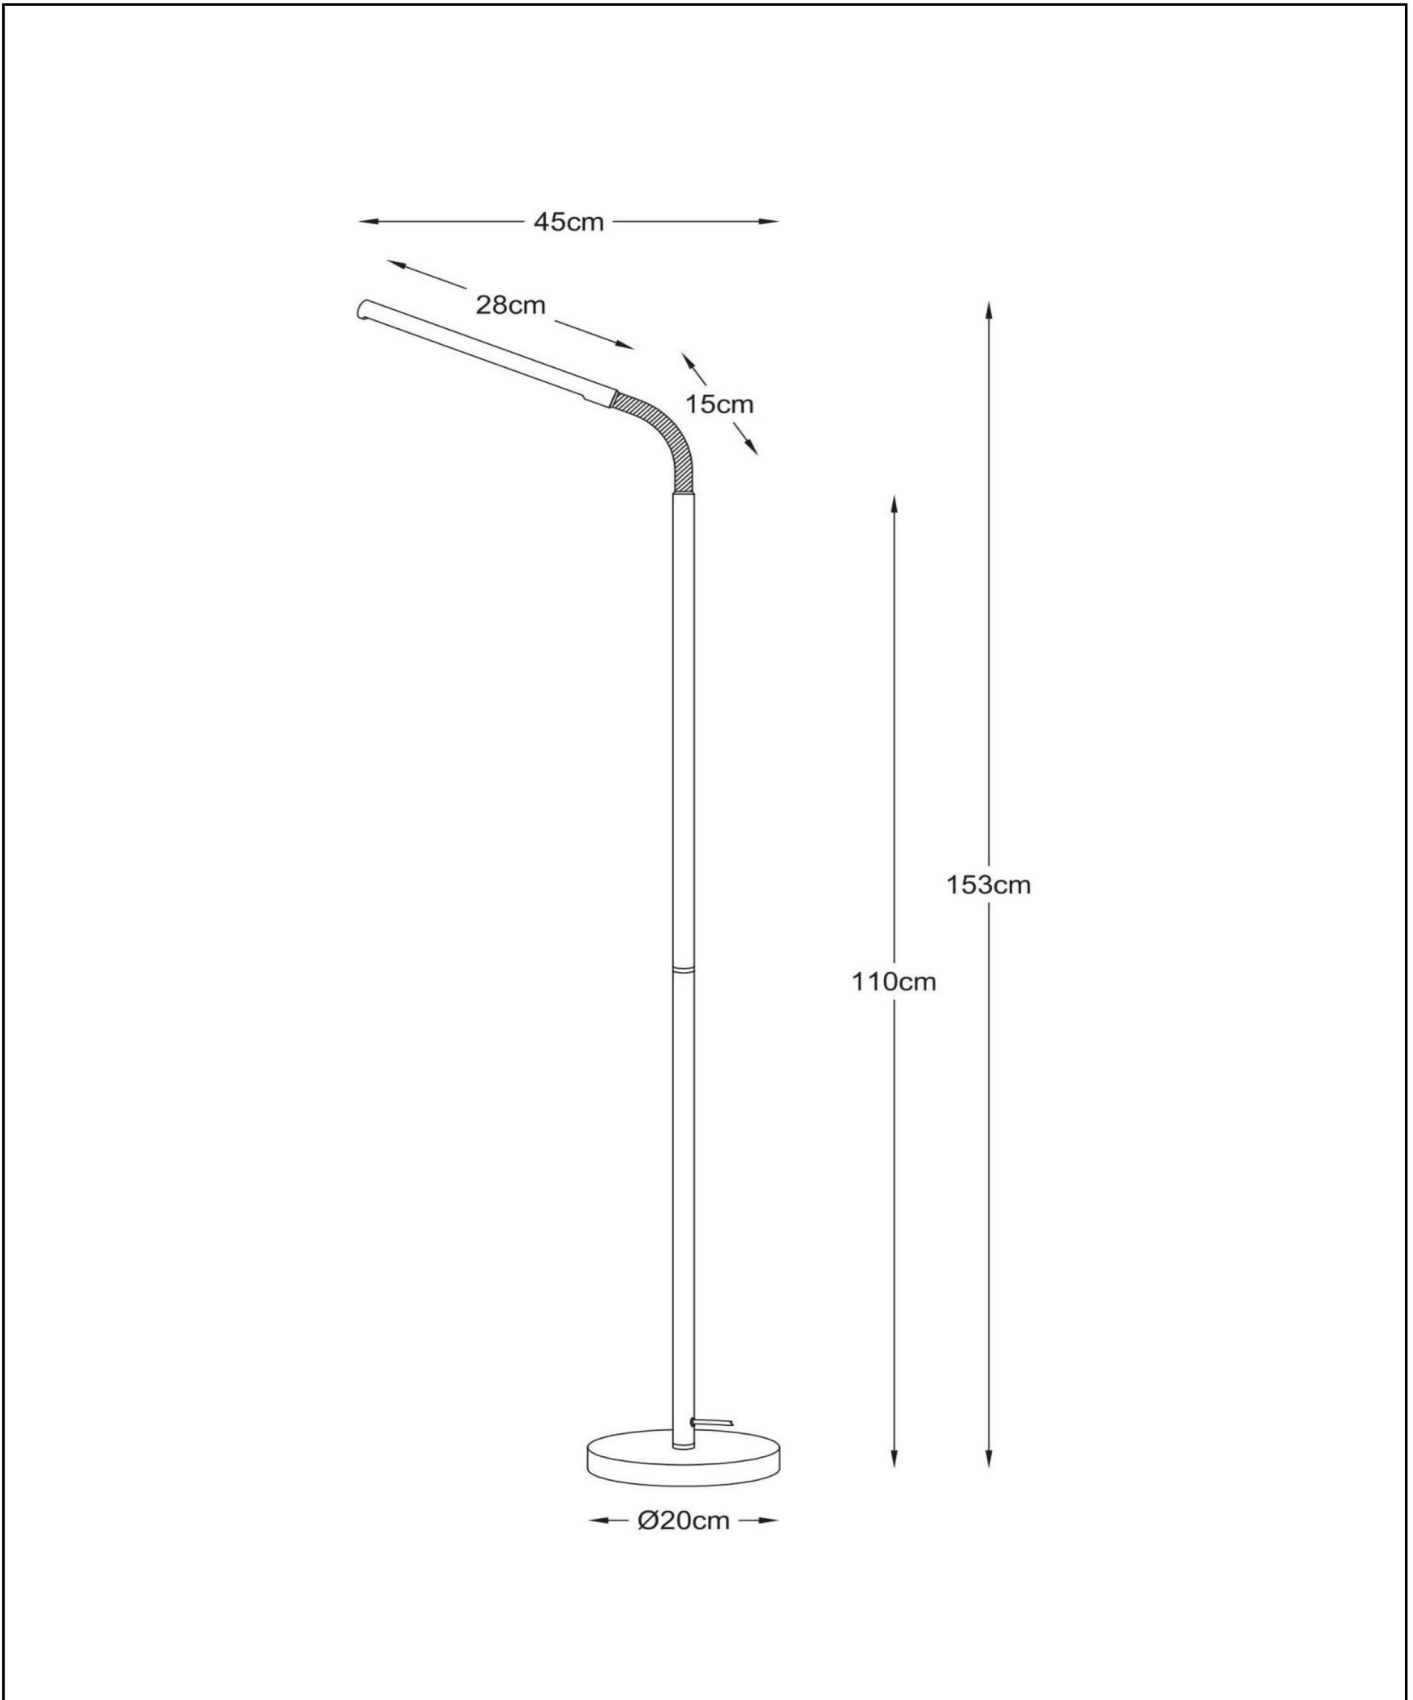

GILLY

Item number: 36712/05/31
EAN code: 54 1121236 1127

For more specifications or dimensions of this product please visit www.lucide.com