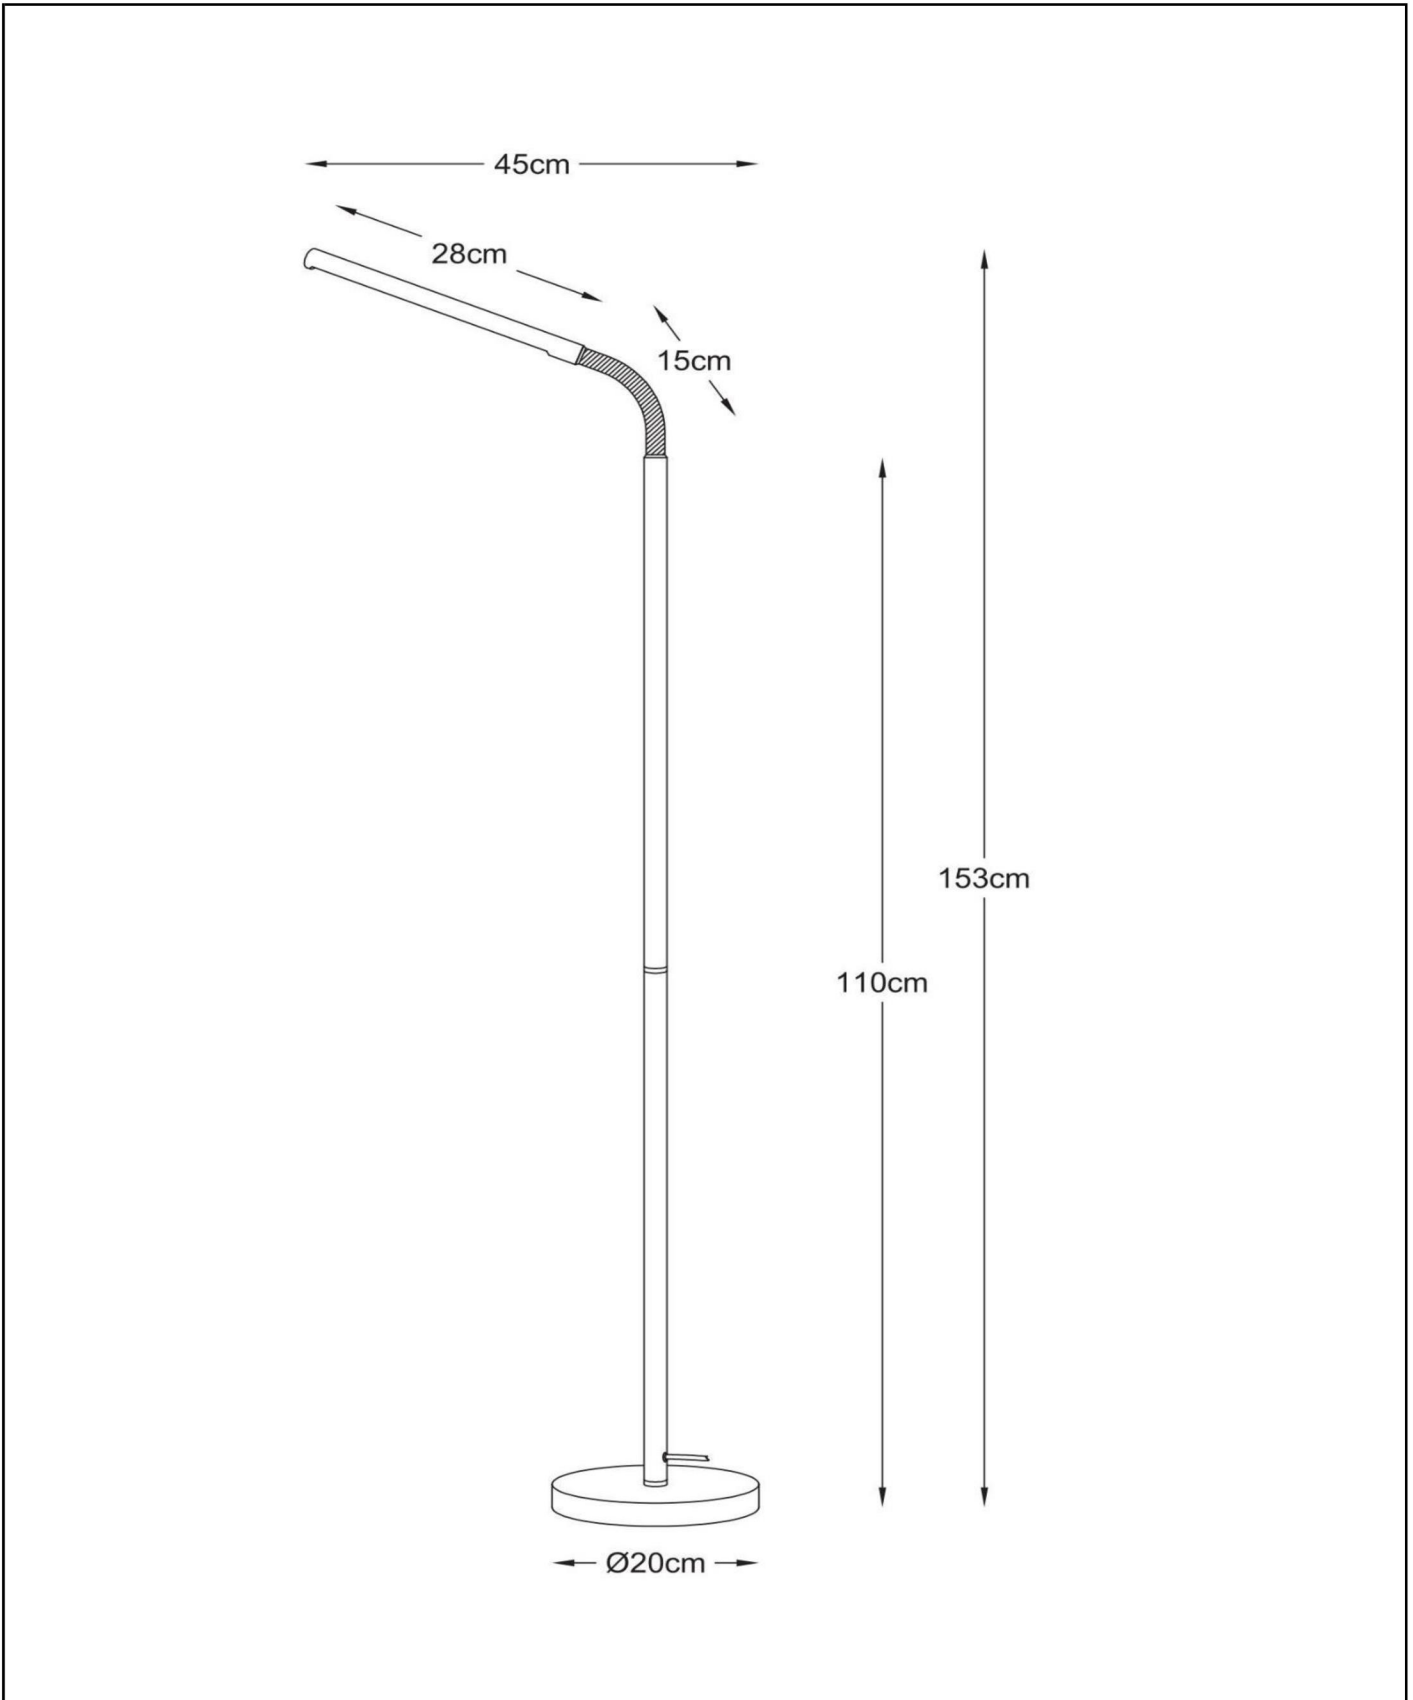

**GILLY**

Item number: 36712/05/30  
EAN code: 54 112 1236 1110

For more specifications or dimensions of this product please visit [www.lucide.com](http://www.lucide.com)