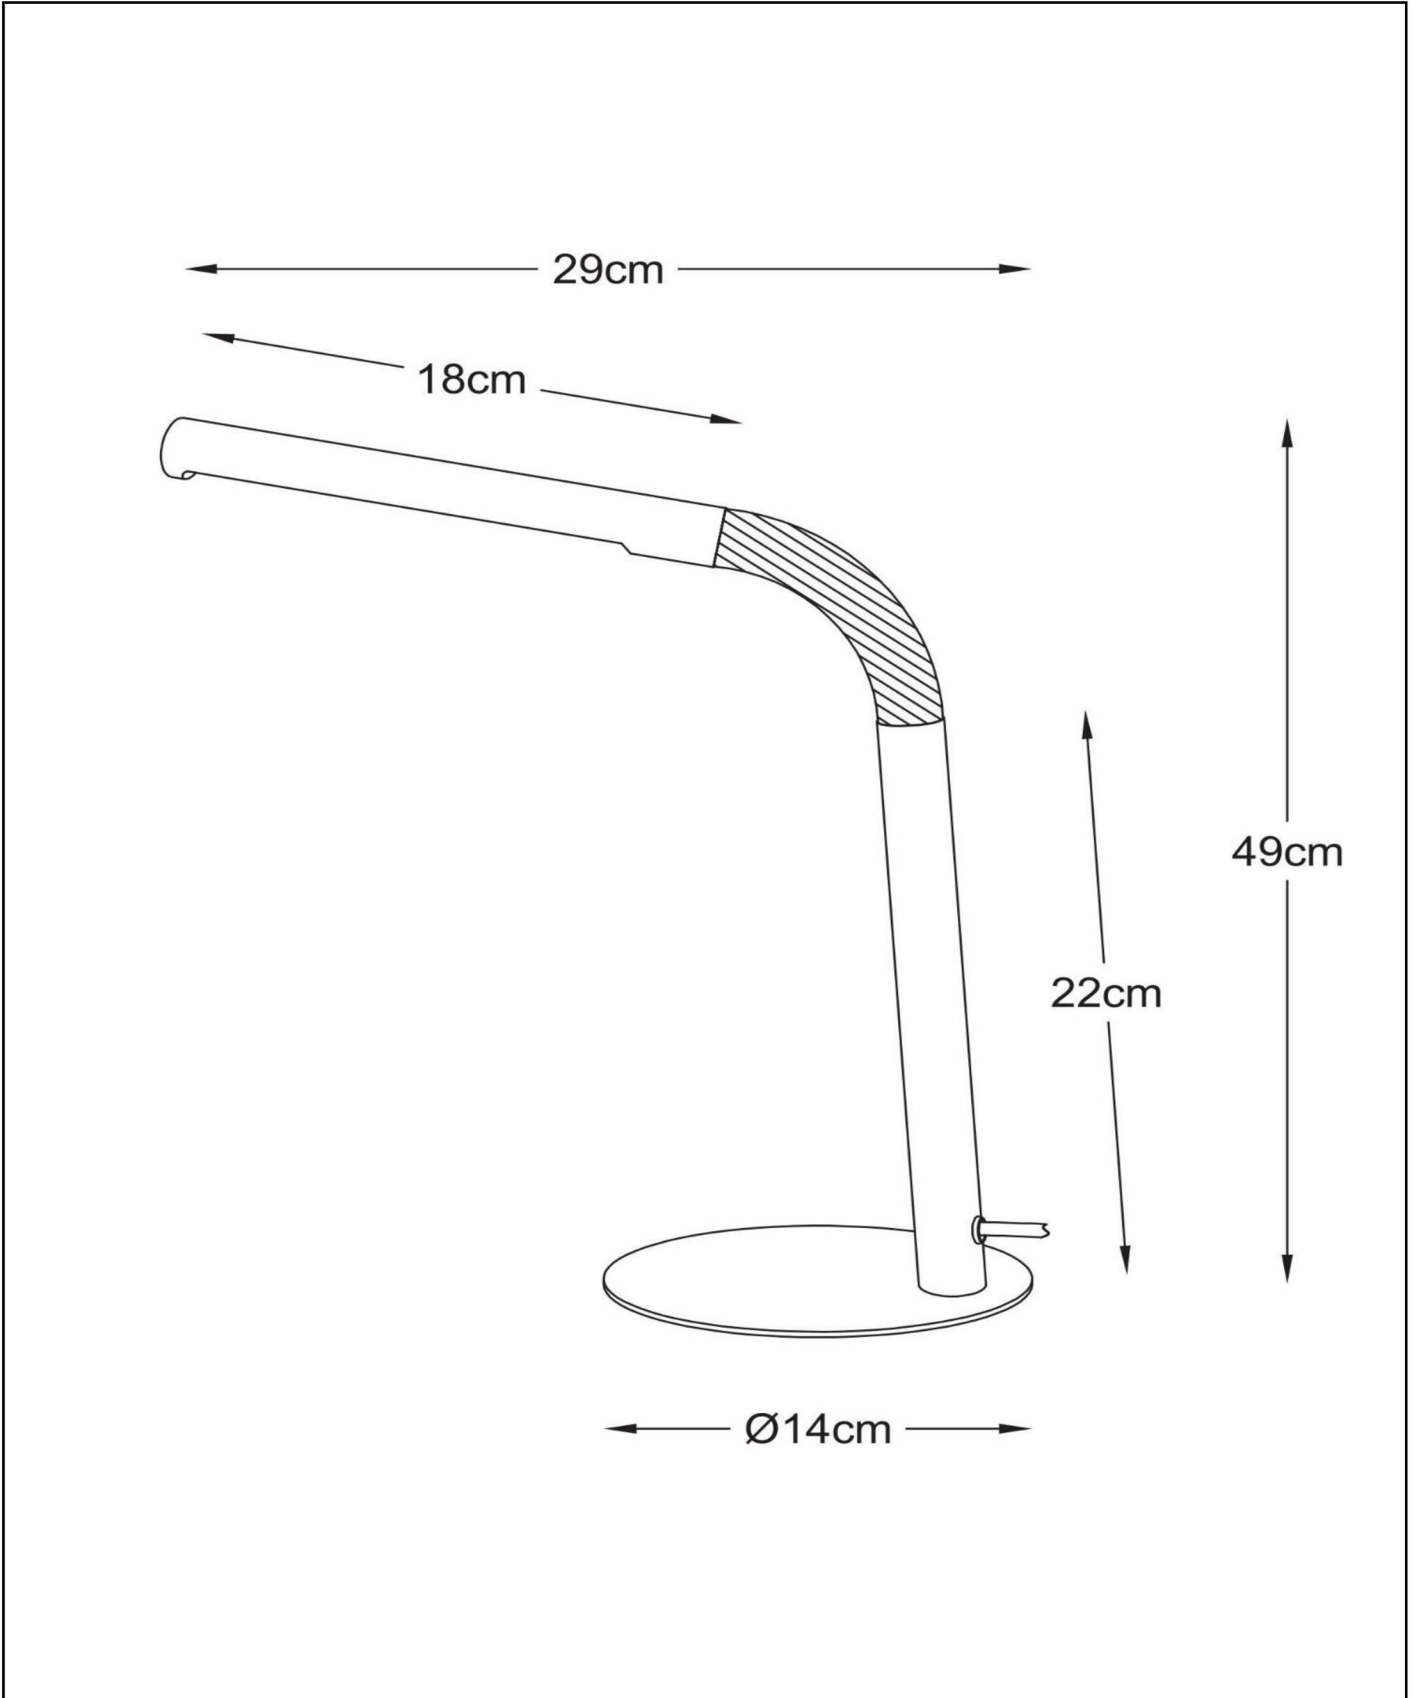

GILLY

Item number: 36612/03/31
EAN code: 54 1121236 10 97

For more specifications or dimensions of this product please visit www.lucide.com