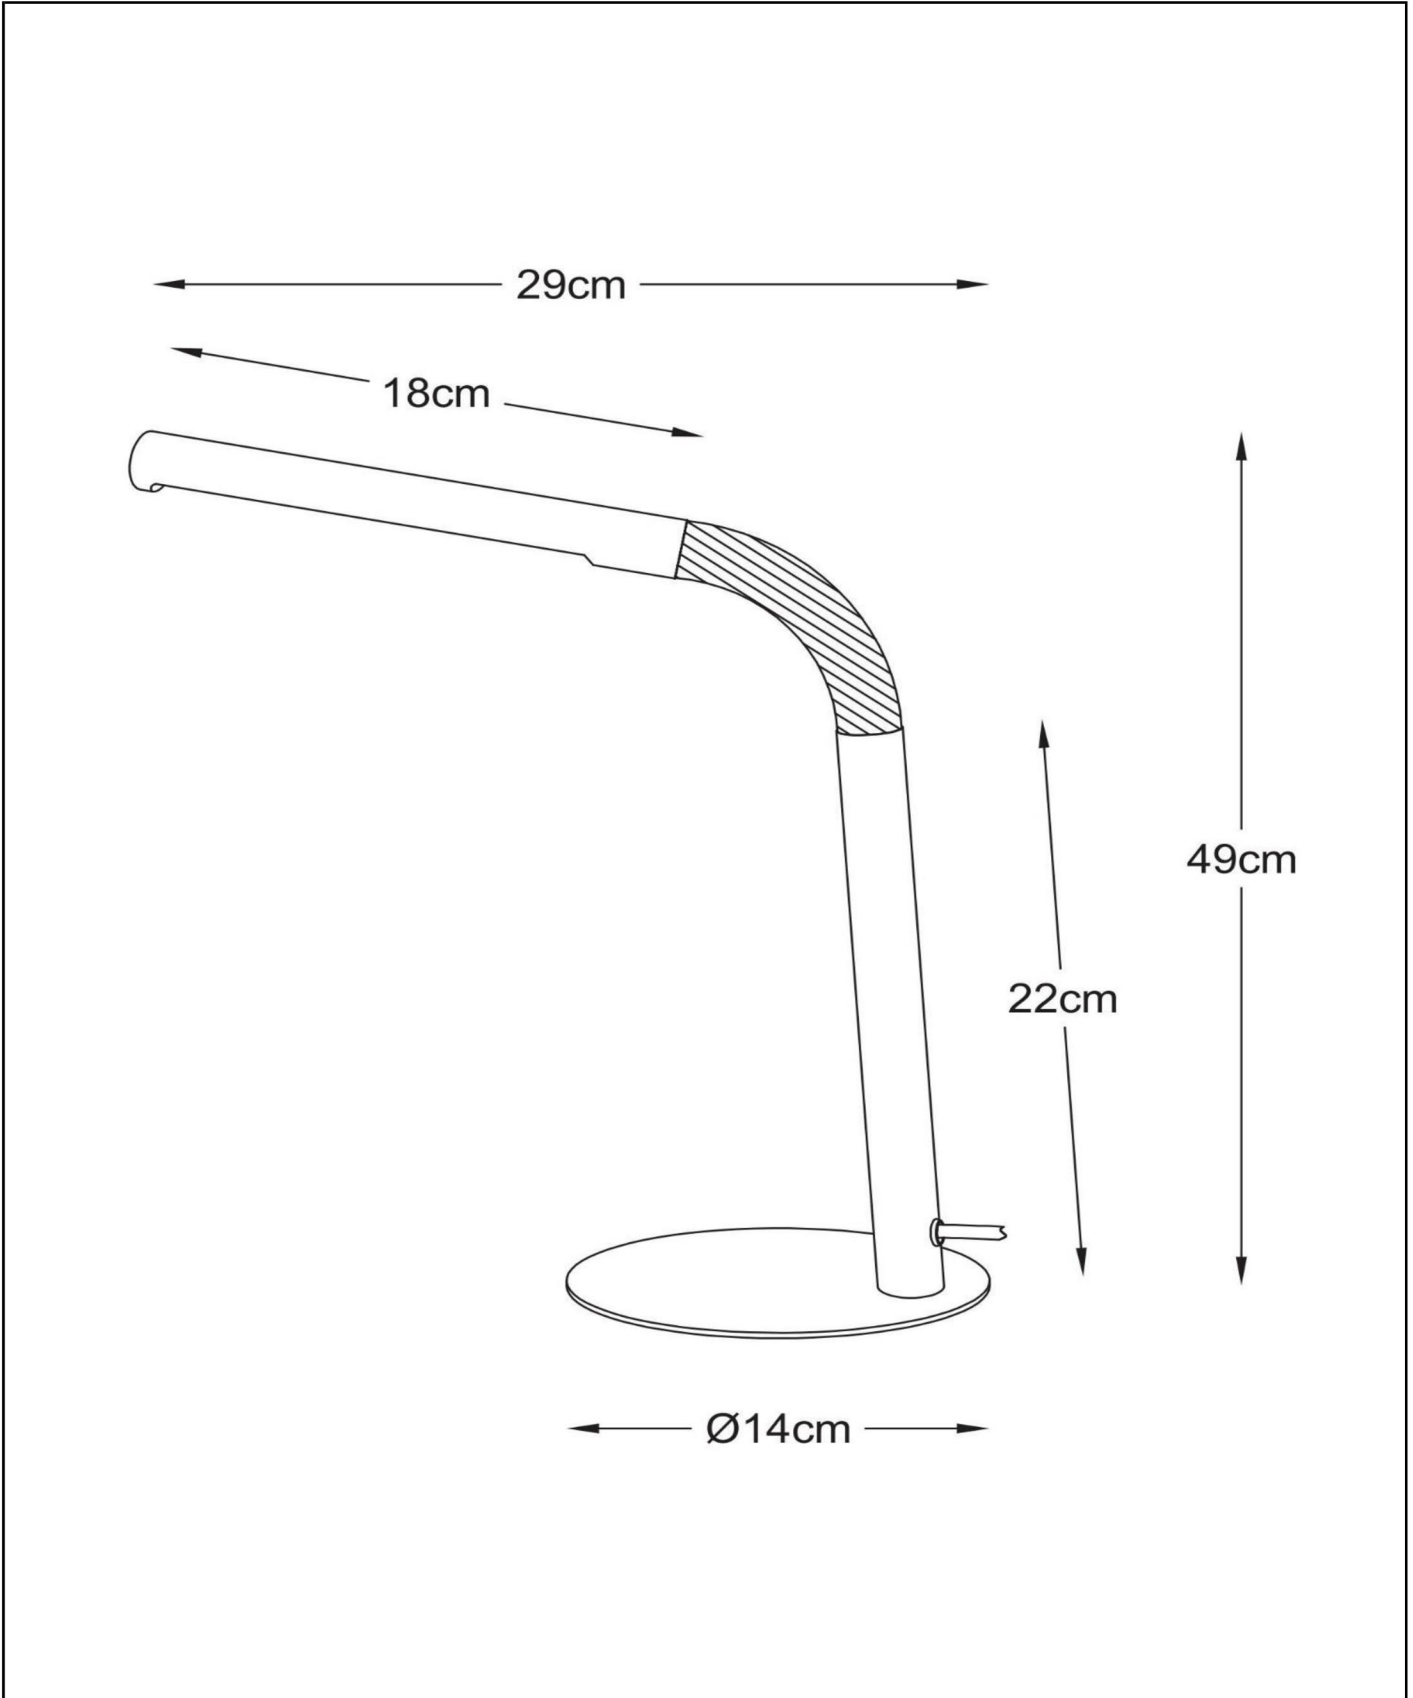

**GILLY**

Item number: 36612/03/30  
 EAN code: 54 1121236 10 80

For more specifications or dimensions of this product please visit [www.lucide.com](http://www.lucide.com)