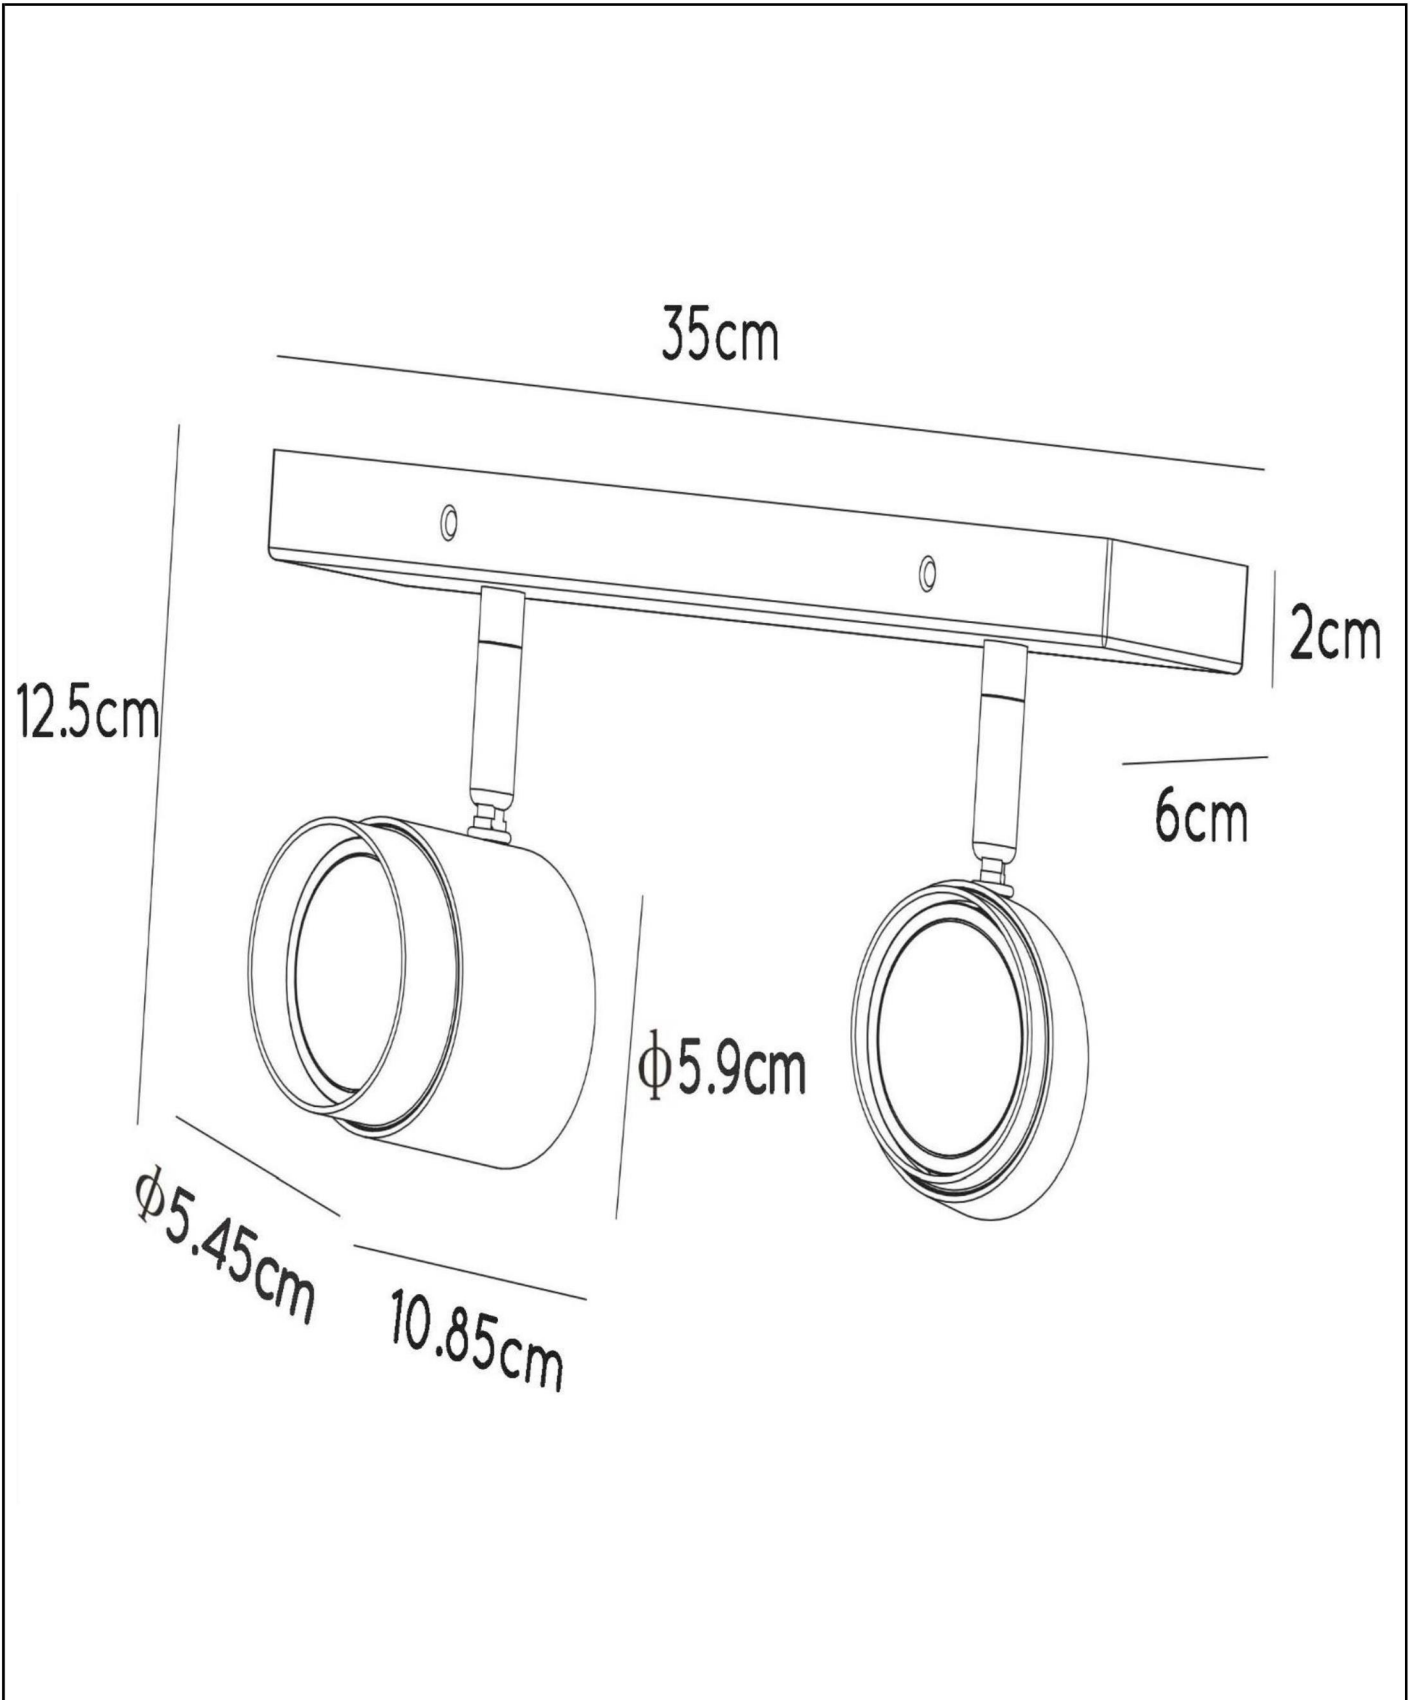

FLORES

Item number: 35913/02/33
EAN code: 54 11212351791

For more specifications or dimensions of this product please visit www.lucide.com