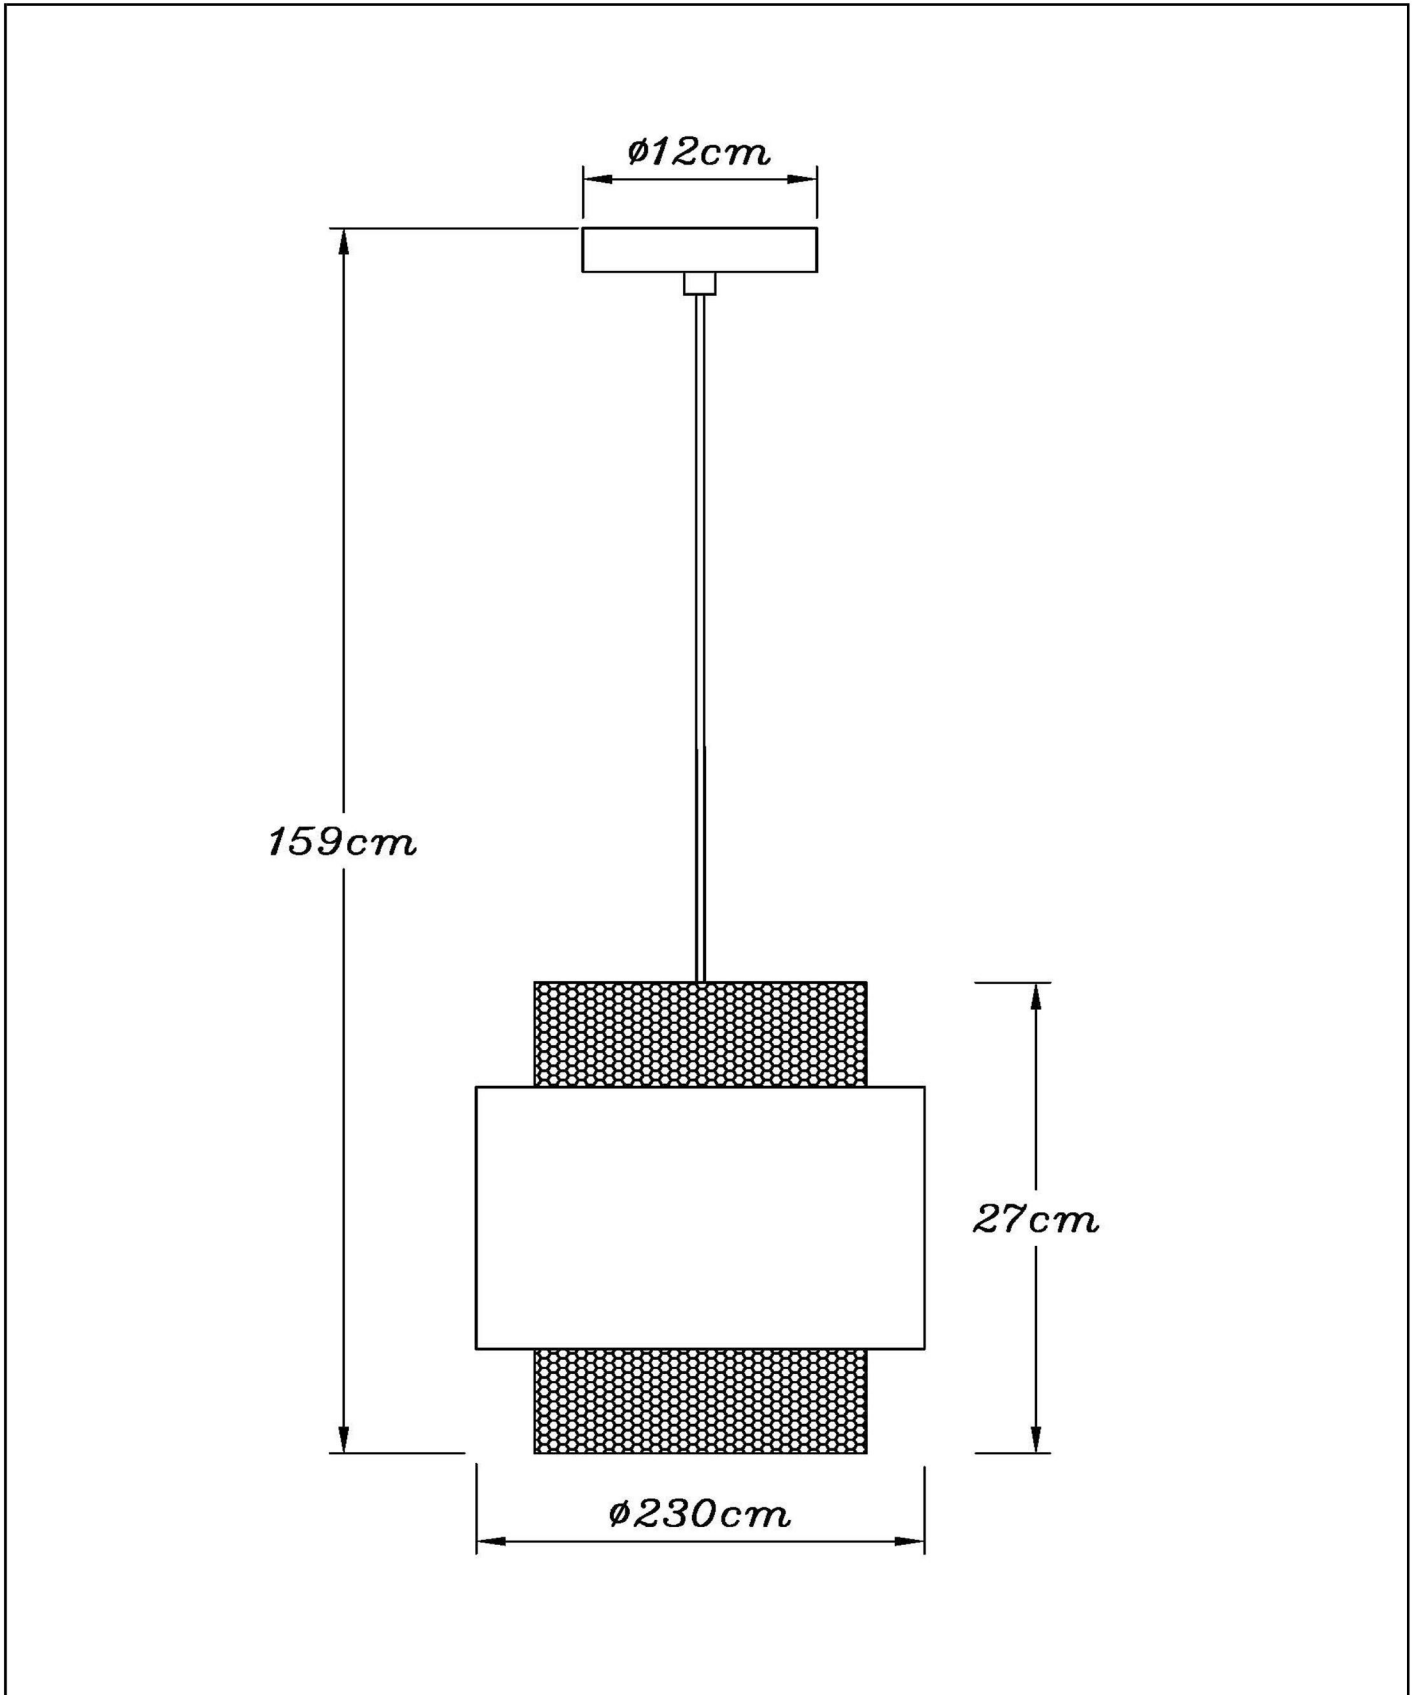

JAVOR

Item number: 34439/23/33
EAN code: 54 11212343536

For more specifications or dimensions of this product please visit www.lucide.com