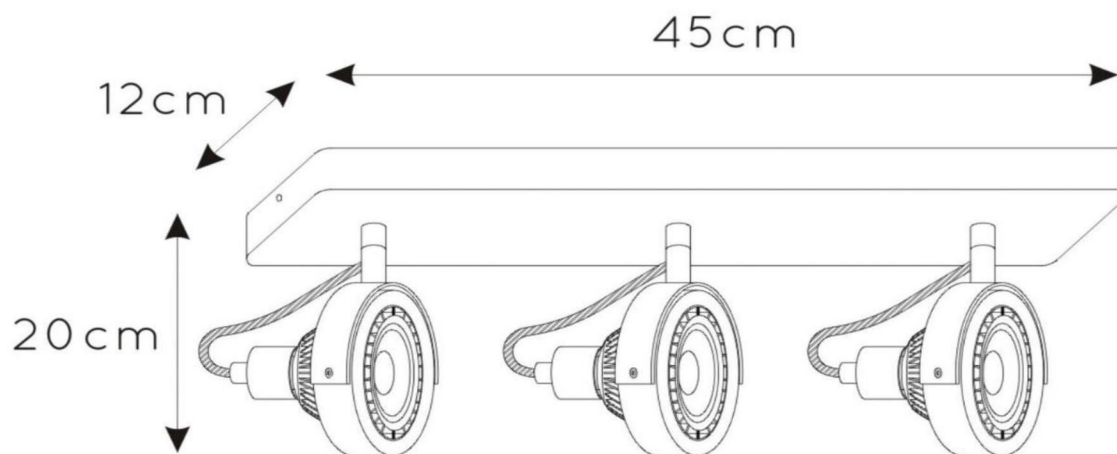

TALA LED

Item number: 31931/36/31
EAN code: 54 11212315748

For more specifications or dimensions of this product please visit www.lucide.com