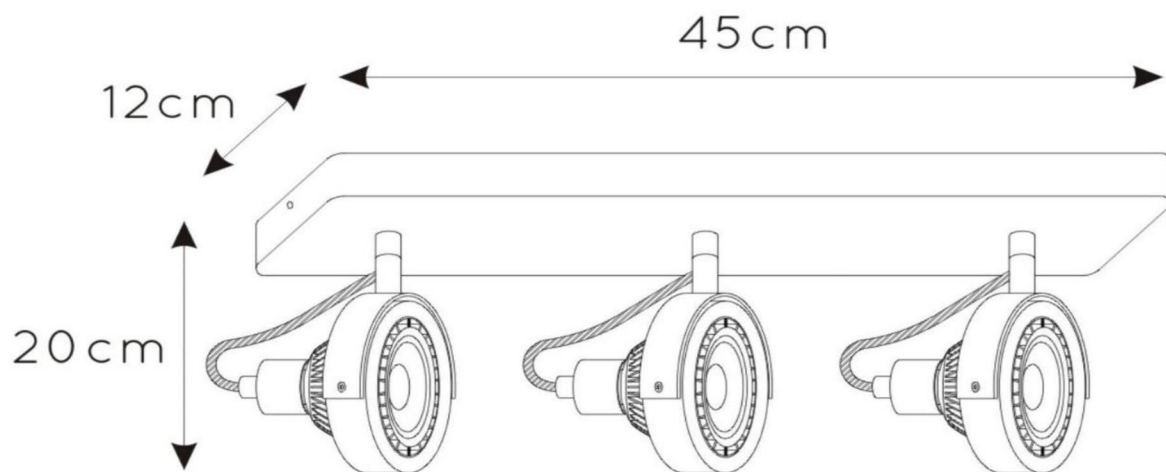

# TALA LED

Item number: 31931/36/30  
EAN code: 54 11212315731

For more specifications or dimensions of this product please visit [www.lucide.com](http://www.lucide.com)