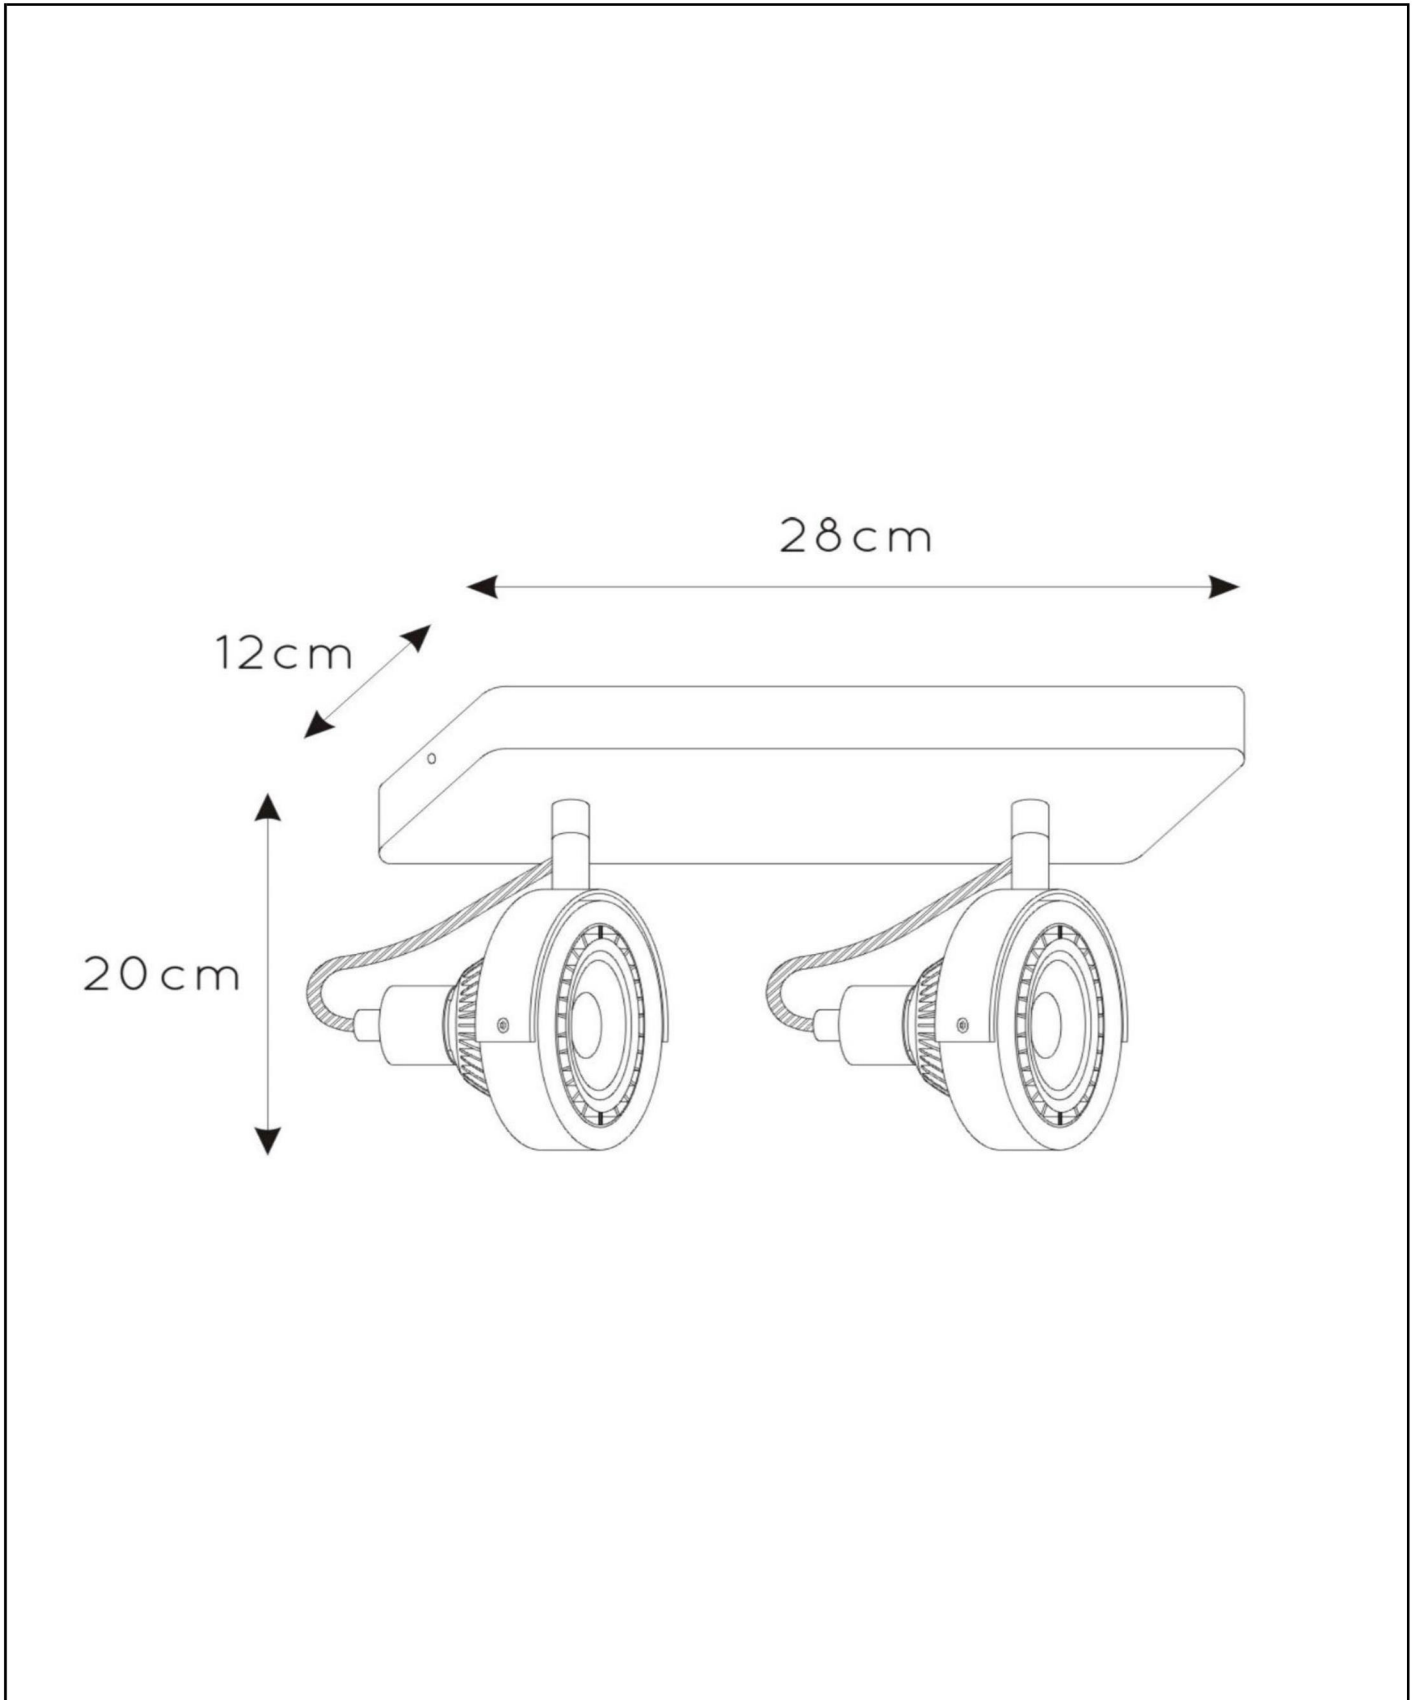

TALA LED

Item number: 31931/24/31
EAN code: 54 11212315724

For more specifications or dimensions of this product please visit www.lucide.com